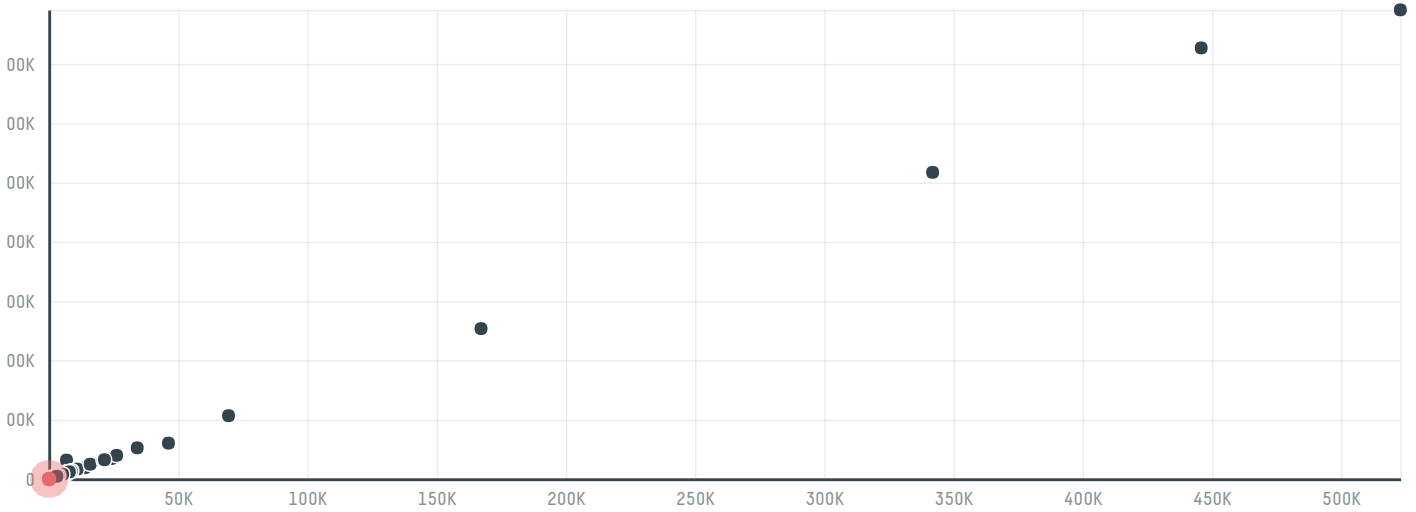

MUNICIPALITY	SOY DEFORESTATION RISK FOR FEED	CO2 EMISSIONS RISK FROM SOY DEFORESTATION FOR FEED (T CO2)
GUARACI	0ha	0.2t CO2
PARAI	0ha	0t CO2

BIOME	SOY DEFORESTATION RISK FOR FEED	CO2 EMISSIONS RISK FROM SOY DEFORESTATION FOR FEED (T CO2)
MATA ATLANTICA	0ha	0.2t CO2

COMPARING COMPANIES IMPORTING CHICKEN FROM BRAZIL IN 2017

Trase is a partnership between

In collaboration with

Donors

This website uses cookies to provide you with an improved user experience. By continuing to browse this site, you consent to the use of cookies and similar technologies. Please visit our [privacy policy](#) for further details.

I AGREE