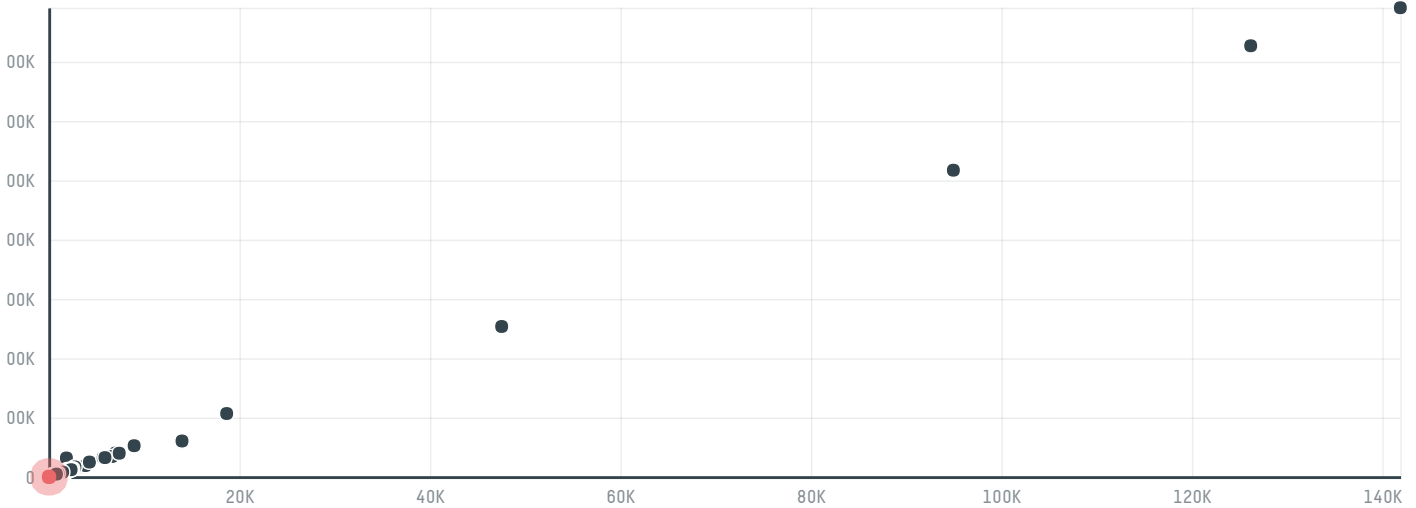

MUNICIPALITY	SOY DEFORESTATION RISK FOR FEED	CO2 EMISSIONS RISK FROM SOY DEFORESTATION FOR FEED (T CO2)
GUARACI	0ha	0.2t CO2
PARAI	0ha	0t CO2

BIOME	SOY DEFORESTATION RISK FOR FEED	CO2 EMISSIONS RISK FROM SOY DEFORESTATION FOR FEED (T CO2)
MATA ATLANTICA	0ha	0.2t CO2

COMPARING COMPANIES IMPORTING CHICKEN FROM BRAZIL IN 2017

Trase is a partnership between

In collaboration with

Donors

This website uses cookies to provide you with an improved user experience. By continuing to browse this site, you consent to the use of cookies and similar technologies. Please visit our [privacy policy](#) for further details.

I AGREE