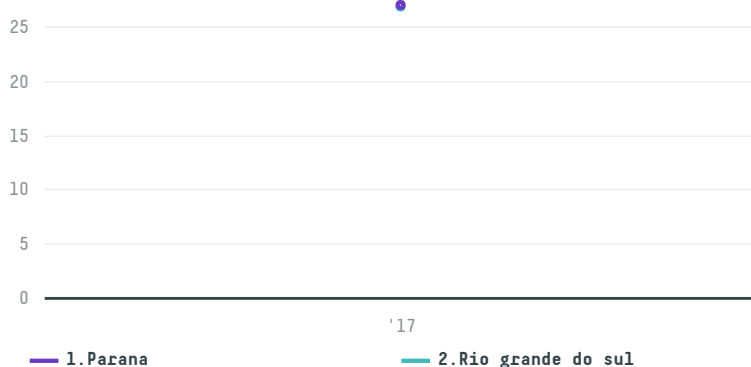

TOP DESTINATION COUNTRIES OF CHICKEN IMPORTED BY S.B INTERNATIONAL: