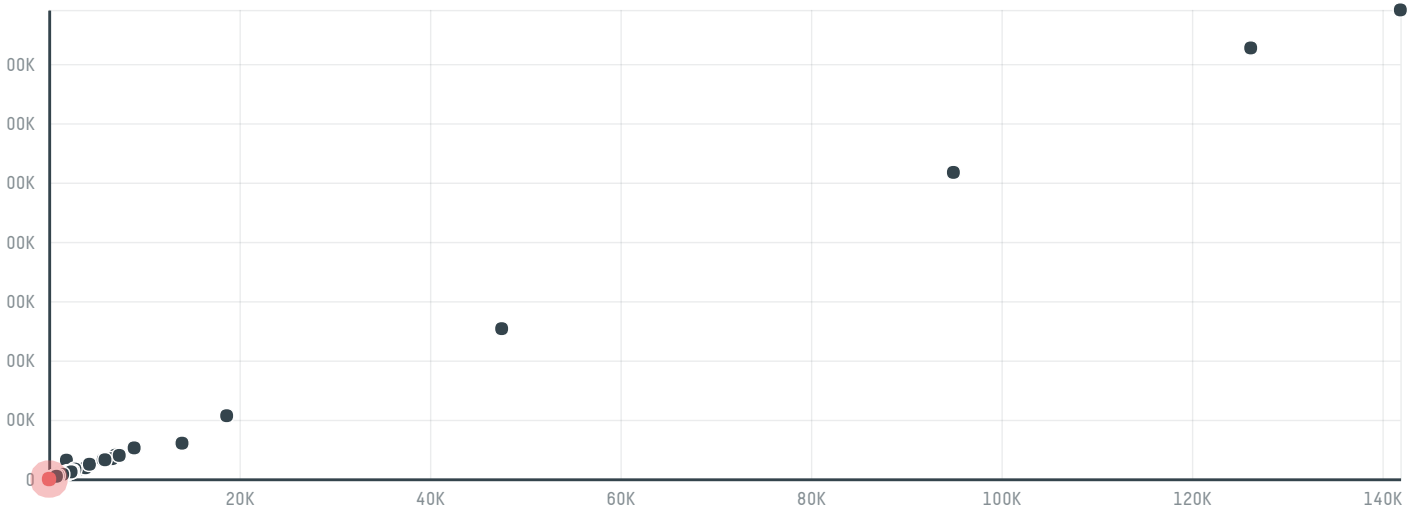

MUNICIPALITY	SOY DEFORESTATION RISK FOR FEED	CO2 EMISSIONS RISK FROM SOY DEFORESTATION FOR FEED (T CO2)
VILA FLORES	0ha	0t CO2

BIOME	SOY DEFORESTATION RISK FOR FEED	CO2 EMISSIONS RISK FROM SOY DEFORESTATION FOR FEED (T CO2)
MATA ATLANTICA	0ha	0t CO2

COMPARING COMPANIES IMPORTING CHICKEN FROM BRAZIL IN 2017

Trase is a partnership between

In collaboration with

Donors

This website uses cookies to provide you with an improved user experience. By continuing to browse this site, you consent to the use of cookies and similar technologies. Please visit our [privacy policy](#) for further details.

I AGREE