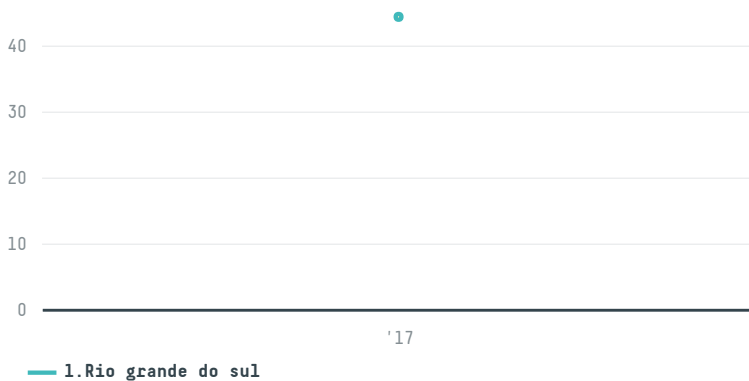

TOP DESTINATION COUNTRIES OF CHICKEN IMPORTED BY ARAB EAGLE FOOD STUFF CO., L.L.C: