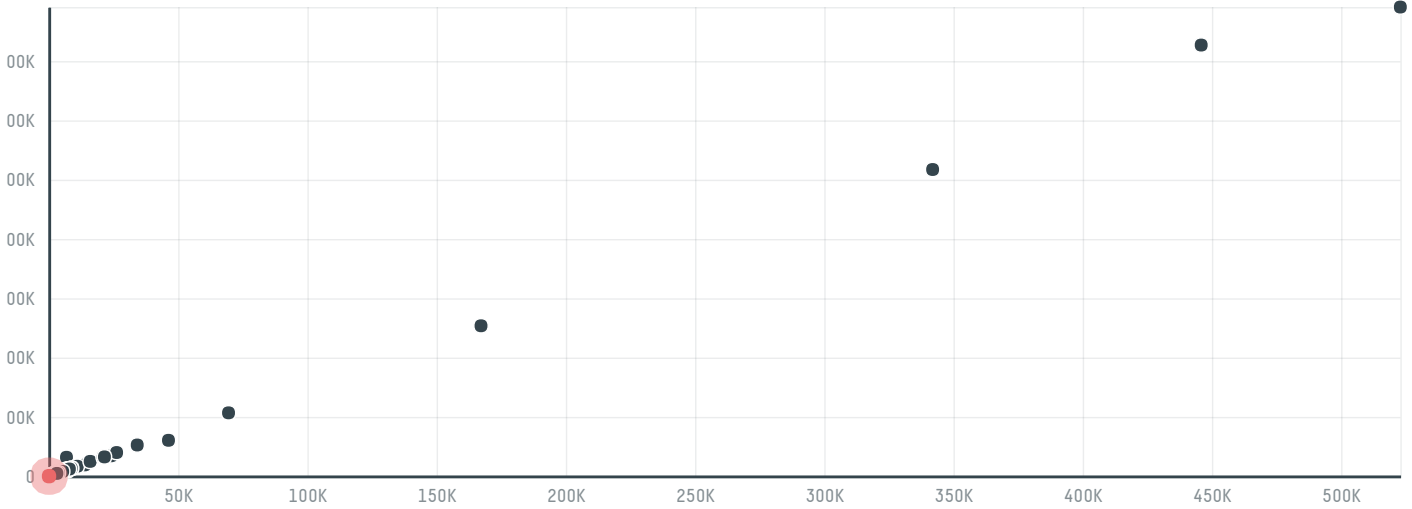

MUNICIPALITY	SOY DEFORESTATION RISK FOR FEED	CO2 EMISSIONS RISK FROM SOY DEFORESTATION FOR FEED (T CO2)
VILA FLORES	0ha	0t CO2

BIOME	SOY DEFORESTATION RISK FOR FEED	CO2 EMISSIONS RISK FROM SOY DEFORESTATION FOR FEED (T CO2)
MATA ATLANTICA	0ha	0t CO2

COMPARING COMPANIES IMPORTING CHICKEN FROM BRAZIL IN 2017

Trase is a partnership between

In collaboration with

Donors

This website uses cookies to provide you with an improved user experience. By continuing to browse this site, you consent to the use of cookies and similar technologies. Please visit our [privacy policy](#) for further details.

I AGREE