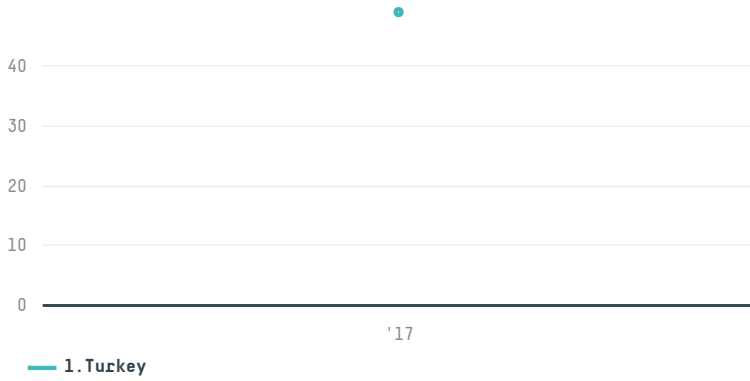

TOP DESTINATION COUNTRIES OF CHICKEN IMPORTED BY USASM COMPANY, :