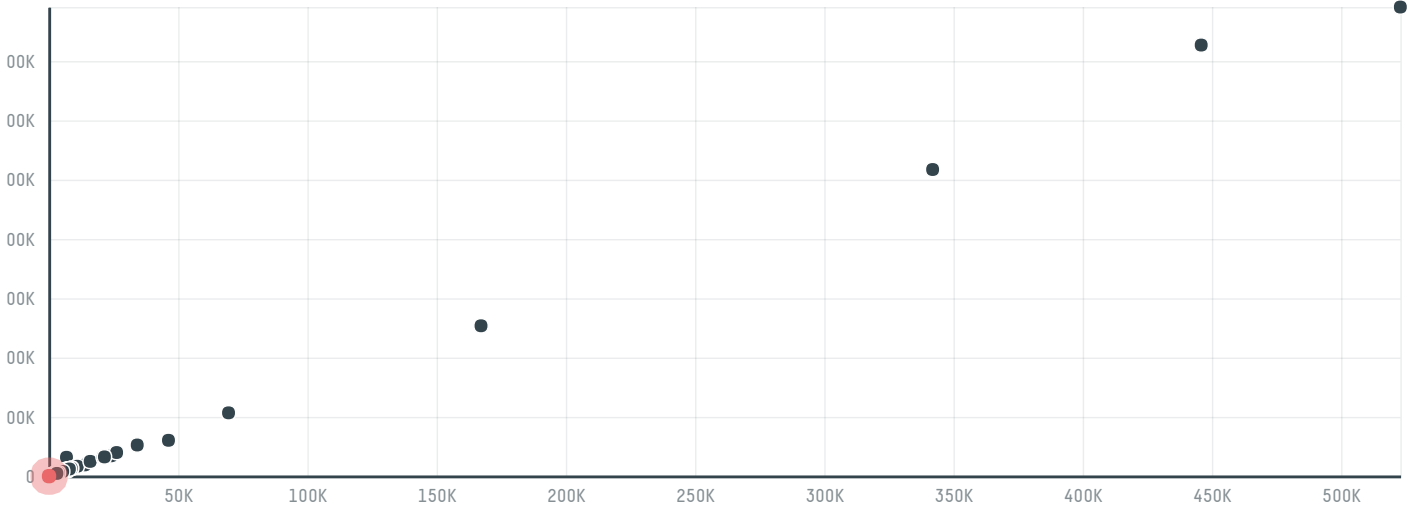

MUNICIPALITY	SOY DEFORESTATION RISK FOR FEED	CO2 EMISSIONS RISK FROM SOY DEFORESTATION FOR FEED (T CO2)
AGUIARNOPOLIS	0.3ha	55t CO2

BIOME	SOY DEFORESTATION RISK FOR FEED	CO2 EMISSIONS RISK FROM SOY DEFORESTATION FOR FEED (T CO2)
CERRADO	0.3ha	55t CO2

COMPARING COMPANIES IMPORTING CHICKEN FROM BRAZIL IN 2017

Trase is a partnership between

In collaboration with

Donors

This website uses cookies to provide you with an improved user experience. By continuing to browse this site, you consent to the use of cookies and similar technologies. Please visit our [privacy policy](#) for further details.

I AGREE