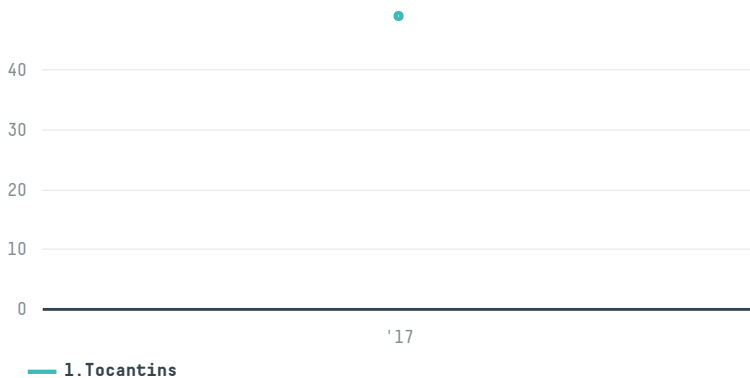

TOP DESTINATION COUNTRIES OF CHICKEN IMPORTED BY USASM COMPANY, :