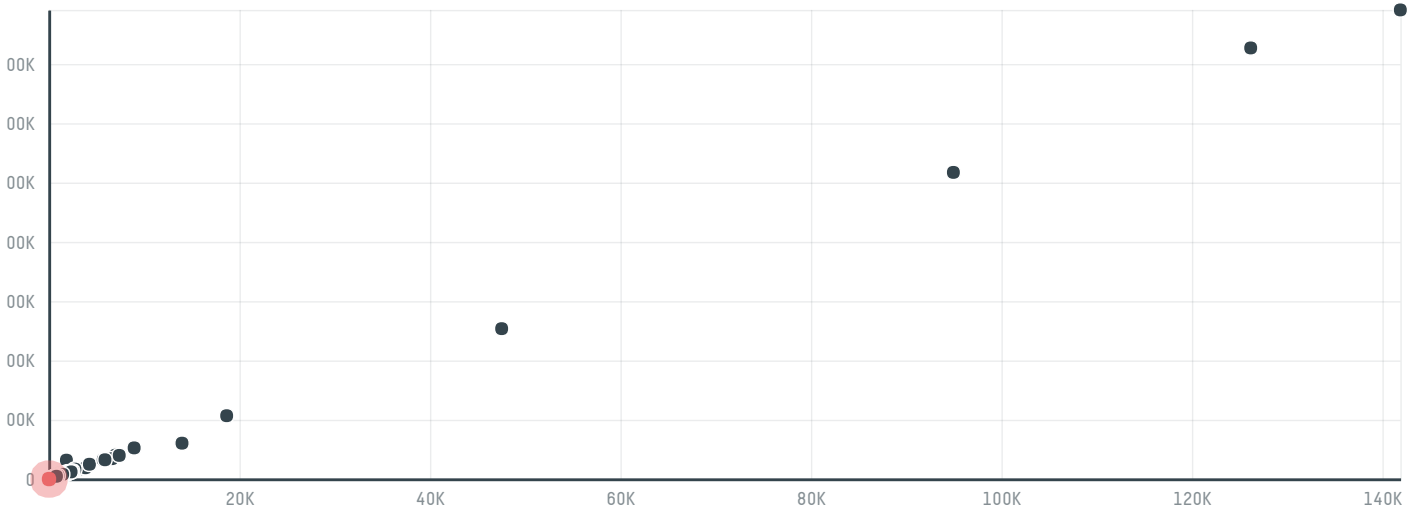

MUNICIPALITY	SOY DEFORESTATION RISK FOR FEED	CO2 EMISSIONS RISK FROM SOY DEFORESTATION FOR FEED (T CO2)
AGUIARNOPOLIS	0.2ha	29.5t CO2

BIOME	SOY DEFORESTATION RISK FOR FEED	CO2 EMISSIONS RISK FROM SOY DEFORESTATION FOR FEED (T CO2)
CERRADO	0.2ha	29.5t CO2

COMPARING COMPANIES IMPORTING CHICKEN FROM BRAZIL IN 2017

Trase is a partnership between

In collaboration with

Donors

This website uses cookies to provide you with an improved user experience. By continuing to browse this site, you consent to the use of cookies and similar technologies. Please visit our [privacy policy](#) for further details.

I AGREE