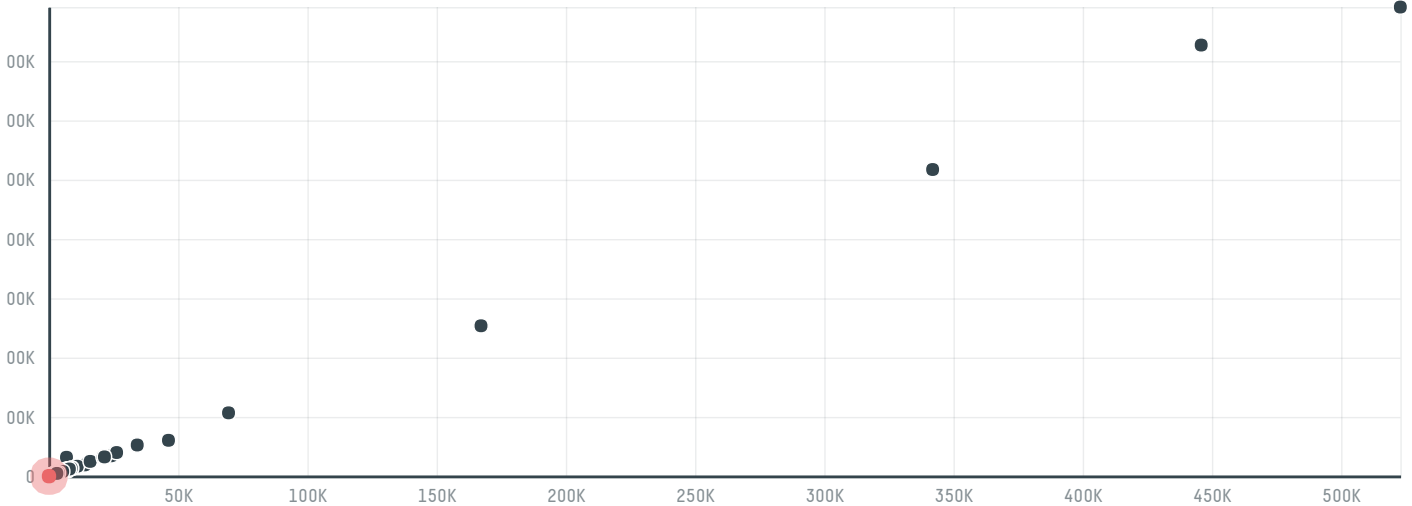

MUNICIPALITY	SOY DEFORESTATION RISK FOR FEED	CO2 EMISSIONS RISK FROM SOY DEFORESTATION FOR FEED (T CO2)
AGUIARNOPOLIS	0.2ha	29.5t CO2

BIOME	SOY DEFORESTATION RISK FOR FEED	CO2 EMISSIONS RISK FROM SOY DEFORESTATION FOR FEED (T CO2)
CERRADO	0.2ha	29.5t CO2

COMPARING COMPANIES IMPORTING CHICKEN FROM BRAZIL IN 2017

Trase is a partnership between

In collaboration with

Donors

This website uses cookies to provide you with an improved user experience. By continuing to browse this site, you consent to the use of cookies and similar technologies. Please visit our [privacy policy](#) for further details.

I AGREE