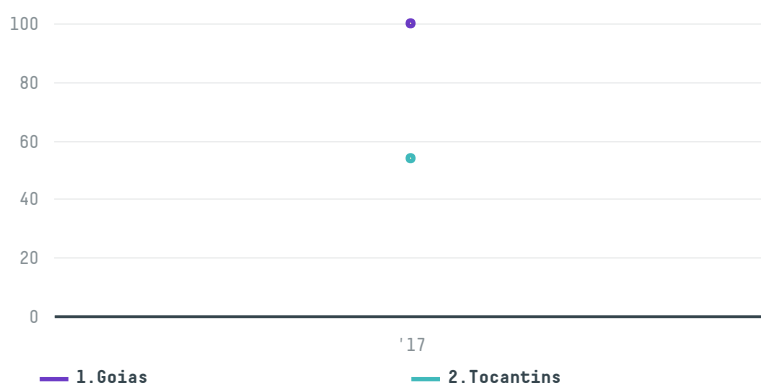

TOP DESTINATION COUNTRIES OF CHICKEN IMPORTED BY HARMONY GLOBAL SOURCING CO LTD: