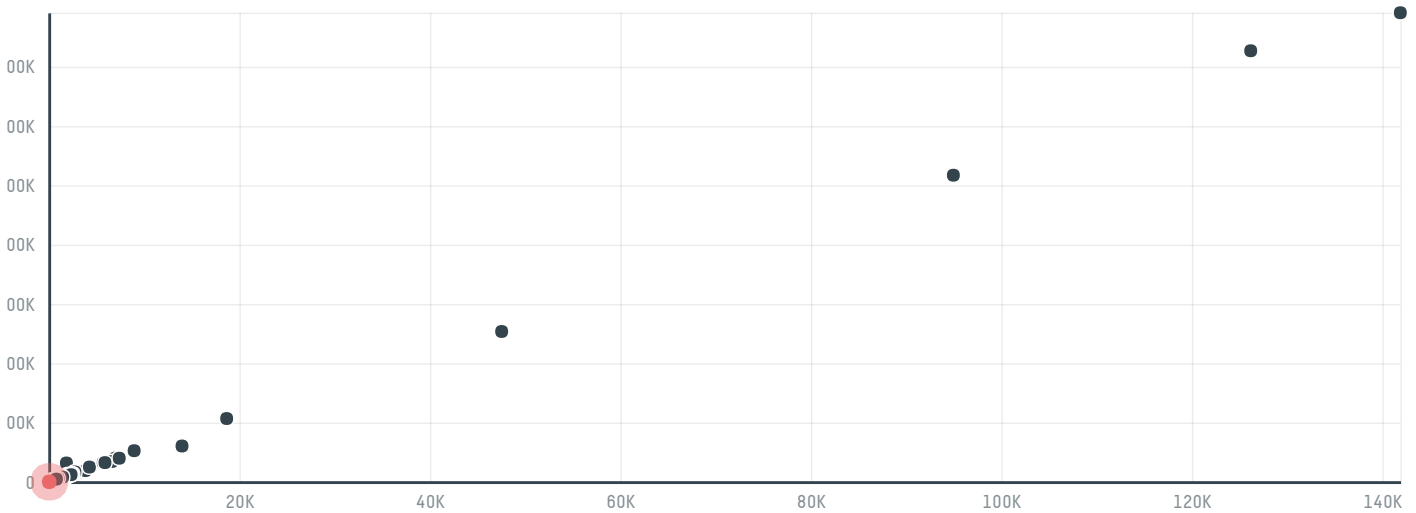

MUNICIPALITY	SOY DEFORESTATION RISK FOR FEED	CO2 EMISSIONS RISK FROM SOY DEFORESTATION FOR FEED (T CO2)
PALMEIRAS DE GOIAS	0ha	1.8t CO2
AGUIARNOPOLIS	0.4ha	60.6t CO2

BIOME	SOY DEFORESTATION RISK FOR FEED	CO2 EMISSIONS RISK FROM SOY DEFORESTATION FOR FEED (T CO2)
CERRADO	0.4ha	62.4t CO2

COMPARING COMPANIES IMPORTING CHICKEN FROM BRAZIL IN 2017

Trase is a partnership between

In collaboration with

Donors

This website uses cookies to provide you with an improved user experience. By continuing to browse this site, you consent to the use of cookies and similar technologies. Please visit our [privacy policy](#) for further details.

I AGREE