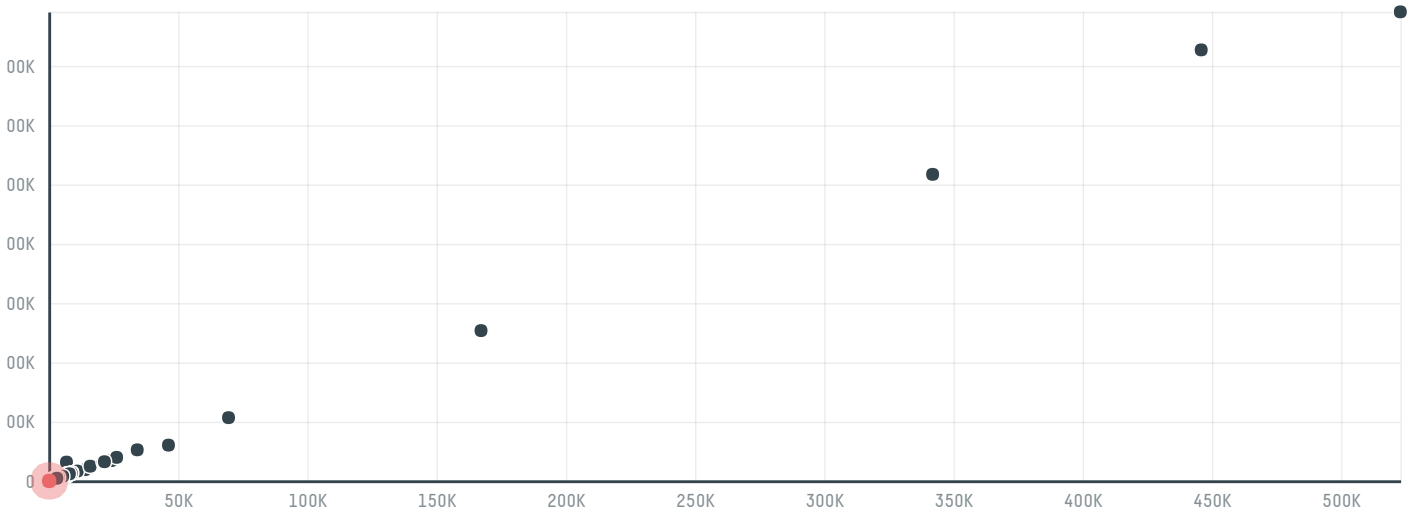

MUNICIPALITY	SOY DEFORESTATION RISK FOR FEED	CO2 EMISSIONS RISK FROM SOY DEFORESTATION FOR FEED (T CO2)
PALMEIRAS DE GOIAS	0ha	1.8t CO2
AGUIARNOPOLIS	0.4ha	60.6t CO2

BIOME	SOY DEFORESTATION RISK FOR FEED	CO2 EMISSIONS RISK FROM SOY DEFORESTATION FOR FEED (T CO2)
CERRADO	0.4ha	62.4t CO2

COMPARING COMPANIES IMPORTING CHICKEN FROM BRAZIL IN 2017

Trase is a partnership between

In collaboration with

Donors

This website uses cookies to provide you with an improved user experience. By continuing to browse this site, you consent to the use of cookies and similar technologies. Please visit our [privacy policy](#) for further details.

I AGREE