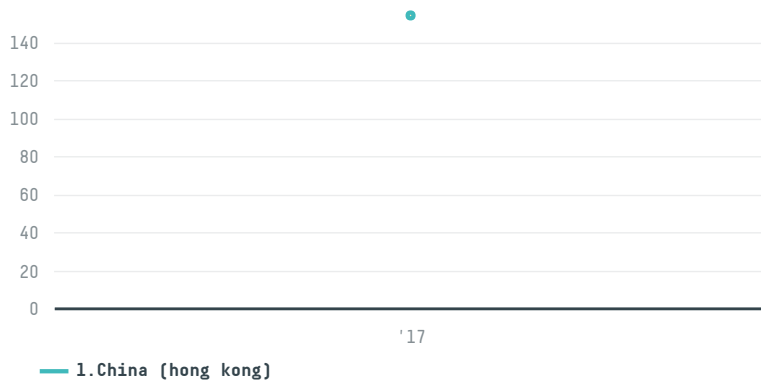

TOP DESTINATION COUNTRIES OF CHICKEN IMPORTED BY HARMONY GLOBAL SOURCING CO LTD: