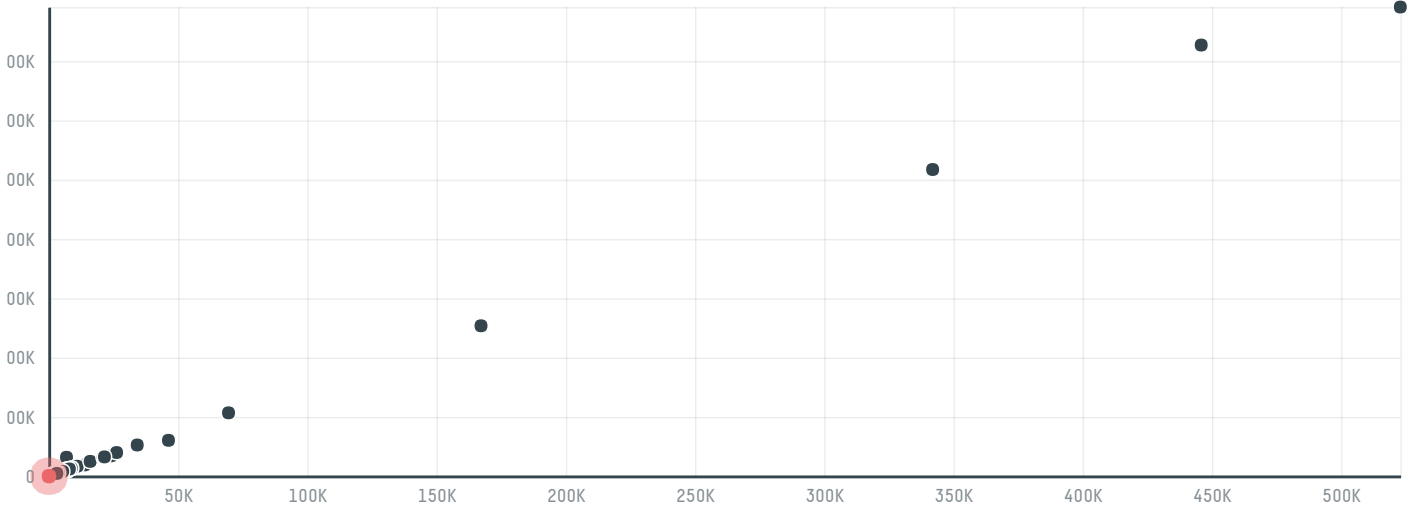

MUNICIPALITY	SOY DEFORESTATION RISK FOR FEED	CO2 EMISSIONS RISK FROM SOY DEFORESTATION FOR FEED (T CO2)
ITABERAÍ	0ha	0.2t CO2

BIOME	SOY DEFORESTATION RISK FOR FEED	CO2 EMISSIONS RISK FROM SOY DEFORESTATION FOR FEED (T CO2)
CERRADO	0ha	0.2t CO2

COMPARING COMPANIES IMPORTING CHICKEN FROM BRAZIL IN 2017

Trase is a partnership between

In collaboration with

Donors

This website uses cookies to provide you with an improved user experience. By continuing to browse this site, you consent to the use of cookies and similar technologies. Please visit our [privacy policy](#) for further details.

I AGREE