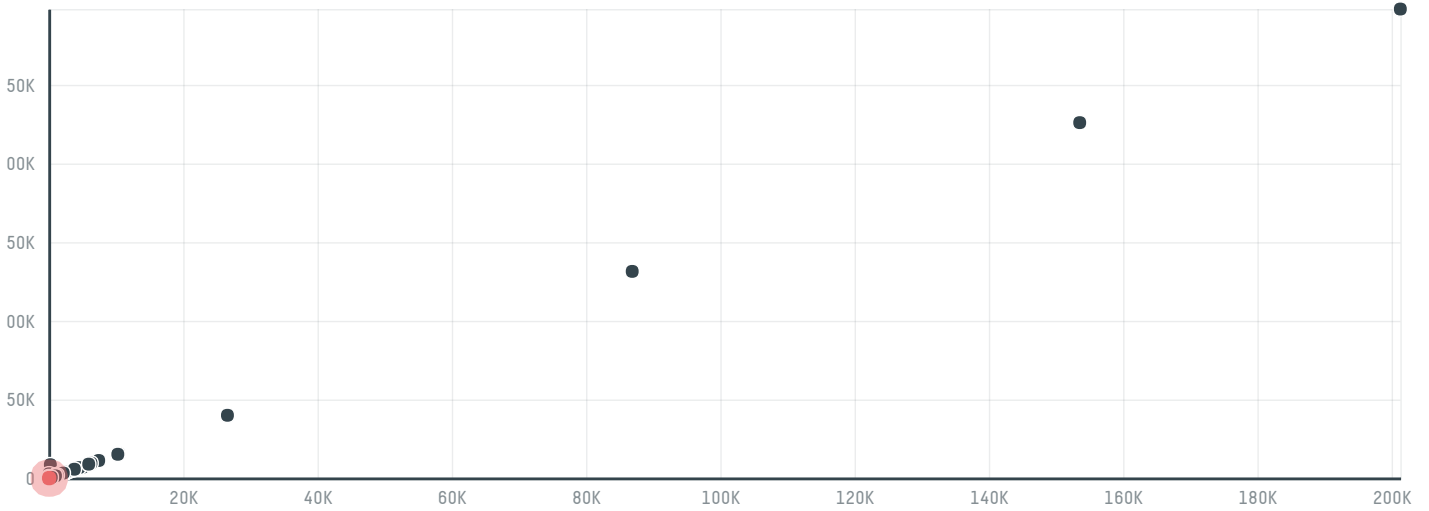

MUNICIPALITY	SOY DEFORESTATION RISK FOR FEED	CO2 EMISSIONS RISK FROM SOY DEFORESTATION FOR FEED (T CO2)
ITABERAI	0ha	2.1t CO2

BIOME	SOY DEFORESTATION RISK FOR FEED	CO2 EMISSIONS RISK FROM SOY DEFORESTATION FOR FEED (T CO2)
CERRADO	0ha	2.1t CO2

COMPARING COMPANIES IMPORTING CHICKEN FROM BRAZIL IN 2018

Trase is a partnership between

In collaboration with

Donors

This website uses cookies to provide you with an improved user experience. By continuing to browse this site, you consent to the use of cookies and similar technologies. Please visit our [privacy policy](#) for further details.

I AGREE