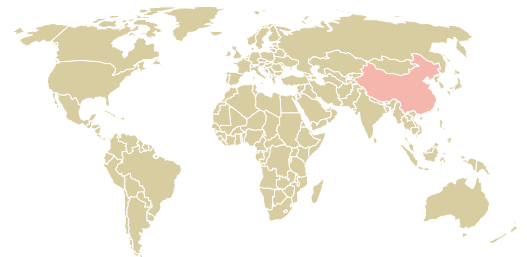

trase

Shanghai yum town foods co , ltd

ACTIVITY: **Importer**
COMMODITY: **Chicken**
COUNTRY: **Brazil**
YEAR: **2018**

Shanghai yum town foods co , ltd was the 591st largest importer of chicken from BRAZIL in 2018, accounting for 54 tons. This is a 0% increase vs the previous year. The main destination of the chicken imported by Shanghai yum town foods co , ltd is China (mainland), accounting for 100% of the total.

TOP DESTINATION COUNTRIES OF CHICKEN IMPORTED BY SHANGHAI YUM TOWN FOODS CO , LTD:

MUNICIPALITY	SOY DEFORESTATION RISK FOR FEED	CO2 EMISSIONS RISK FROM SOY DEFORESTATION FOR FEED (T CO2)
ITABERAI	0ha	2.1t CO2