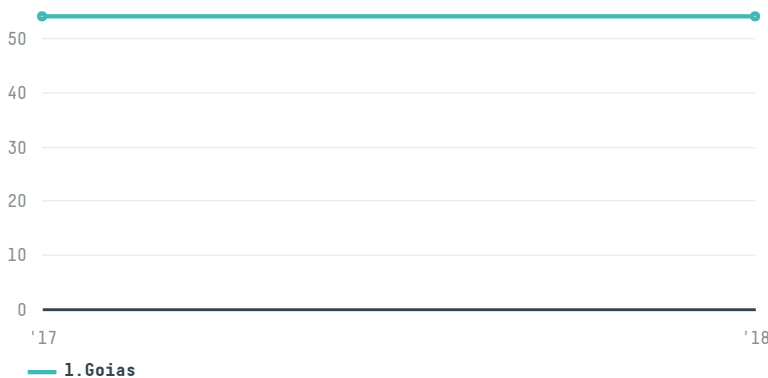

TOP DESTINATION COUNTRIES OF CHICKEN IMPORTED BY SHANGHAI YUM TOWN FOODS CO , LTD: