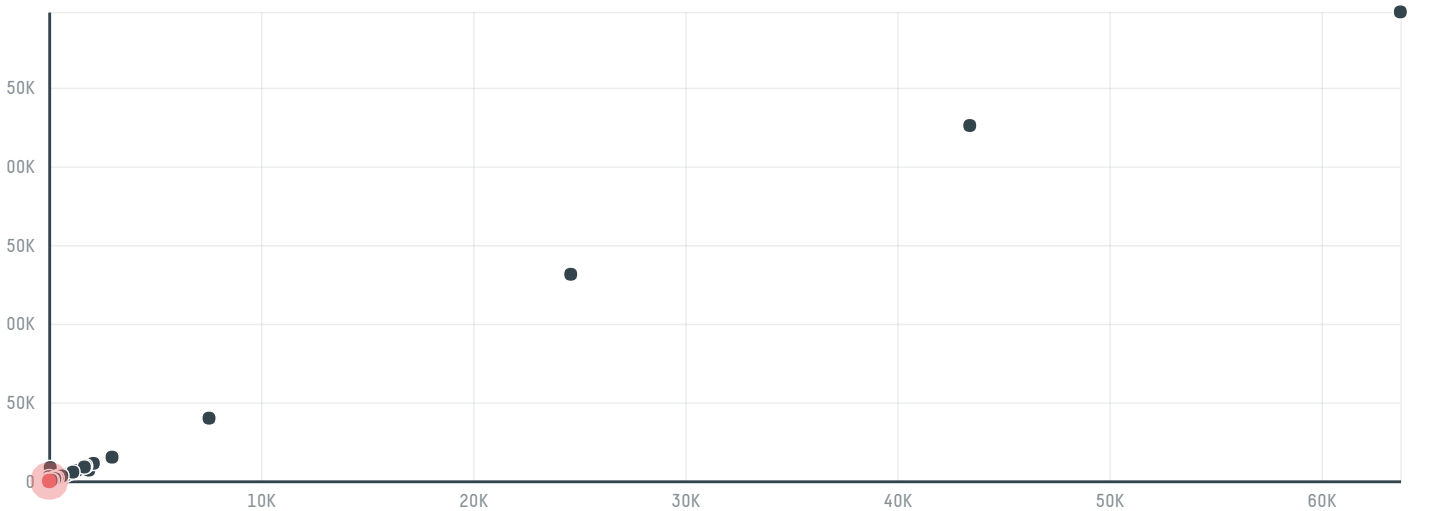

MUNICIPALITY	SOY DEFORESTATION RISK FOR FEED	CO2 EMISSIONS RISK FROM SOY DEFORESTATION FOR FEED (T CO2)
ITABERAI	0ha	2.1t CO2

BIOME	SOY DEFORESTATION RISK FOR FEED	CO2 EMISSIONS RISK FROM SOY DEFORESTATION FOR FEED (T CO2)
CERRADO	0ha	2.1t CO2

COMPARING COMPANIES IMPORTING CHICKEN FROM BRAZIL IN 2018

Trase is a partnership between

In collaboration with

Donors

This website uses cookies to provide you with an improved user experience. By continuing to browse this site, you consent to the use of cookies and similar technologies. Please visit our [privacy policy](#) for further details.

I AGREE