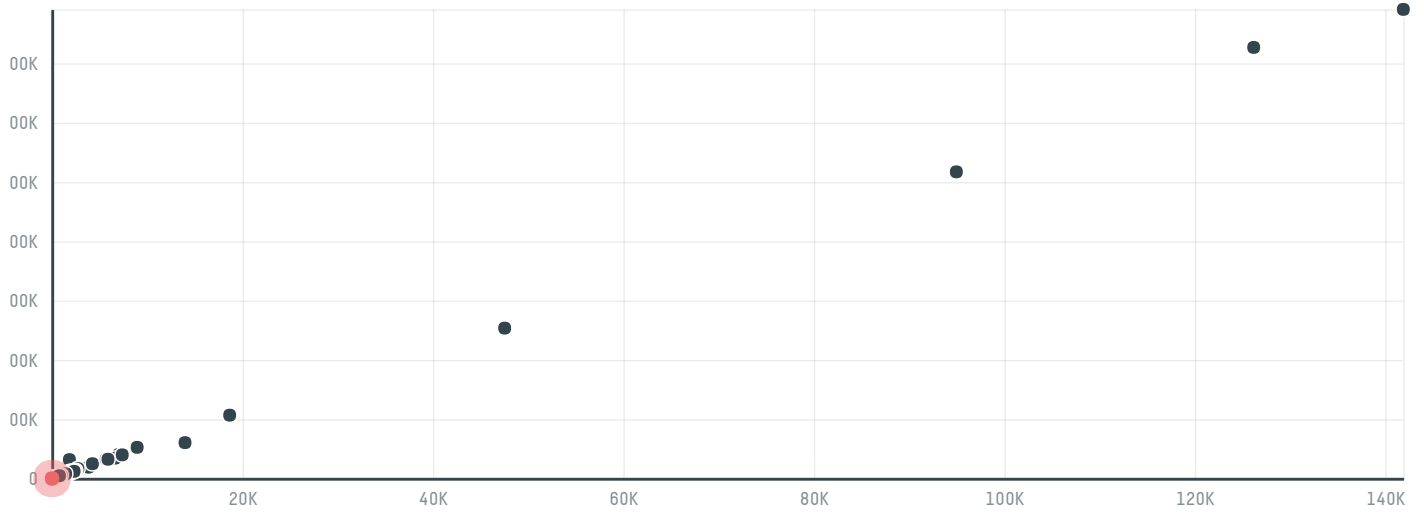

Trase is a partnership between

In collaboration with

and many other organizations and individuals.

Donors

[Terms of Use](#) · [Privacy policy](#) · [Cookie policy](#) · [Contact us](#)