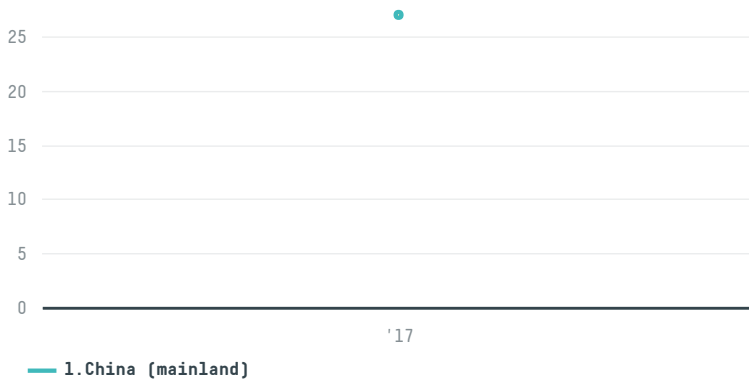

TOP DESTINATION COUNTRIES OF CHICKEN IMPORTED BY PARKER MIGLIORINI FOOD TRADING (SHANGHAI) COMPANY, LTD: