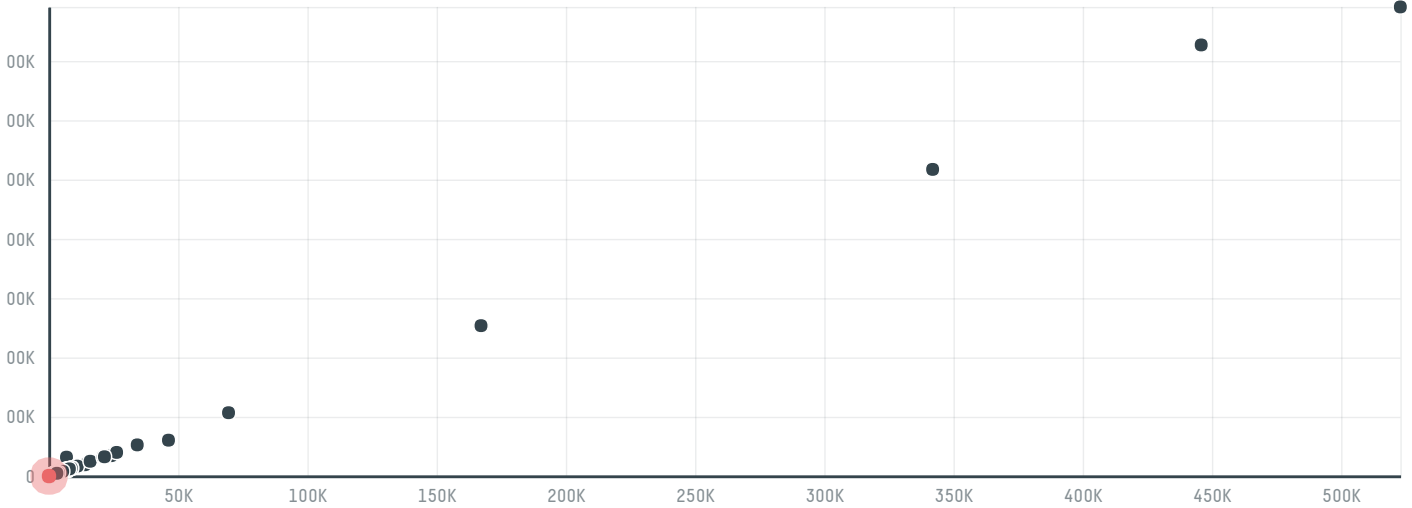

COMPARING COMPANIES IMPORTING CHICKEN FROM BRAZIL IN 2017