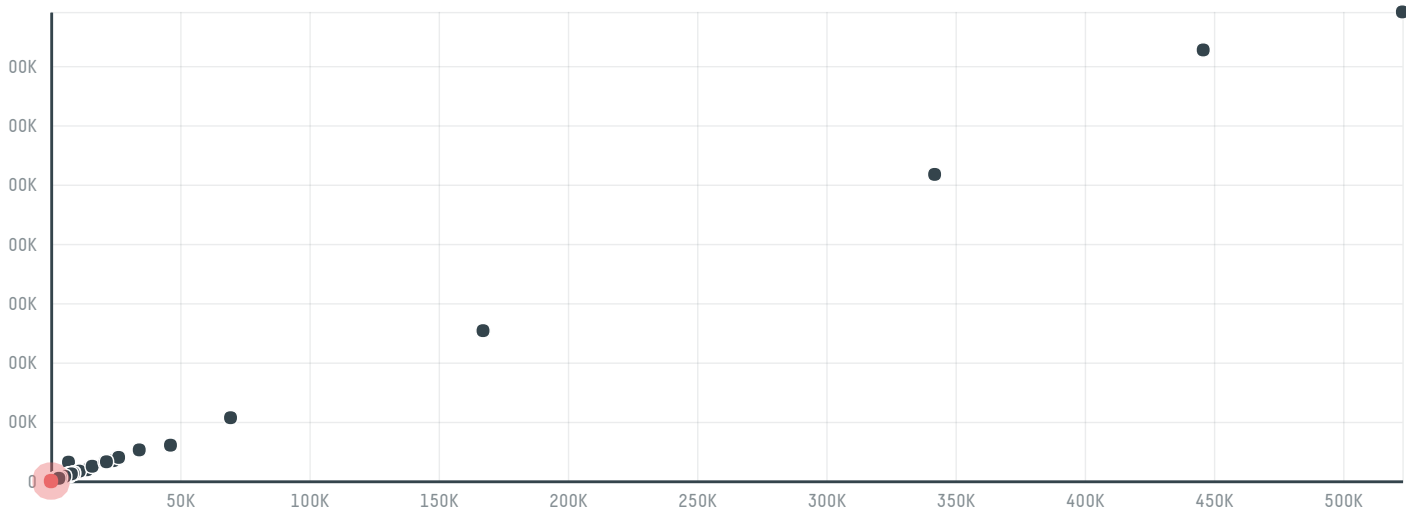

COMPARING COMPANIES IMPORTING CHICKEN FROM BRAZIL IN 2017