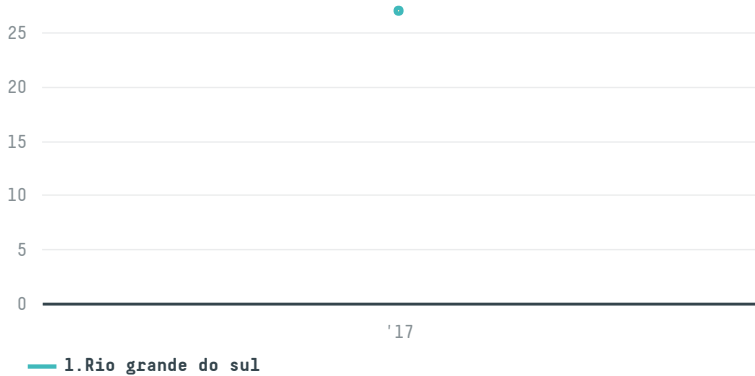

MUNICIPALITY	SOY DEFORESTATION RISK FOR FEED	CO2 EMISSIONS RISK FROM SOY DEFORESTATION FOR FEED (T CO2)
TAPEJARA	0ha	0t CO2
BIOME	SOY DEFORESTATION RISK FOR FEED	CO2 EMISSIONS RISK FROM SOY DEFORESTATION FOR FEED (T CO2)
MATA ATLANTICA	0ha	0t CO2

COMPARING COMPANIES IMPORTING CHICKEN FROM BRAZIL IN 2017