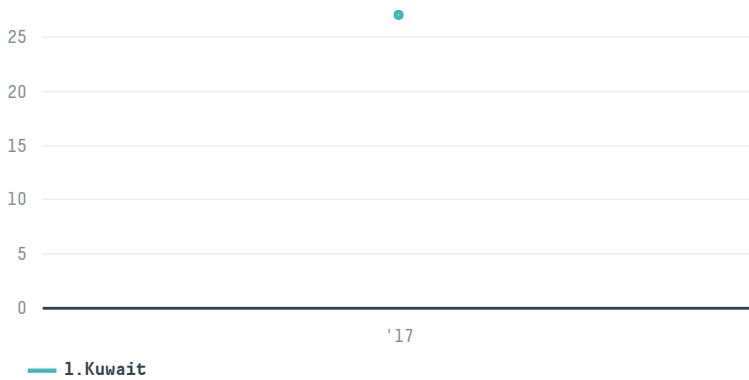

TOP DESTINATION COUNTRIES OF CHICKEN IMPORTED BY HEIRS OF SAMMER SAEED & YOUSEF NADOUM GENERAL TRADING C: