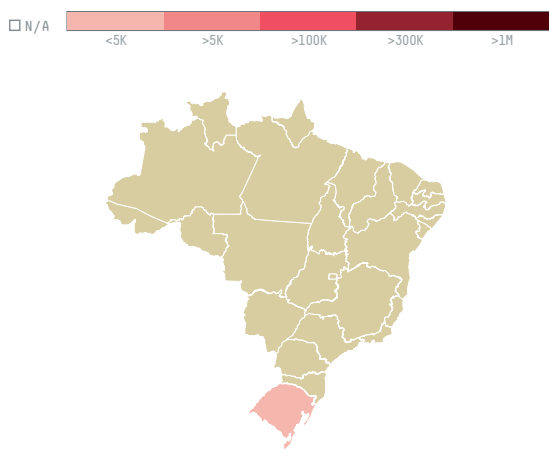

trase

Heirs of sammer saeed & yousef nadoum general trading c

ACTIVITY: **Importer** COMMODITY: **Chicken** COUNTRY: **Brazil** YEAR: **2017**

Heirs of sammer saeed & yousef nadoum general trading c was the 1261st largest importer of chicken from BRAZIL in 2017, accounting for 27 tons. The main destination of the chicken imported by Heirs of sammer saeed & yousef nadoum general trading c is Kuwait, accounting for 100% of the total.

TOP DESTINATION COUNTRIES OF CHICKEN IMPORTED BY HEIRS OF SAMMER SAEED & YOUSEF NADOUM GENERAL TRADING C:

MUNICIPALITY	SOY DEFORESTATION RISK FOR FEED	CO2 EMISSIONS RISK FROM SOY DEFORESTATION FOR FEED (T CO2)
TAPEJARA	0ha	0t CO2
BIOME	SOY DEFORESTATION RISK FOR FEED	CO2 EMISSIONS RISK FROM SOY DEFORESTATION FOR FEED (T CO2)
MATA ATLANTICA	0ha	0t CO2