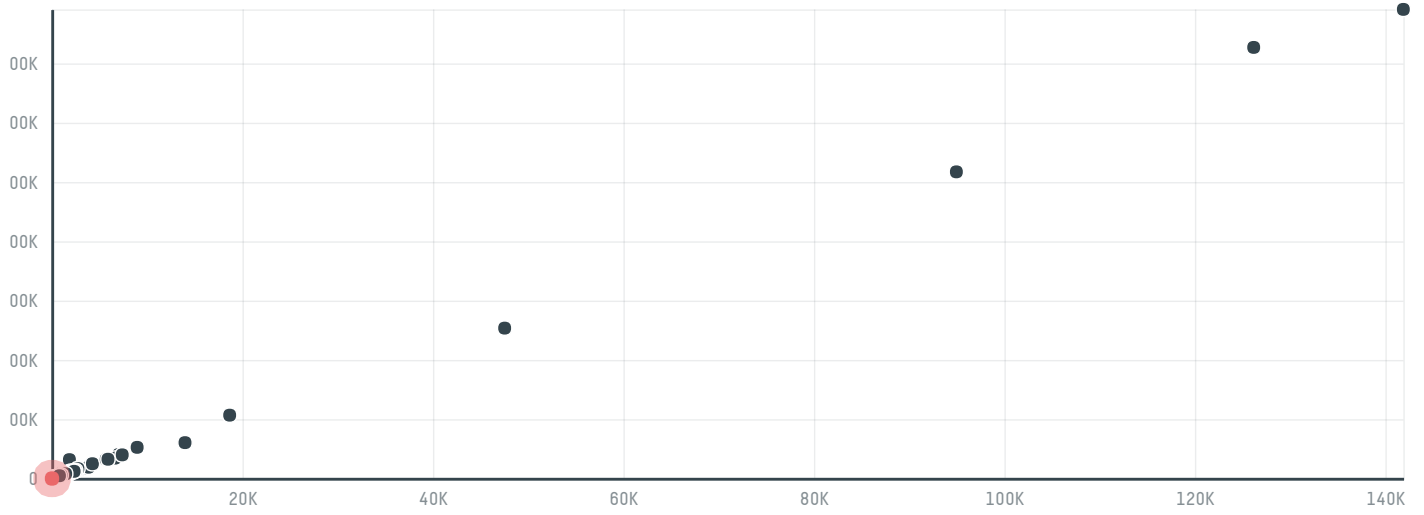

Trase is a partnership between

In collaboration with

and many other organizations and individuals.

Donors

[Terms of Use](#) · [Privacy policy](#) · [Cookie policy](#) · [Contact us](#)