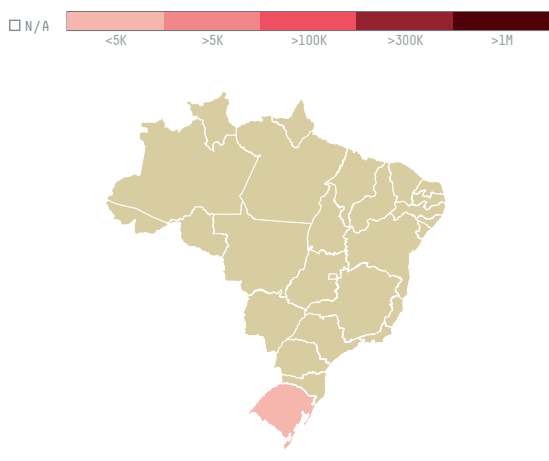

trase

Hector henriquez b bv cnpj data emissco 31 10 201

ACTIVITY	COMMODITY	COUNTRY	YEAR
Importer	Chicken	Brazil	2017

Hector henriquez b bv cnpj data emissco 31 10 201 was the 1258th largest importer of chicken from BRAZIL in 2017, accounting for 27 tons. The main destination of the chicken imported by Hector henriquez b bv cnpj data emissco 31 10 201 is Curacao, accounting for 100% of the total.

TOP DESTINATION COUNTRIES OF CHICKEN IMPORTED BY HECTOR HENRIQUEZ B BV CNPJ DATA EMISSCO 31 10 201:

□ N/A

<5K >5K >100K >300K >1M

MUNICIPALITY	SOY DEFORESTATION RISK FOR FEED	CO2 EMISSIONS RISK FROM SOY DEFORESTATION FOR FEED (T CO2)
TAPEJARA	0ha	0t CO2
BIOME	SOY DEFORESTATION RISK FOR FEED	CO2 EMISSIONS RISK FROM SOY DEFORESTATION FOR FEED (T CO2)
MATA ATLANTICA	0ha	0t CO2