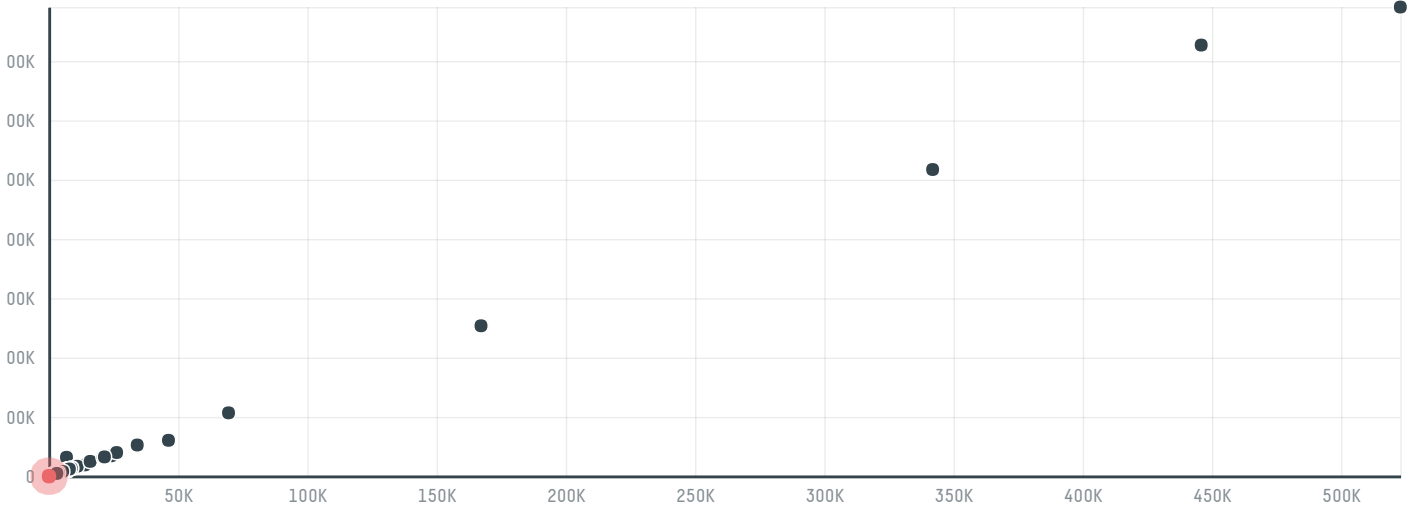

MUNICIPALITY	SOY DEFORESTATION RISK FOR FEED	CO2 EMISSIONS RISK FROM SOY DEFORESTATION FOR FEED (T CO2)
GUAREI	0ha	0t CO2

BIOME	SOY DEFORESTATION RISK FOR FEED	CO2 EMISSIONS RISK FROM SOY DEFORESTATION FOR FEED (T CO2)
MATA ATLANTICA	0ha	0t CO2

COMPARING COMPANIES IMPORTING CHICKEN FROM BRAZIL IN 2017

Trase is a partnership between

In collaboration with

Donors

Stockholm Environment Institute

vizzuality

The Global Environment Facility

WWF

Europe

This website uses cookies to provide you with an improved user experience. By continuing to browse this site, you consent to the use of cookies and similar technologies. Please visit our [privacy policy](#) for further details.

I AGREE