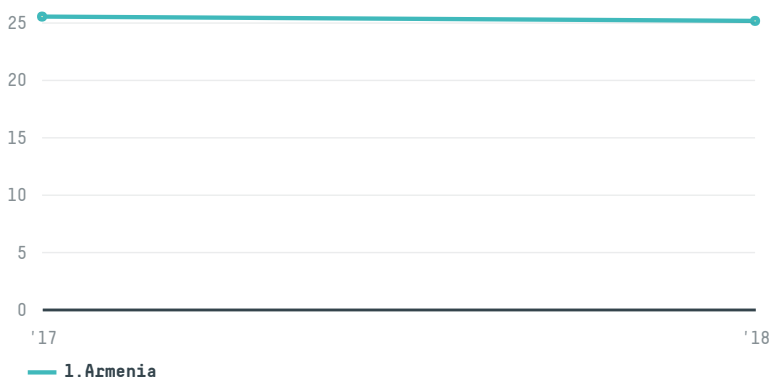

TOP DESTINATION COUNTRIES OF CHICKEN IMPORTED BY KOMSAL LLC: