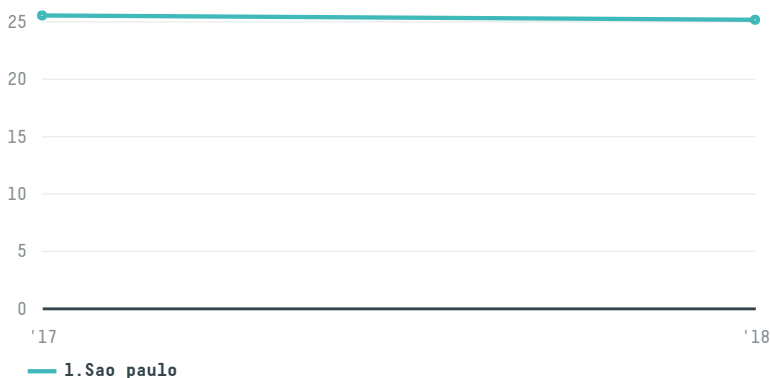

TOP DESTINATION COUNTRIES OF CHICKEN IMPORTED BY KOMSAL LLC: