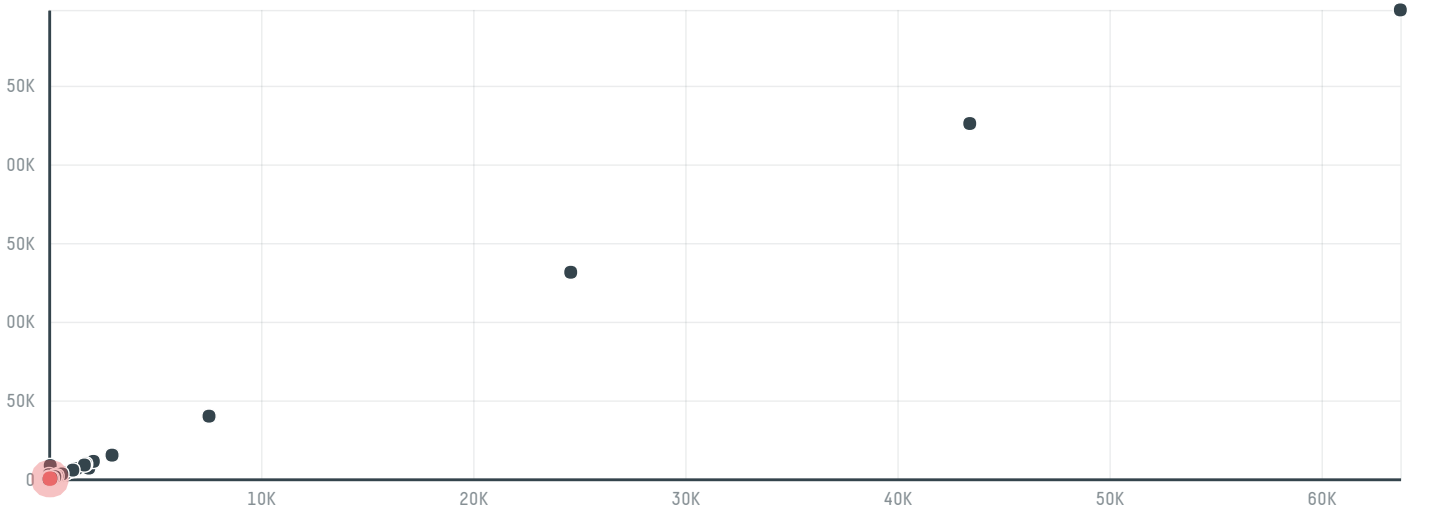

MUNICIPALITY	SOY DEFORESTATION RISK FOR FEED	CO2 EMISSIONS RISK FROM SOY DEFORESTATION FOR FEED (T CO2)
IPUMIRIM	0ha	0t CO2

BIOME	SOY DEFORESTATION RISK FOR FEED	CO2 EMISSIONS RISK FROM SOY DEFORESTATION FOR FEED (T CO2)
MATA ATLANTICA	0ha	0t CO2

COMPARING COMPANIES IMPORTING CHICKEN FROM BRAZIL IN 2018

Trase is a partnership between

In collaboration with

Donors

This website uses cookies to provide you with an improved user experience. By continuing to browse this site, you consent to the use of cookies and similar technologies. Please visit our [privacy policy](#) for further details.

I AGREE