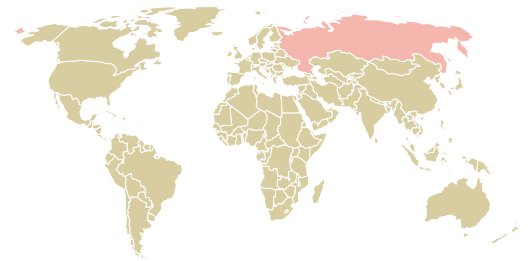

trase

Vegus trade co., ltd

ACTIVITY: **Importer** COMMODITY: **Chicken** COUNTRY: **Brazil** YEAR: **2018**

Vegus trade co., ltd was the 288th largest importer of chicken from BRAZIL in 2018, accounting for 250 tons. This is a 25% increase vs the previous year. The main destination of the chicken imported by Vegus trade co., ltd is Russian federation, accounting for 100% of the total.

TOP DESTINATION COUNTRIES OF CHICKEN IMPORTED BY VEGUS TRADE CO., LTD:

MUNICIPALITY	SOY DEFORESTATION RISK FOR FEED	CO2 EMISSIONS RISK FROM SOY DEFORESTATION FOR FEED (T CO2)
IPUMIRIM	0ha	0t CO2

BIOME	SOY DEFORESTATION RISK FOR FEED	CO2 EMISSIONS RISK FROM SOY DEFORESTATION FOR FEED (T CO2)
MATA ATLANTICA	0ha	0t CO2