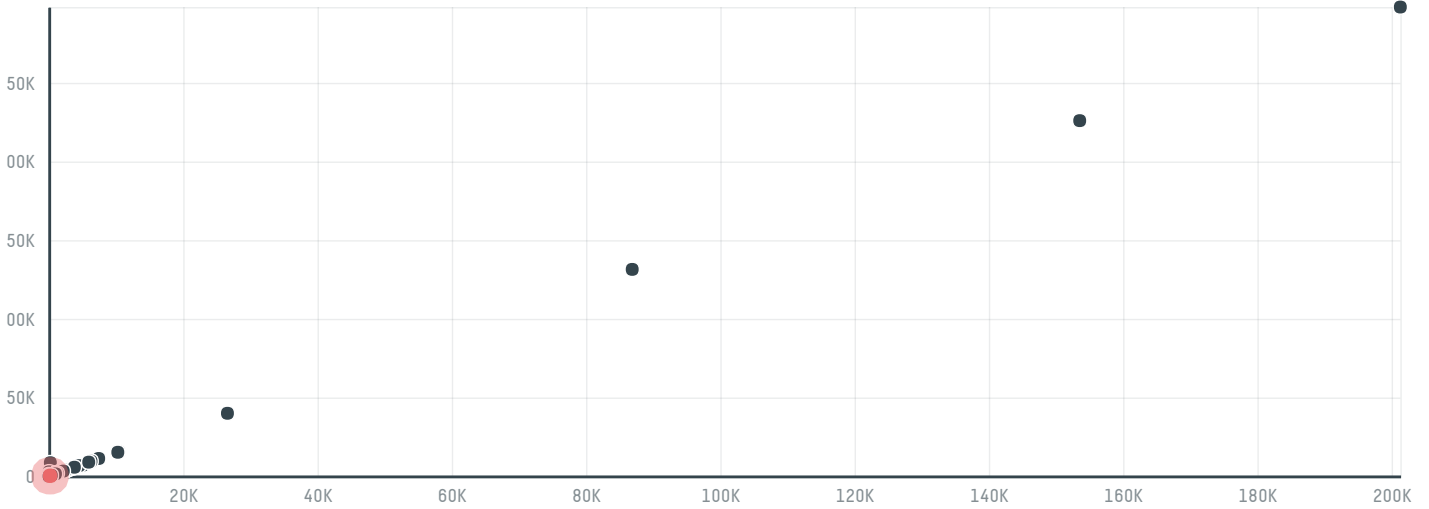

MUNICIPALITY	SOY DEFORESTATION RISK FOR FEED	CO2 EMISSIONS RISK FROM SOY DEFORESTATION FOR FEED (T CO2)
IPUMIRIM	0ha	0t CO2

BIOME	SOY DEFORESTATION RISK FOR FEED	CO2 EMISSIONS RISK FROM SOY DEFORESTATION FOR FEED (T CO2)
MATA ATLANTICA	0ha	0t CO2

COMPARING COMPANIES IMPORTING CHICKEN FROM BRAZIL IN 2018

Trase is a partnership between

In collaboration with

Donors

This website uses cookies to provide you with an improved user experience. By continuing to browse this site, you consent to the use of cookies and similar technologies. Please visit our [privacy policy](#) for further details.

I AGREE