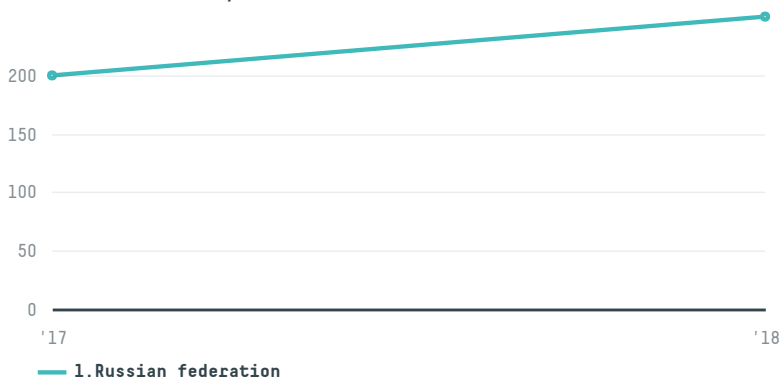

TOP DESTINATION COUNTRIES OF CHICKEN IMPORTED BY VEGUS TRADE CO., LTD: