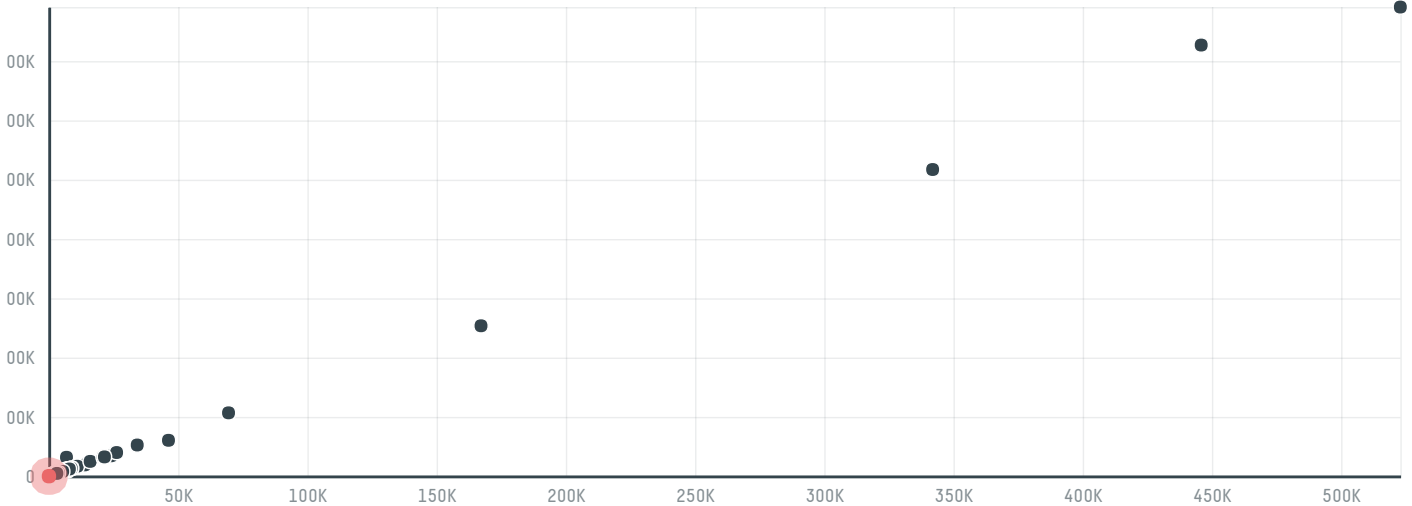

MUNICIPALITY	SOY DEFORESTATION RISK FOR FEED	CO2 EMISSIONS RISK FROM SOY DEFORESTATION FOR FEED (T CO2)
RIO DAS ANTAS	0ha	0t CO2

BIOME	SOY DEFORESTATION RISK FOR FEED	CO2 EMISSIONS RISK FROM SOY DEFORESTATION FOR FEED (T CO2)
MATA ATLANTICA	0ha	0t CO2

COMPARING COMPANIES IMPORTING CHICKEN FROM BRAZIL IN 2017

Trase is a partnership between

In collaboration with

Donors

This website uses cookies to provide you with an improved user experience. By continuing to browse this site, you consent to the use of cookies and similar technologies. Please visit our [privacy policy](#) for further details.

I AGREE