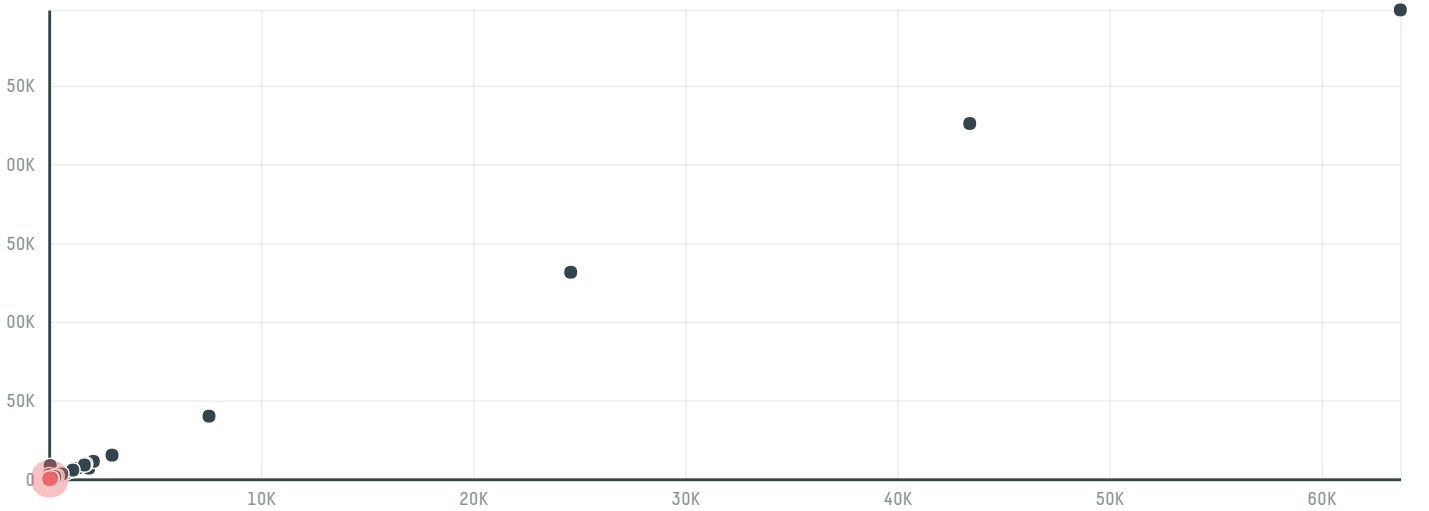

MUNICIPALITY	SOY DEFORESTATION RISK FOR FEED	CO2 EMISSIONS RISK FROM SOY DEFORESTATION FOR FEED (T CO2)
CIANORTE	0ha	1.4t CO2

BIOME	SOY DEFORESTATION RISK FOR FEED	CO2 EMISSIONS RISK FROM SOY DEFORESTATION FOR FEED (T CO2)
MATA ATLANTICA	0ha	1.4t CO2

COMPARING COMPANIES IMPORTING CHICKEN FROM BRAZIL IN 2018

Trase is a partnership between

In collaboration with

Donors