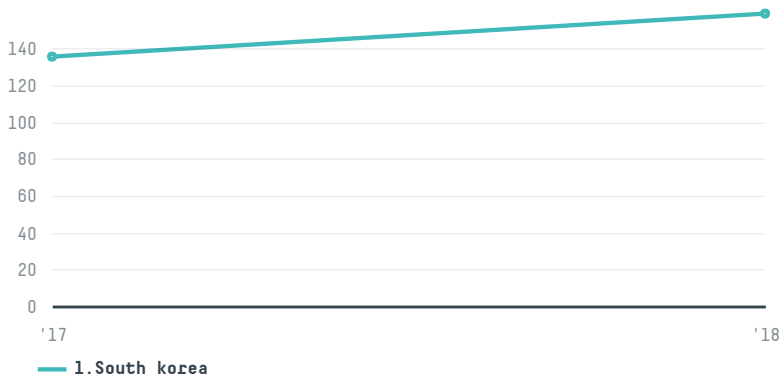

TOP DESTINATION COUNTRIES OF CHICKEN IMPORTED BY CJ FRESHWAY: