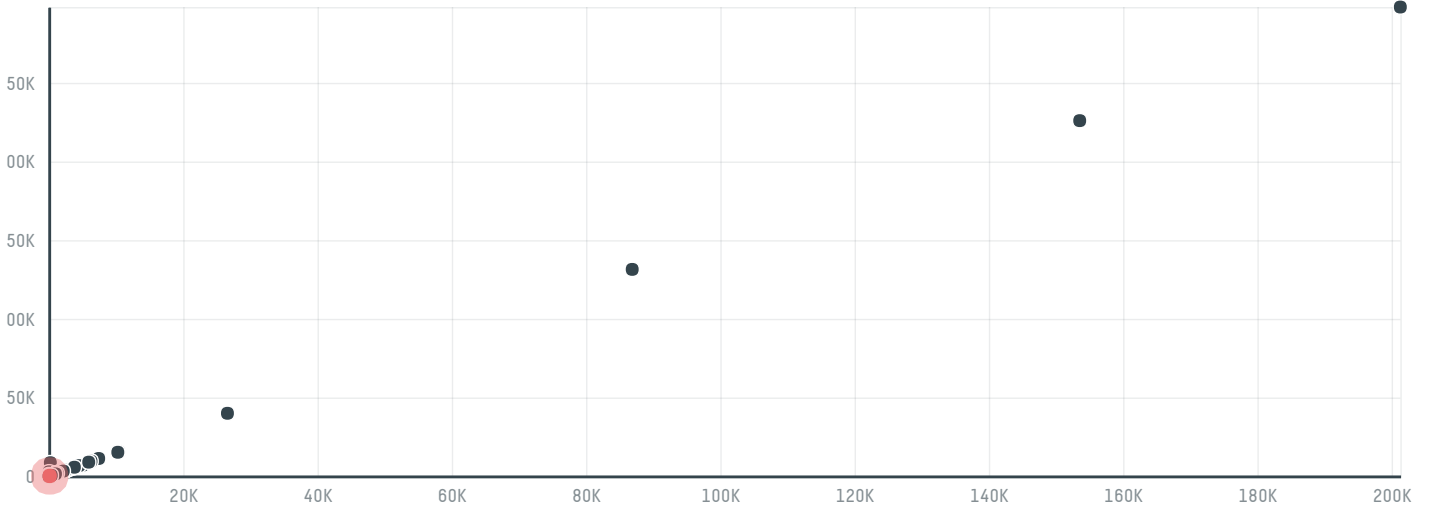

MUNICIPALITY	SOY DEFORESTATION RISK FOR FEED	CO2 EMISSIONS RISK FROM SOY DEFORESTATION FOR FEED (T CO2)
CIANORTE	0ha	1.4t CO2

BIOME	SOY DEFORESTATION RISK FOR FEED	CO2 EMISSIONS RISK FROM SOY DEFORESTATION FOR FEED (T CO2)
MATA ATLANTICA	0ha	1.4t CO2

COMPARING COMPANIES IMPORTING CHICKEN FROM BRAZIL IN 2018

Trase is a partnership between

In collaboration with

Donors