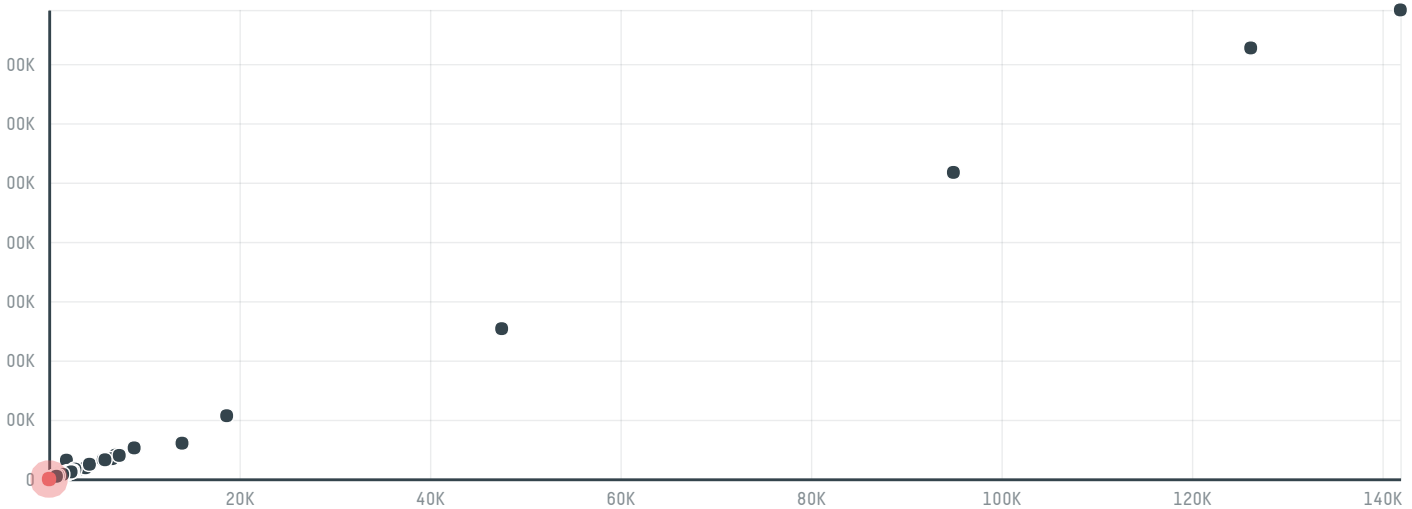

MUNICIPALITY	SOY DEFORESTATION RISK FOR FEED	CO2 EMISSIONS RISK FROM SOY DEFORESTATION FOR FEED (T CO2)
CIANORTE	0ha	0t CO2

BIOME	SOY DEFORESTATION RISK FOR FEED	CO2 EMISSIONS RISK FROM SOY DEFORESTATION FOR FEED (T CO2)
MATA ATLANTICA	0ha	0t CO2

COMPARING COMPANIES IMPORTING CHICKEN FROM BRAZIL IN 2017

Trase is a partnership between

In collaboration with

Donors

This website uses cookies to provide you with an improved user experience. By continuing to browse this site, you consent to the use of cookies and similar technologies. Please visit our [privacy policy](#) for further details.

I AGREE