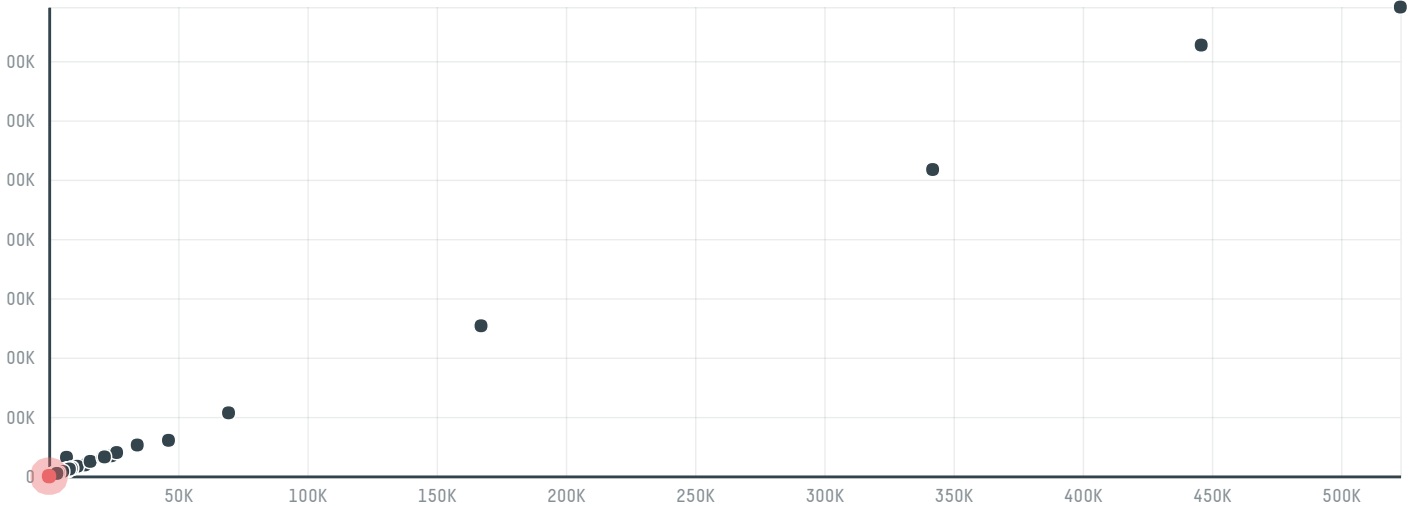

MUNICIPALITY	SOY DEFORESTATION RISK FOR FEED	CO2 EMISSIONS RISK FROM SOY DEFORESTATION FOR FEED (T CO2)
CIANORTE	0ha	0t CO2

BIOME	SOY DEFORESTATION RISK FOR FEED	CO2 EMISSIONS RISK FROM SOY DEFORESTATION FOR FEED (T CO2)
MATA ATLANTICA	0ha	0t CO2

COMPARING COMPANIES IMPORTING CHICKEN FROM BRAZIL IN 2017

Trase is a partnership between

In collaboration with

Donors

This website uses cookies to provide you with an improved user experience. By continuing to browse this site, you consent to the use of cookies and similar technologies. Please visit our [privacy policy](#) for further details.

I AGREE