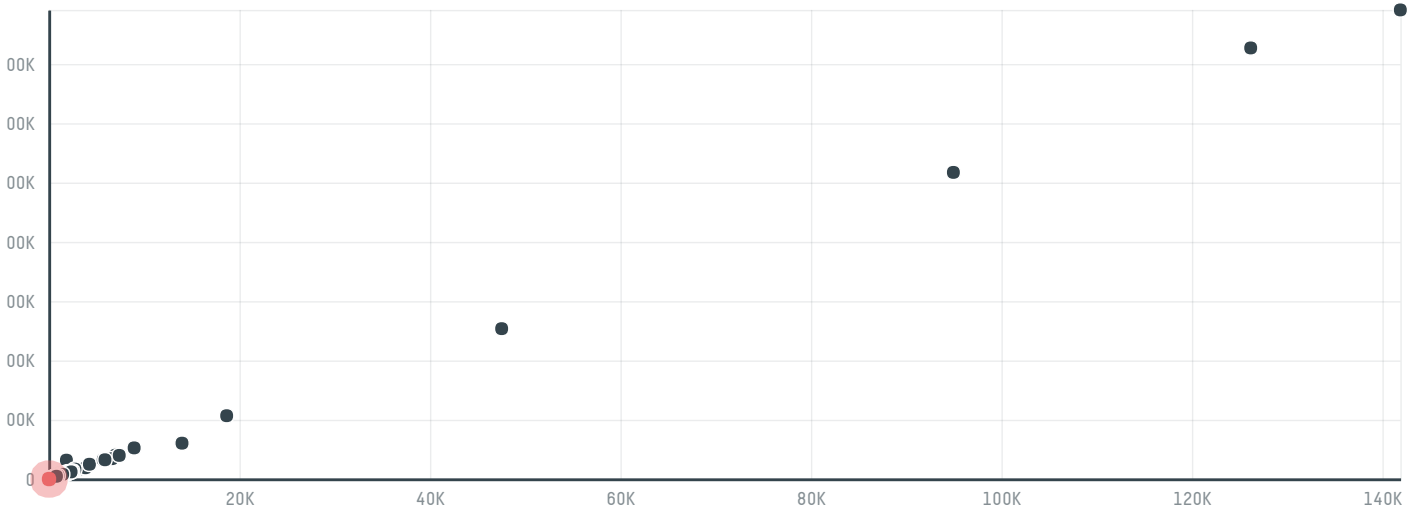

MUNICIPALITY	SOY DEFORESTATION RISK FOR FEED	CO2 EMISSIONS RISK FROM SOY DEFORESTATION FOR FEED (T CO2)
JOAQUIM TAVORA	0ha	0t CO2

BIOME	SOY DEFORESTATION RISK FOR FEED	CO2 EMISSIONS RISK FROM SOY DEFORESTATION FOR FEED (T CO2)
MATA ATLANTICA	0ha	0t CO2

COMPARING COMPANIES IMPORTING CHICKEN FROM BRAZIL IN 2017

Trase is a partnership between

In collaboration with

Donors

This website uses cookies to provide you with an improved user experience. By continuing to browse this site, you consent to the use of cookies and similar technologies. Please visit our [privacy policy](#) for further details.

I AGREE