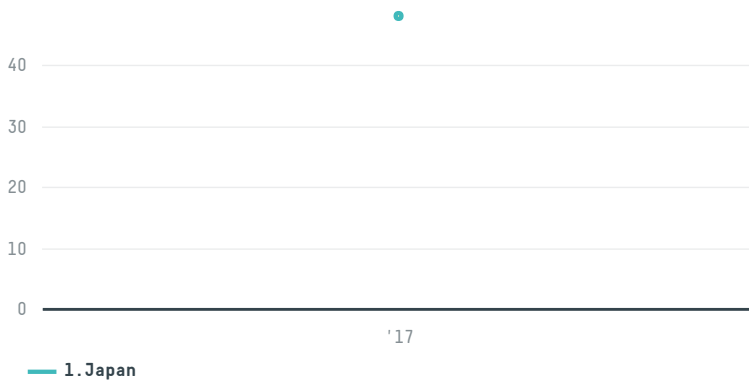

TOP DESTINATION COUNTRIES OF CHICKEN IMPORTED BY JAPAN FOOD CORPORATION JFC: