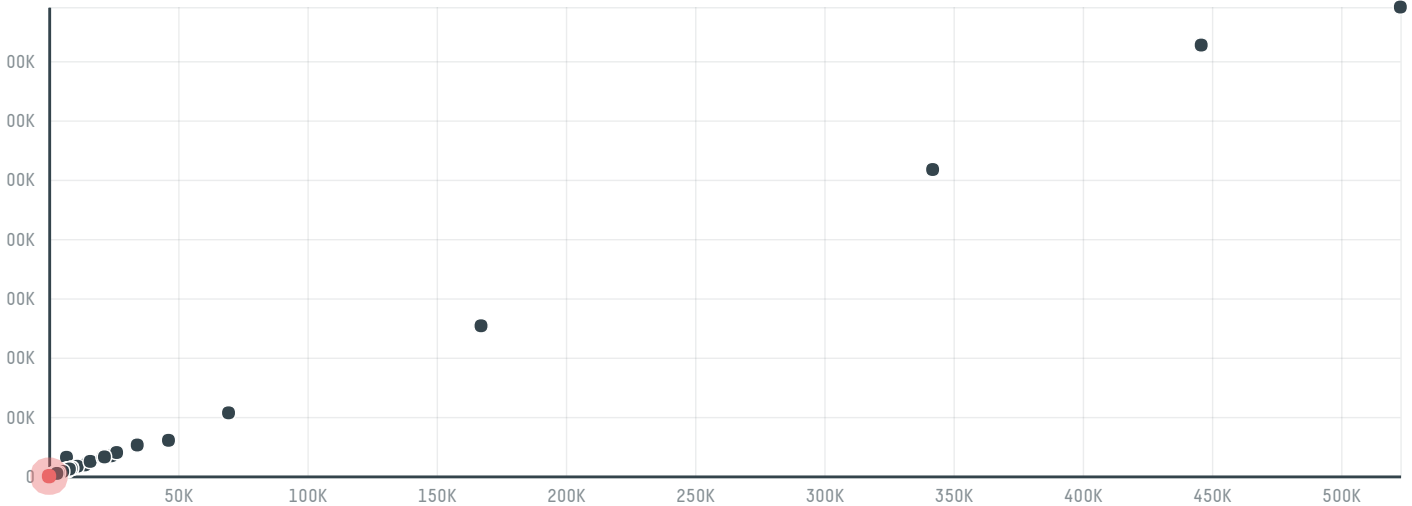

MUNICIPALITY	SOY DEFORESTATION RISK FOR FEED	CO2 EMISSIONS RISK FROM SOY DEFORESTATION FOR FEED (T CO2)
JOAQUIM TAVORA	0ha	0t CO2

BIOME	SOY DEFORESTATION RISK FOR FEED	CO2 EMISSIONS RISK FROM SOY DEFORESTATION FOR FEED (T CO2)
MATA ATLANTICA	0ha	0t CO2

COMPARING COMPANIES IMPORTING CHICKEN FROM BRAZIL IN 2017

Trase is a partnership between

In collaboration with

Donors

This website uses cookies to provide you with an improved user experience. By continuing to browse this site, you consent to the use of cookies and similar technologies. Please visit our [privacy policy](#) for further details.

I AGREE