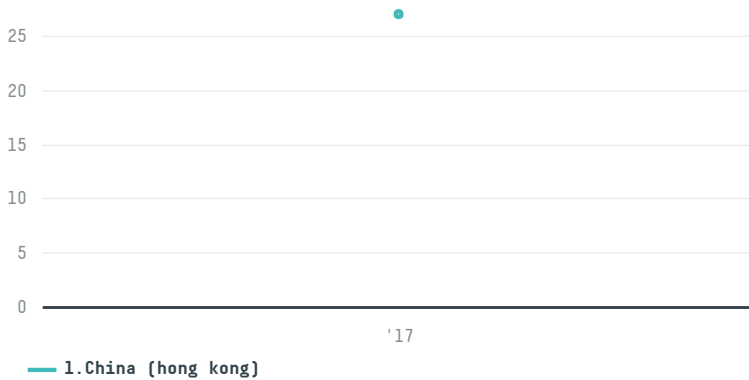

TOP DESTINATION COUNTRIES OF CHICKEN IMPORTED BY ONEWIN18 FOODS: