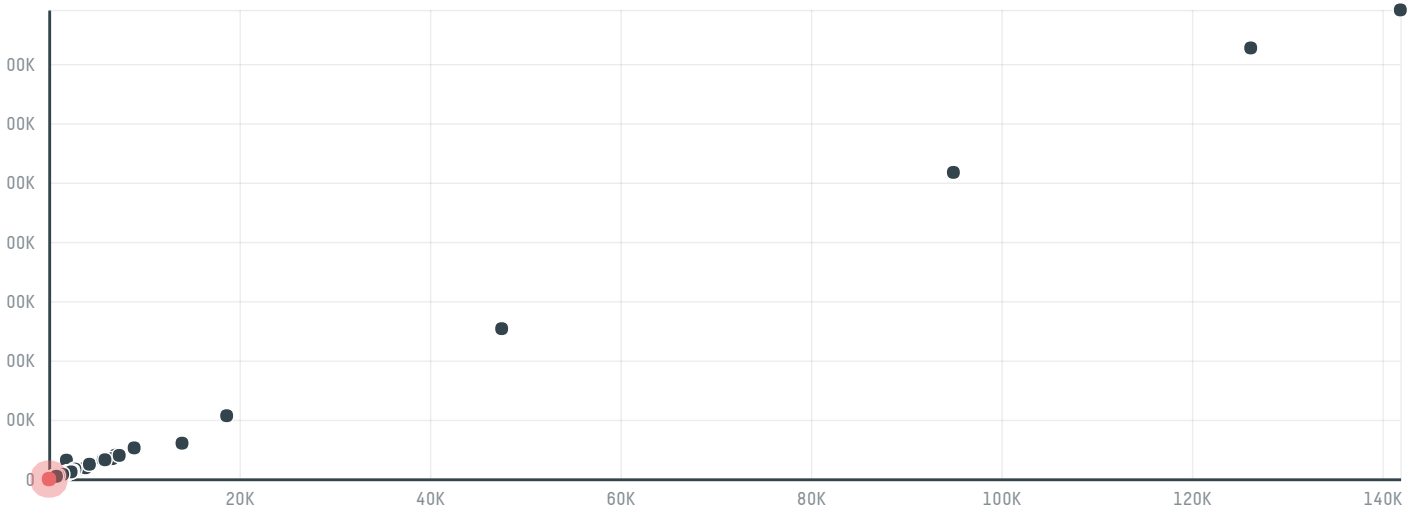

MUNICIPALITY	SOY DEFORESTATION RISK FOR FEED	CO2 EMISSIONS RISK FROM SOY DEFORESTATION FOR FEED (T CO2)
JOAQUIM TAVORA	0ha	0t CO2

BIOME	SOY DEFORESTATION RISK FOR FEED	CO2 EMISSIONS RISK FROM SOY DEFORESTATION FOR FEED (T CO2)
MATA ATLANTICA	0ha	0t CO2

COMPARING COMPANIES IMPORTING CHICKEN FROM BRAZIL IN 2017

Trase is a partnership between

In collaboration with

Donors

This website uses cookies to provide you with an improved user experience. By continuing to browse this site, you consent to the use of cookies and similar technologies. Please visit our [privacy policy](#) for further details.

I AGREE