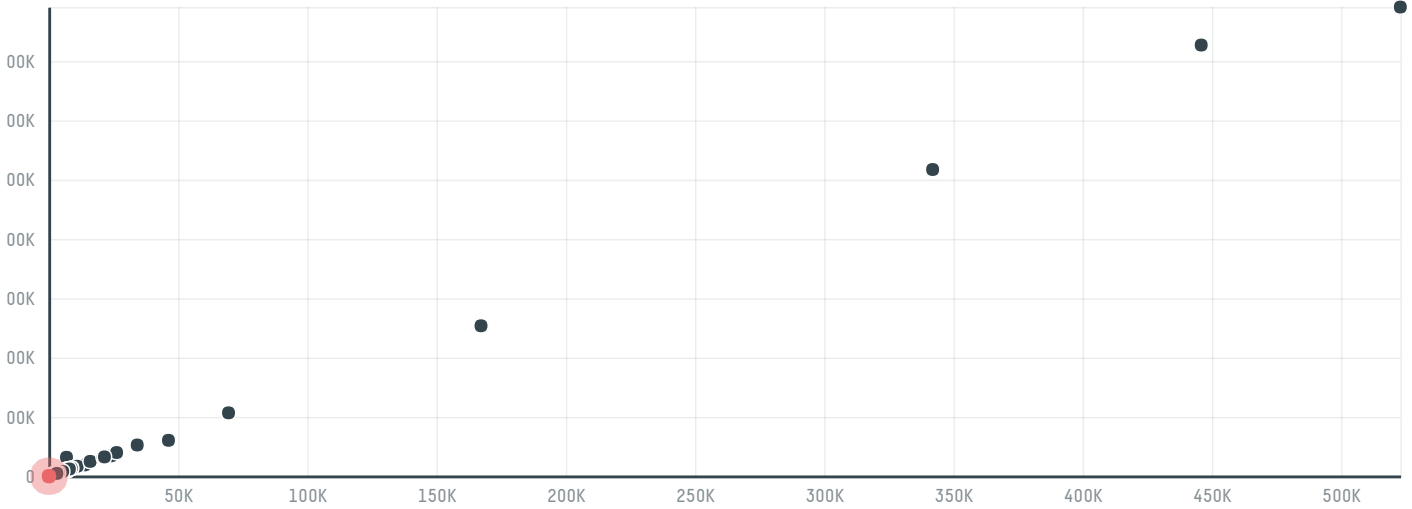

MUNICIPALITY	SOY DEFORESTATION RISK FOR FEED	CO2 EMISSIONS RISK FROM SOY DEFORESTATION FOR FEED (T CO2)
JOAQUIM TAVORA	0ha	0t CO2

BIOME	SOY DEFORESTATION RISK FOR FEED	CO2 EMISSIONS RISK FROM SOY DEFORESTATION FOR FEED (T CO2)
MATA ATLANTICA	0ha	0t CO2

COMPARING COMPANIES IMPORTING CHICKEN FROM BRAZIL IN 2017

Trase is a partnership between

In collaboration with

Donors

This website uses cookies to provide you with an improved user experience. By continuing to browse this site, you consent to the use of cookies and similar technologies. Please visit our [privacy policy](#) for further details.

I AGREE