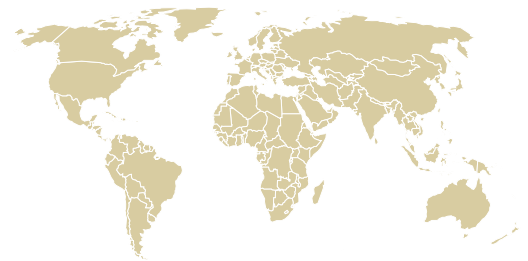

trase

Elite choice international trading co ,ltd

ACTIVITY: **Importer** COMMODITY: **Chicken** COUNTRY: **Brazil** YEAR: **2017**

Elite choice international trading co ,ltd was the 1009th largest importer of chicken from BRAZIL in 2017, accounting for 81 tons. The main destination of the chicken imported by Elite choice international trading co ,ltd is China (hong kong), accounting for 100% of the total.

TOP DESTINATION COUNTRIES OF CHICKEN IMPORTED BY ELITE CHOICE INTERNATIONAL TRADING CO ,LTD:

MUNICIPALITY	SOY DEFORESTATION RISK FOR FEED	CO2 EMISSIONS RISK FROM SOY DEFORESTATION FOR FEED (T CO2)
JOAQUIM TAVORA	0ha	0t CO2