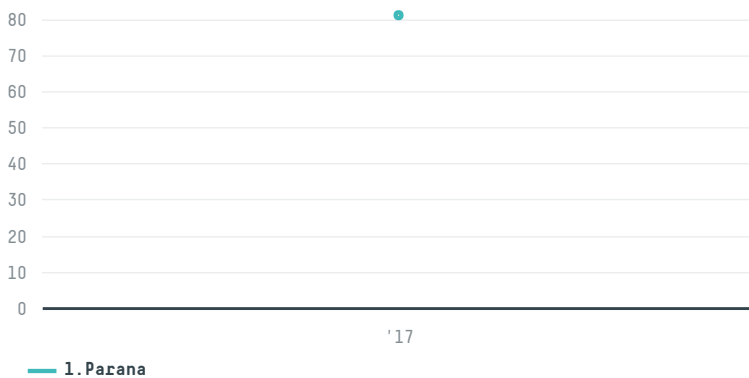

TOP DESTINATION COUNTRIES OF CHICKEN IMPORTED BY ELITE CHOICE INTERNATIONAL TRADING CO ,LTD: