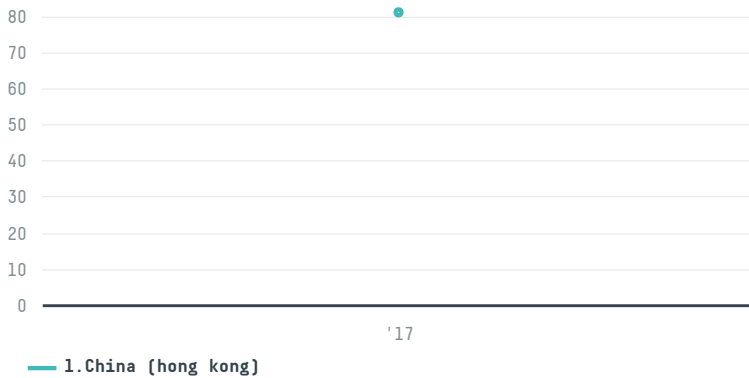

TOP DESTINATION COUNTRIES OF CHICKEN IMPORTED BY ELITE CHOICE INTERNATIONAL TRADING CO ,LTD: