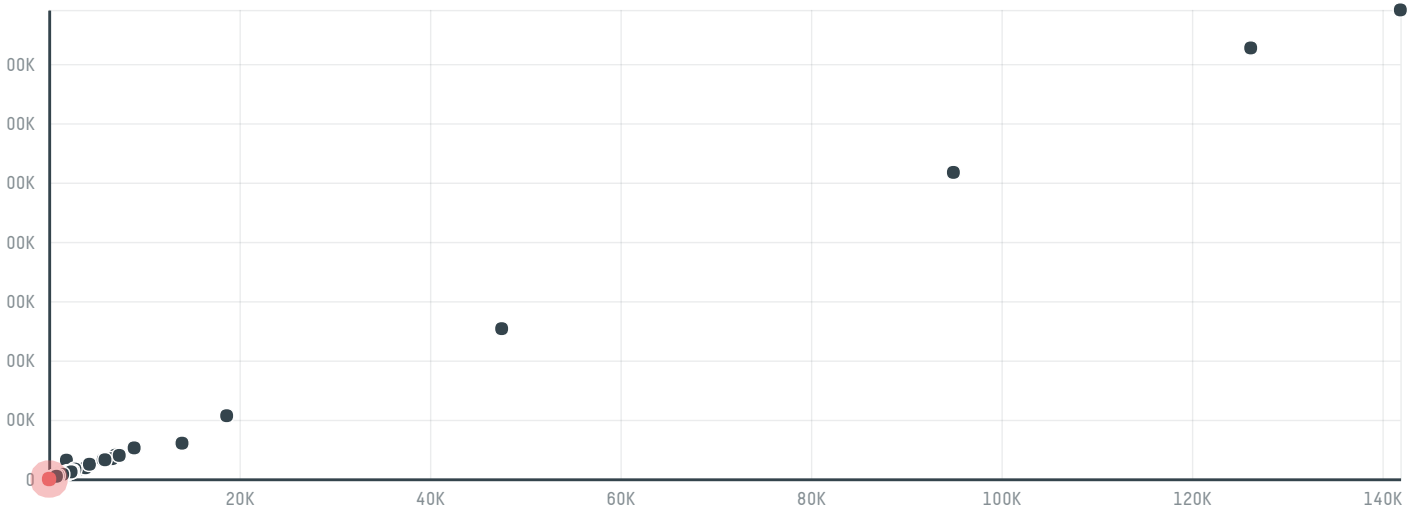

MUNICIPALITY	SOY DEFORESTATION RISK FOR FEED	CO2 EMISSIONS RISK FROM SOY DEFORESTATION FOR FEED (T CO2)
JOAQUIM TAVORA	0ha	0t CO2

BIOME	SOY DEFORESTATION RISK FOR FEED	CO2 EMISSIONS RISK FROM SOY DEFORESTATION FOR FEED (T CO2)
MATA ATLANTICA	0ha	0t CO2

COMPARING COMPANIES IMPORTING CHICKEN FROM BRAZIL IN 2017

Trase is a partnership between

In collaboration with

Donors

This website uses cookies to provide you with an improved user experience. By continuing to browse this site, you consent to the use of cookies and similar technologies. Please visit our [privacy policy](#) for further details.

I AGREE