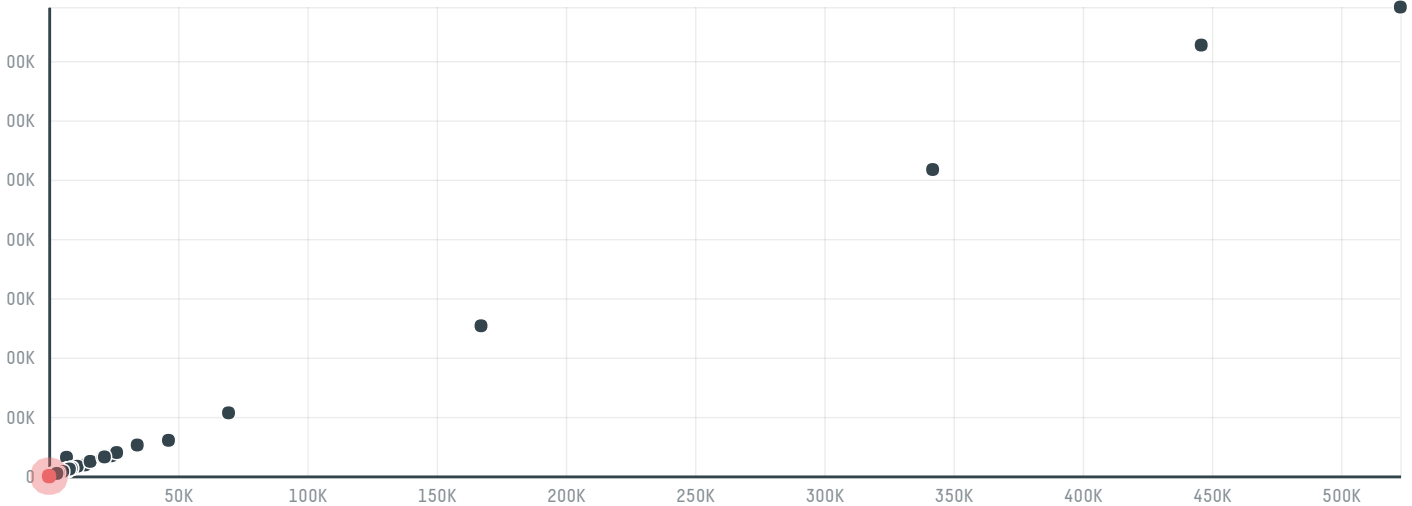

MUNICIPALITY	SOY DEFORESTATION RISK FOR FEED	CO2 EMISSIONS RISK FROM SOY DEFORESTATION FOR FEED (T CO2)
JOAQUIM TAVORA	0ha	0t CO2

BIOME	SOY DEFORESTATION RISK FOR FEED	CO2 EMISSIONS RISK FROM SOY DEFORESTATION FOR FEED (T CO2)
MATA ATLANTICA	0ha	0t CO2

COMPARING COMPANIES IMPORTING CHICKEN FROM BRAZIL IN 2017

Trase is a partnership between

In collaboration with

Donors

This website uses cookies to provide you with an improved user experience. By continuing to browse this site, you consent to the use of cookies and similar technologies. Please visit our [privacy policy](#) for further details.

I AGREE