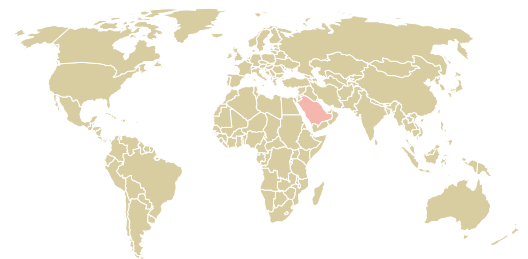

trase

Innovative foods company ltd.

ACTIVITY COMMODITY COUNTRY YEAR
Importer **Chicken** **Brazil** **2016**

Innovative foods company ltd. was the 392nd largest importer of chicken from BRAZIL in 2016, accounting for 675 tons. The main destination of the chicken imported by Innovative foods company ltd. is Saudi arabia, accounting for 100% of the total.

TOP DESTINATION COUNTRIES OF CHICKEN IMPORTED BY INNOVATIVE FOODS COMPANY LTD.:

MUNICIPALITY	SOY DEFORESTATION RISK FOR FEED	CO2 EMISSIONS RISK FROM SOY DEFORESTATION FOR FEED (T CO2)
PATO BRANCO	0ha	0t CO2
SETE LAGOAS	0.1ha	11t CO2
JEQUITIBA	0.1ha	5.3t CO2