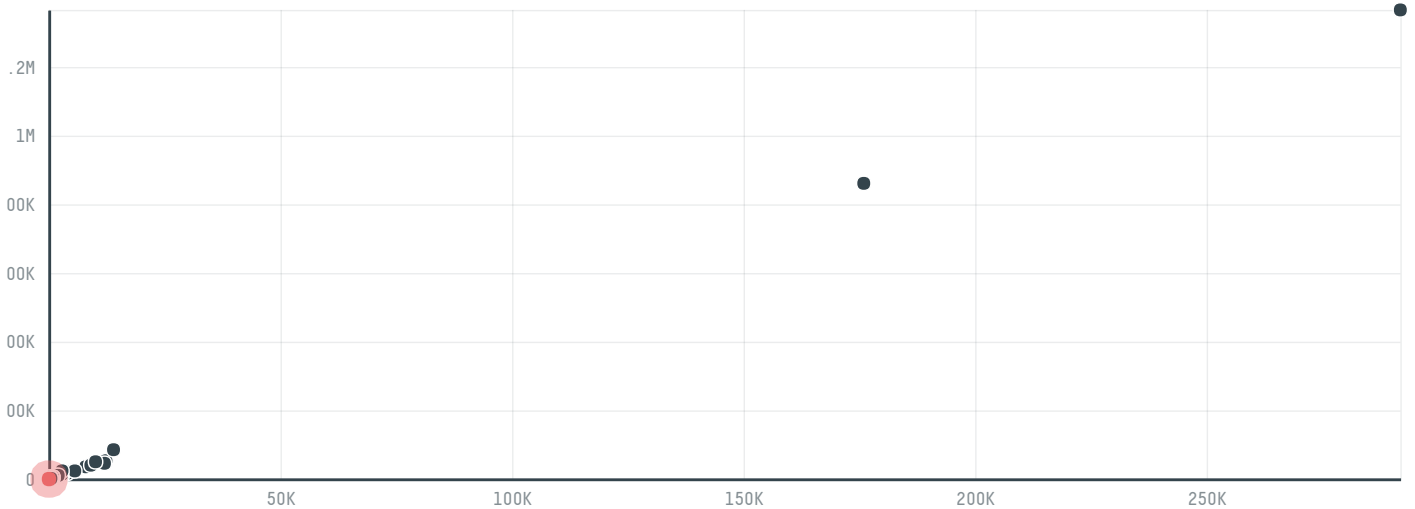

MUNICIPALITY	SOY DEFORESTATION RISK FOR FEED	CO2 EMISSIONS RISK FROM SOY DEFORESTATION FOR FEED (T CO2)
JEQUITIBA	0ha	1.4t CO2

BIOME	SOY DEFORESTATION RISK FOR FEED	CO2 EMISSIONS RISK FROM SOY DEFORESTATION FOR FEED (T CO2)
CERRADO	0ha	1.4t CO2

COMPARING COMPANIES IMPORTING CHICKEN FROM BRAZIL IN 2016

Trase is a partnership between

In collaboration with

Donors

This website uses cookies to provide you with an improved user experience. By continuing to browse this site, you consent to the use of cookies and similar technologies. Please visit our [privacy policy](#) for further details.

I AGREE