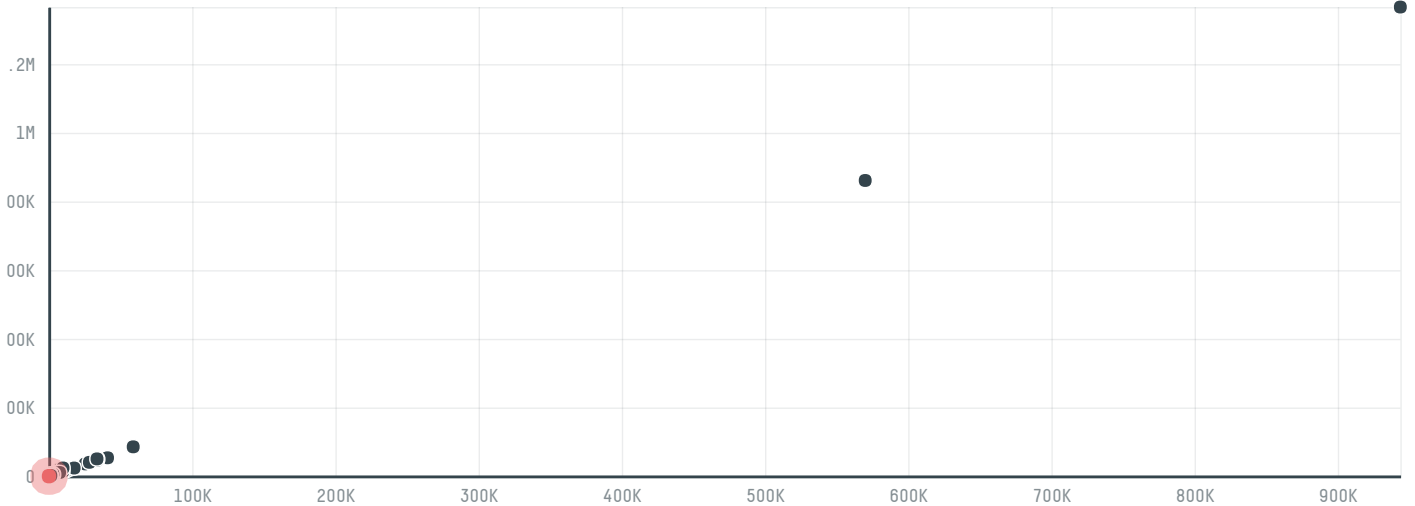

MUNICIPALITY	SOY DEFORESTATION RISK FOR FEED	CO2 EMISSIONS RISK FROM SOY DEFORESTATION FOR FEED (T CO2)
JEQUITIBA	0ha	1.4t CO2

BIOME	SOY DEFORESTATION RISK FOR FEED	CO2 EMISSIONS RISK FROM SOY DEFORESTATION FOR FEED (T CO2)
CERRADO	0ha	1.4t CO2

COMPARING COMPANIES IMPORTING CHICKEN FROM BRAZIL IN 2016

Trase is a partnership between

In collaboration with

Donors

This website uses cookies to provide you with an improved user experience. By continuing to browse this site, you consent to the use of cookies and similar technologies. Please visit our [privacy policy](#) for further details.

I AGREE