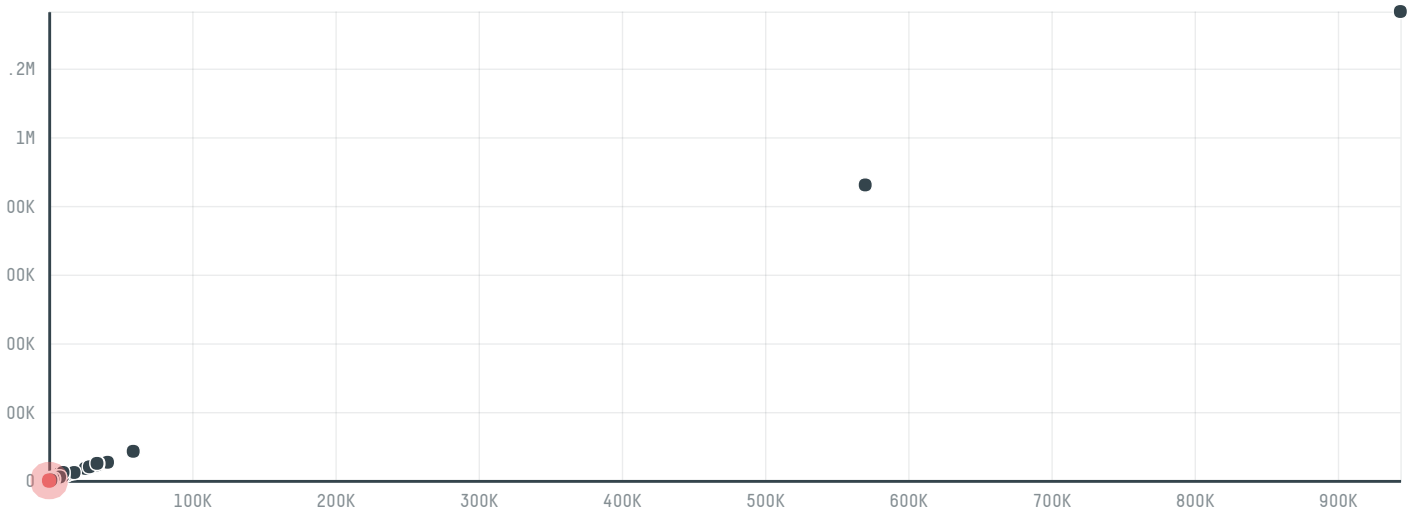

MUNICIPALITY	SOY DEFORESTATION RISK FOR FEED	CO2 EMISSIONS RISK FROM SOY DEFORESTATION FOR FEED (T CO2)
VITORINO	0ha	0t CO2
JEQUITIBA	0ha	3.3t CO2
ITAPEJARA D'OESTE	0ha	0t CO2

BIOME	SOY DEFORESTATION RISK FOR FEED	CO2 EMISSIONS RISK FROM SOY DEFORESTATION FOR FEED (T CO2)
MATA ATLANTICA	0ha	0t CO2
CERRADO	0ha	3.3t CO2

COMPARING COMPANIES IMPORTING CHICKEN FROM BRAZIL IN 2016

Trase is a partnership between In collaboration with Donors

This website uses cookies to provide you with an improved user experience. By continuing to browse this site, you consent to the use of cookies and similar technologies. Please visit our [privacy policy](#) for further details.

I AGREE