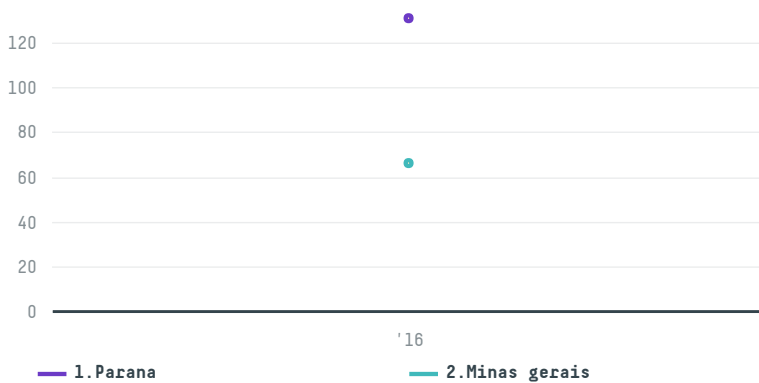

TOP DESTINATION COUNTRIES OF CHICKEN IMPORTED BY KIRKUK STORAGE & GENERAL TRADING COMPANY: