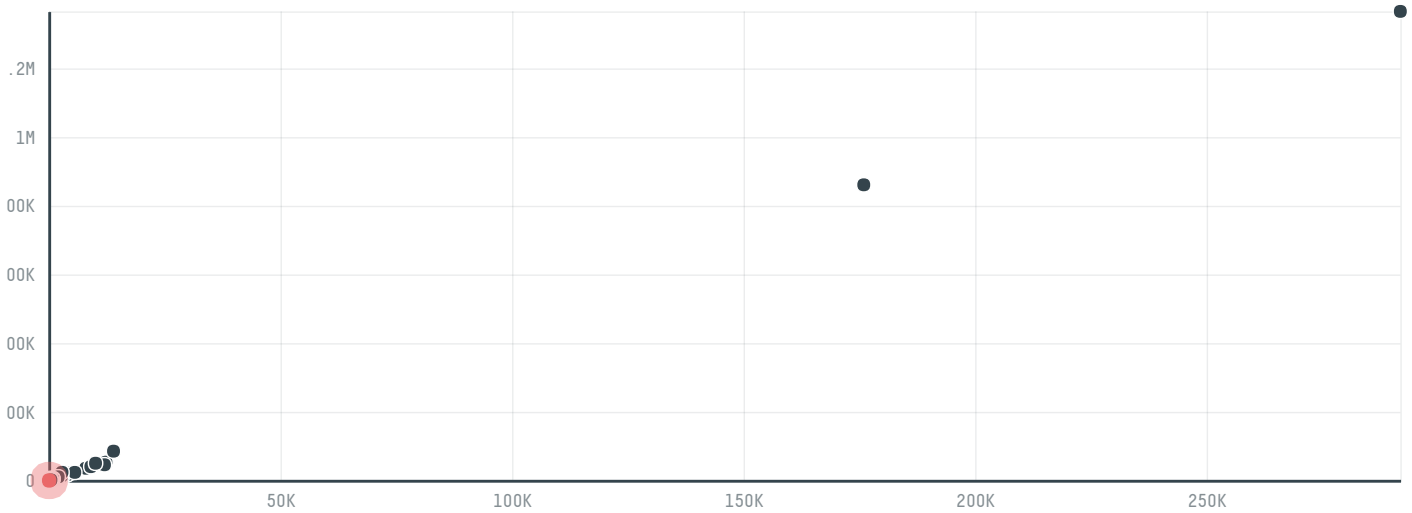

MUNICIPALITY	SOY DEFORESTATION RISK FOR FEED	CO2 EMISSIONS RISK FROM SOY DEFORESTATION FOR FEED (T CO2)
VITORINO	0ha	0t CO2
JEQUITIBA	0ha	3.3t CO2
ITAPEJARA D'OESTE	0ha	0t CO2

BIOME	SOY DEFORESTATION RISK FOR FEED	CO2 EMISSIONS RISK FROM SOY DEFORESTATION FOR FEED (T CO2)
MATA ATLANTICA	0ha	0t CO2
CERRADO	0ha	3.3t CO2

COMPARING COMPANIES IMPORTING CHICKEN FROM BRAZIL IN 2016

Trase is a partnership between In collaboration with Donors

This website uses cookies to provide you with an improved user experience. By continuing to browse this site, you consent to the use of cookies and similar technologies. Please visit our [privacy policy](#) for further details.

I AGREE