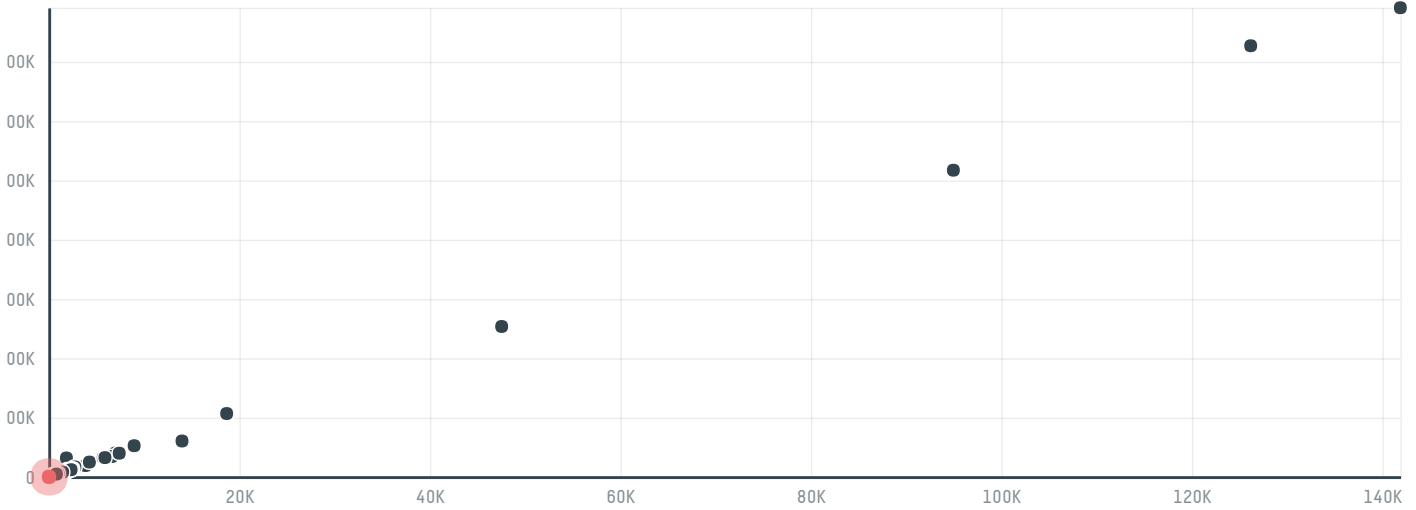

MUNICIPALITY	SOY DEFORESTATION RISK FOR FEED	CO2 EMISSIONS RISK FROM SOY DEFORESTATION FOR FEED (T CO2)
FUNILANDIA	0ha	0.7t CO2
JEQUITIBA	0ha	0.2t CO2

BIOME	SOY DEFORESTATION RISK FOR FEED	CO2 EMISSIONS RISK FROM SOY DEFORESTATION FOR FEED (T CO2)
CERRADO	0ha	0.9t CO2

COMPARING COMPANIES IMPORTING CHICKEN FROM BRAZIL IN 2017

Trase is a partnership between

In collaboration with

Donors

This website uses cookies to provide you with an improved user experience. By continuing to browse this site, you consent to the use of cookies and similar technologies. Please visit our [privacy policy](#) for further details.

I AGREE