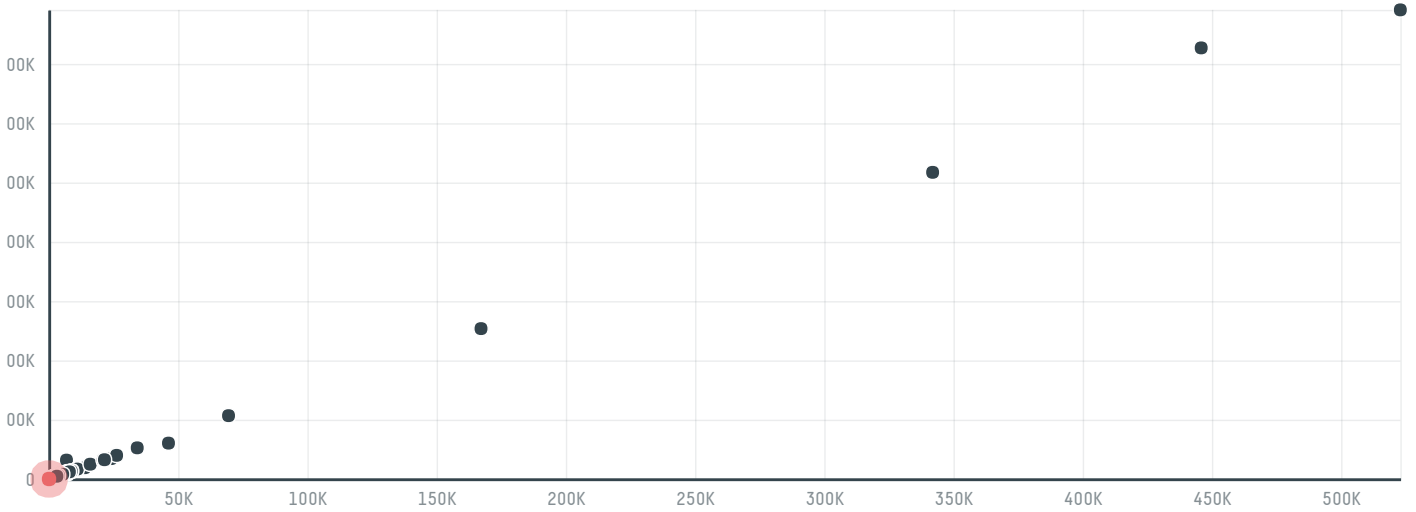

MUNICIPALITY	SOY DEFORESTATION RISK FOR FEED	CO2 EMISSIONS RISK FROM SOY DEFORESTATION FOR FEED (T CO2)
FUNILANDIA	0ha	0.7t CO2
JEQUITIBA	0ha	0.2t CO2

BIOME	SOY DEFORESTATION RISK FOR FEED	CO2 EMISSIONS RISK FROM SOY DEFORESTATION FOR FEED (T CO2)
CERRADO	0ha	0.9t CO2

COMPARING COMPANIES IMPORTING CHICKEN FROM BRAZIL IN 2017

Trase is a partnership between

In collaboration with

Donors

This website uses cookies to provide you with an improved user experience. By continuing to browse this site, you consent to the use of cookies and similar technologies. Please visit our [privacy policy](#) for further details.

I AGREE