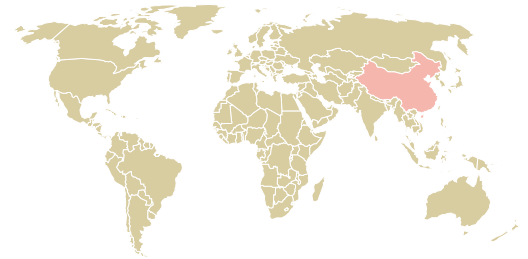

TOP DESTINATION COUNTRIES OF CHICKEN IMPORTED BY YOUYOU FOODS CO., LTD: