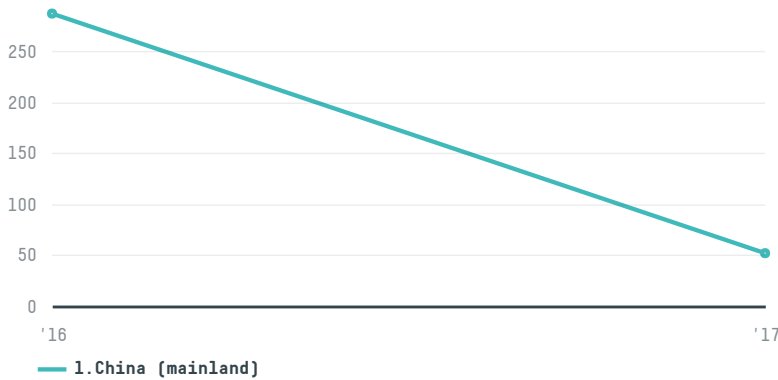

TOP DESTINATION COUNTRIES OF CHICKEN IMPORTED BY YOUYOU FOODS CO., LTD: