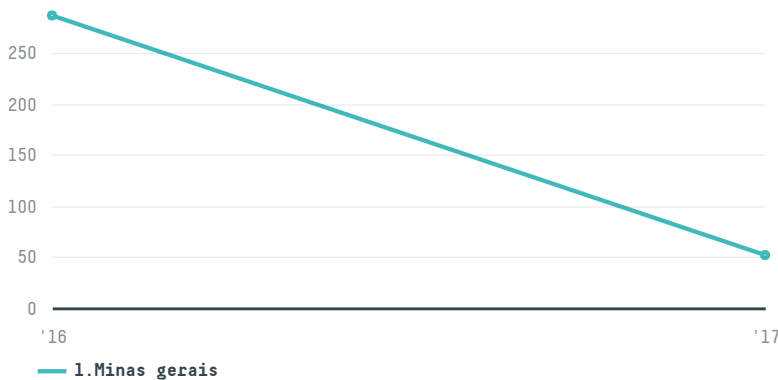

TOP DESTINATION COUNTRIES OF CHICKEN IMPORTED BY YOUYOU FOODS CO., LTD: