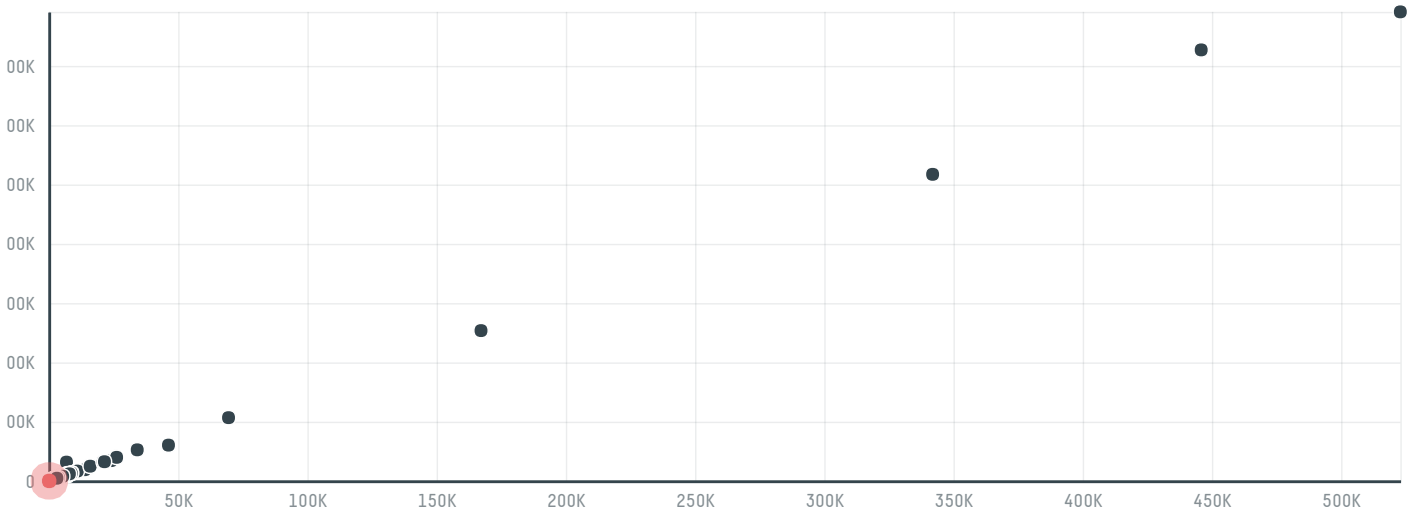

MUNICIPALITY	SOY DEFORESTATION RISK FOR FEED	CO2 EMISSIONS RISK FROM SOY DEFORESTATION FOR FEED (T CO2)
FUNILANDIA	0ha	2.3t CO2
JEQUITIBA	0ha	0.6t CO2

BIOME	SOY DEFORESTATION RISK FOR FEED	CO2 EMISSIONS RISK FROM SOY DEFORESTATION FOR FEED (T CO2)
CERRADO	0ha	2.9t CO2

COMPARING COMPANIES IMPORTING CHICKEN FROM BRAZIL IN 2017

Trase is a partnership between

In collaboration with

Donors

This website uses cookies to provide you with an improved user experience. By continuing to browse this site, you consent to the use of cookies and similar technologies. Please visit our [privacy policy](#) for further details.

I AGREE