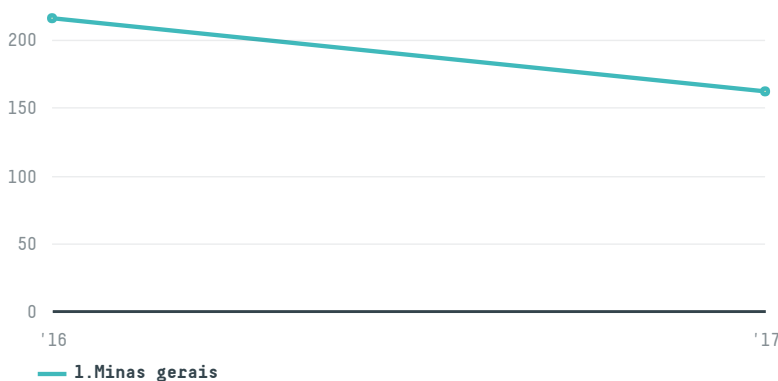

TOP DESTINATION COUNTRIES OF CHICKEN IMPORTED BY SHANGHAI CHEN RUI INTERNATIONAL TRADE CO. LTD: