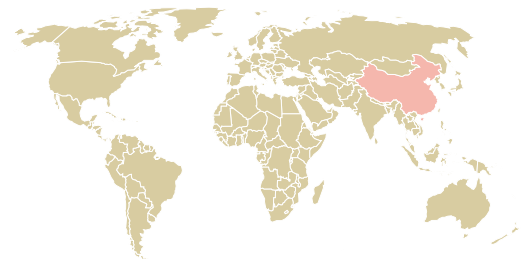

TOP DESTINATION COUNTRIES OF CHICKEN IMPORTED BY SHANGHAI CHEN RUI INTERNATIONAL TRADE CO. LTD: