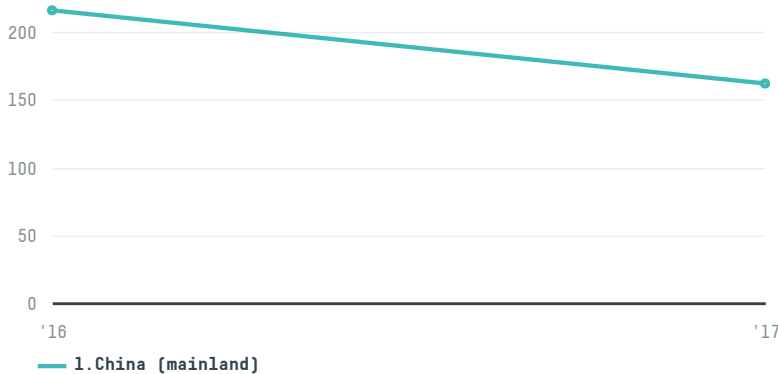

TOP DESTINATION COUNTRIES OF CHICKEN IMPORTED BY SHANGHAI CHEN RUI INTERNATIONAL TRADE CO. LTD: