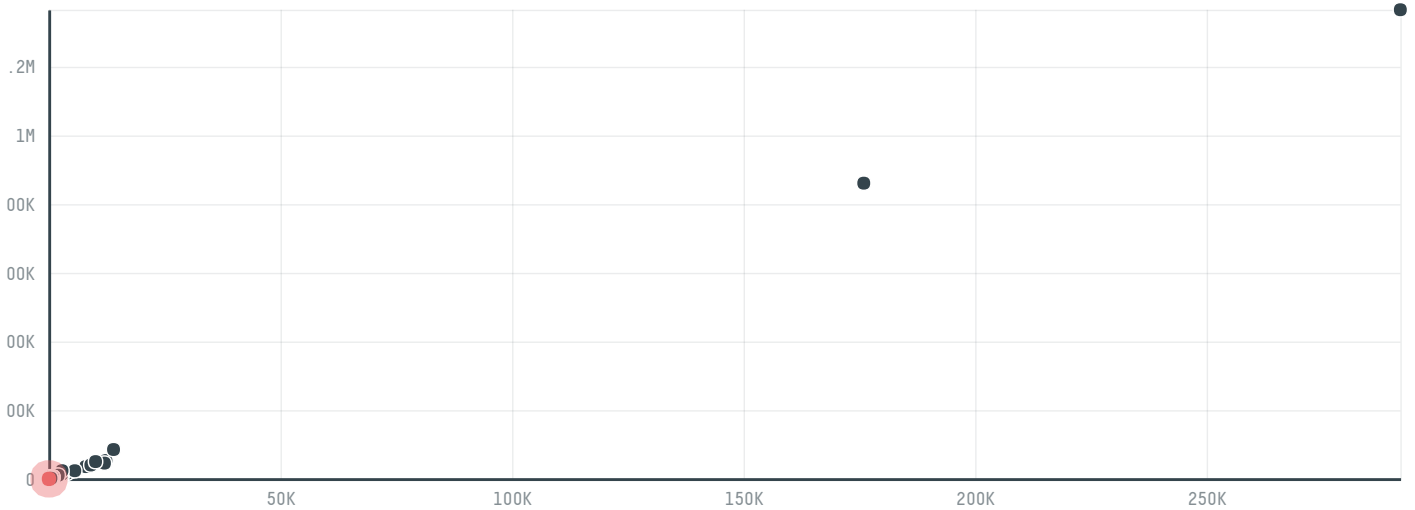

MUNICIPALITY	SOY DEFORESTATION RISK FOR FEED	CO2 EMISSIONS RISK FROM SOY DEFORESTATION FOR FEED (T CO2)
FUNILANDIA	0ha	0.8t CO2
JEQUITIBA	0ha	0.6t CO2

BIOME	SOY DEFORESTATION RISK FOR FEED	CO2 EMISSIONS RISK FROM SOY DEFORESTATION FOR FEED (T CO2)
CERRADO	0ha	1.4t CO2

COMPARING COMPANIES IMPORTING CHICKEN FROM BRAZIL IN 2016

Trase is a partnership between

In collaboration with

Donors

This website uses cookies to provide you with an improved user experience. By continuing to browse this site, you consent to the use of cookies and similar technologies. Please visit our [privacy policy](#) for further details.

I AGREE