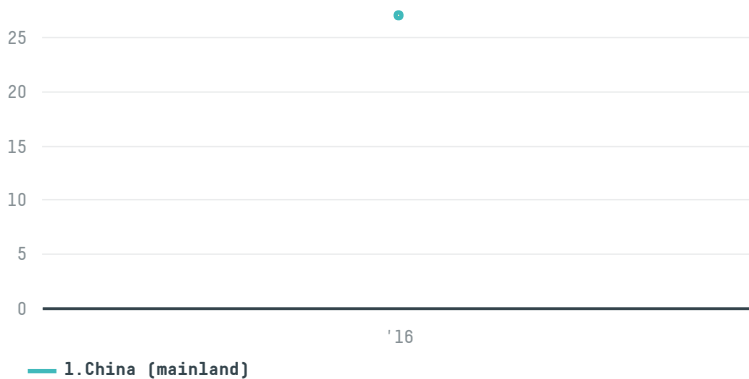

TOP DESTINATION COUNTRIES OF CHICKEN IMPORTED BY NINGBO FENG MANG IMPORT & EXPORT CO. LTD.: