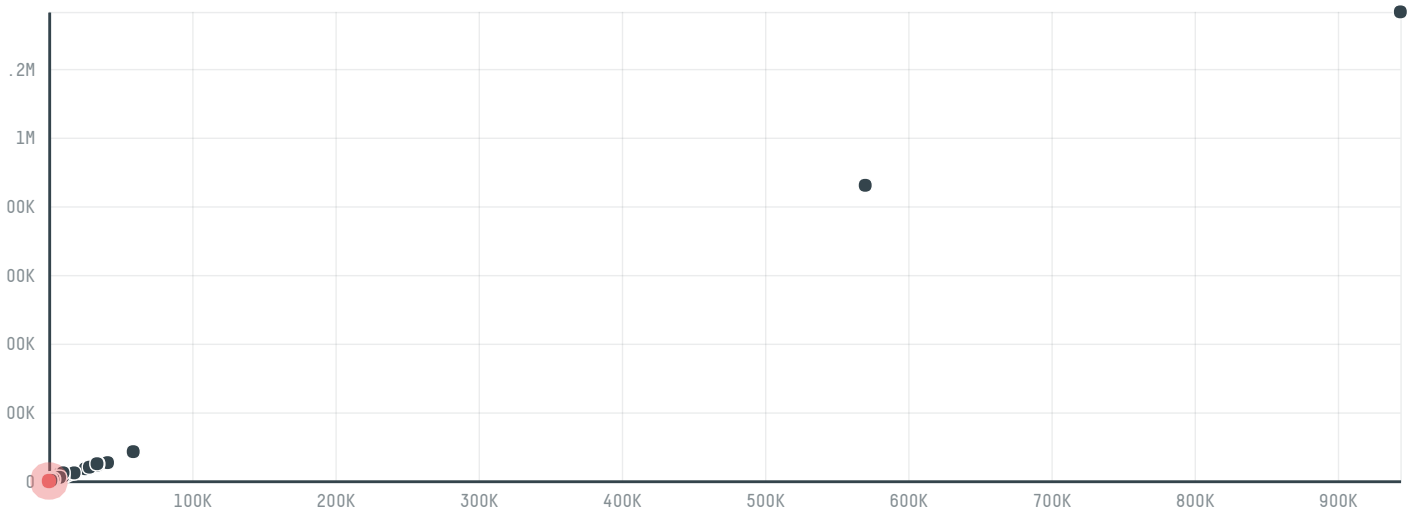

MUNICIPALITY	SOY DEFORESTATION RISK FOR FEED	CO2 EMISSIONS RISK FROM SOY DEFORESTATION FOR FEED (T CO2)
FUNILANDIA	0ha	0.8t CO2
JEQUITIBA	0ha	0.6t CO2

BIOME	SOY DEFORESTATION RISK FOR FEED	CO2 EMISSIONS RISK FROM SOY DEFORESTATION FOR FEED (T CO2)
CERRADO	0ha	1.4t CO2

COMPARING COMPANIES IMPORTING CHICKEN FROM BRAZIL IN 2016

Trase is a partnership between

In collaboration with

Donors

This website uses cookies to provide you with an improved user experience. By continuing to browse this site, you consent to the use of cookies and similar technologies. Please visit our [privacy policy](#) for further details.

I AGREE