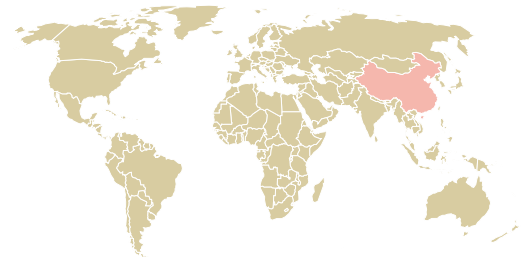

trase

Ningbo feng mang import & export co. ltd.

ACTIVITY: **Importer**
COMMODITY: **Chicken**
COUNTRY: **Brazil**
YEAR: **2016**

Ningbo feng mang import & export co. ltd. was the 1420th largest importer of chicken from BRAZIL in 2016, accounting for 27 tons. The main destination of the chicken imported by Ningbo feng mang import & export co. ltd. is China (mainland), accounting for 100% of the total.

TOP DESTINATION COUNTRIES OF CHICKEN IMPORTED BY NINGBO FENG MANG IMPORT & EXPORT CO. LTD.:

MUNICIPALITY	SOY DEFORESTATION RISK FOR FEED	CO2 EMISSIONS RISK FROM SOY DEFORESTATION FOR FEED (T CO2)
FUNILANDIA	0ha	0.8t CO2
JEQUITIBA	0ha	0.6t CO2