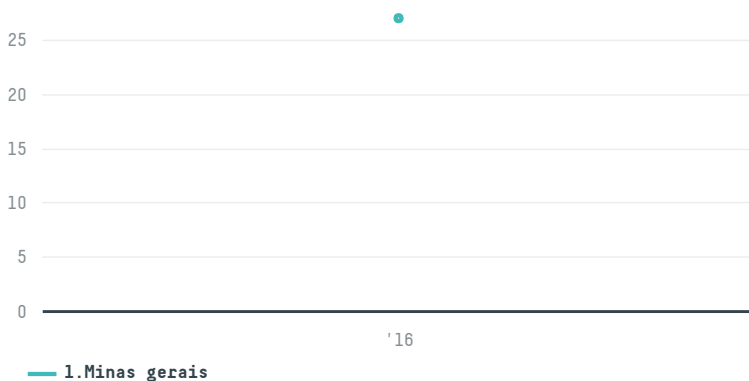

TOP DESTINATION COUNTRIES OF CHICKEN IMPORTED BY NINGBO FENG MANG IMPORT & EXPORT CO. LTD.: