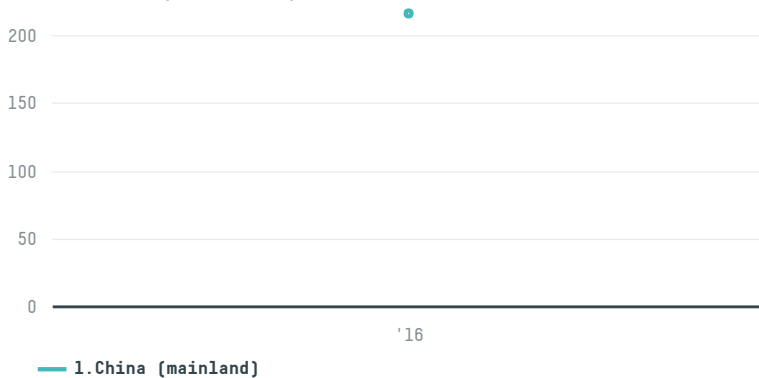

TOP DESTINATION COUNTRIES OF CHICKEN IMPORTED BY COFCO MEAT (BEIJING) CO., LTD: