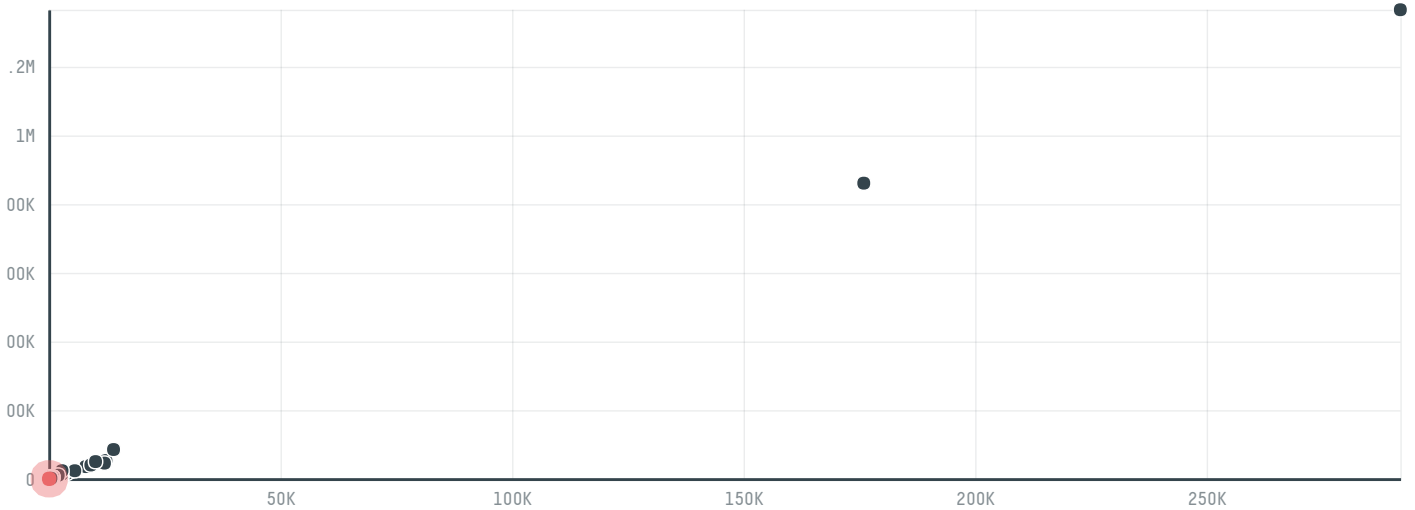

MUNICIPALITY	SOY DEFORESTATION RISK FOR FEED	CO2 EMISSIONS RISK FROM SOY DEFORESTATION FOR FEED (T CO2)
FUNILANDIA	0.1ha	6.3t CO2
JEQUITIBA	0ha	4.5t CO2

BIOME	SOY DEFORESTATION RISK FOR FEED	CO2 EMISSIONS RISK FROM SOY DEFORESTATION FOR FEED (T CO2)
CERRADO	0.1ha	10.8t CO2

COMPARING COMPANIES IMPORTING CHICKEN FROM BRAZIL IN 2016

Trase is a partnership between

In collaboration with

Donors

This website uses cookies to provide you with an improved user experience. By continuing to browse this site, you consent to the use of cookies and similar technologies. Please visit our [privacy policy](#) for further details.

I AGREE