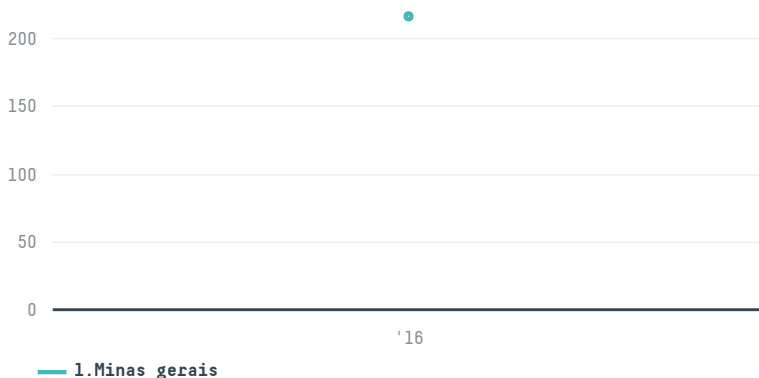

TOP DESTINATION COUNTRIES OF CHICKEN IMPORTED BY COFCO MEAT (BEIJING) CO., LTD: