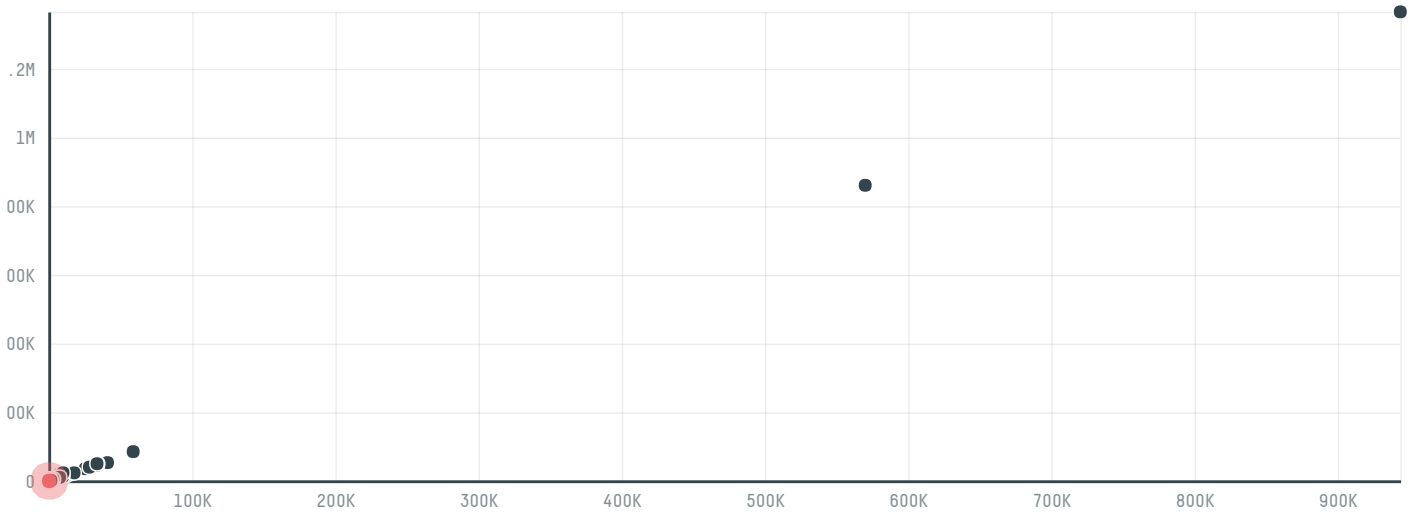

MUNICIPALITY	SOY DEFORESTATION RISK FOR FEED	CO2 EMISSIONS RISK FROM SOY DEFORESTATION FOR FEED (T CO2)
FUNILANDIA	0.1ha	6.3t CO2
JEQUITIBA	0ha	4.5t CO2

BIOME	SOY DEFORESTATION RISK FOR FEED	CO2 EMISSIONS RISK FROM SOY DEFORESTATION FOR FEED (T CO2)
CERRADO	0.1ha	10.8t CO2

COMPARING COMPANIES IMPORTING CHICKEN FROM BRAZIL IN 2016

Trase is a partnership between

In collaboration with

Donors

This website uses cookies to provide you with an improved user experience. By continuing to browse this site, you consent to the use of cookies and similar technologies. Please visit our [privacy policy](#) for further details.

I AGREE