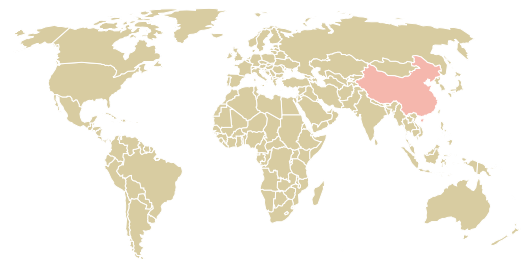

TOP DESTINATION COUNTRIES OF CHICKEN IMPORTED BY COFCO MEAT (BEIJING) CO., LTD: