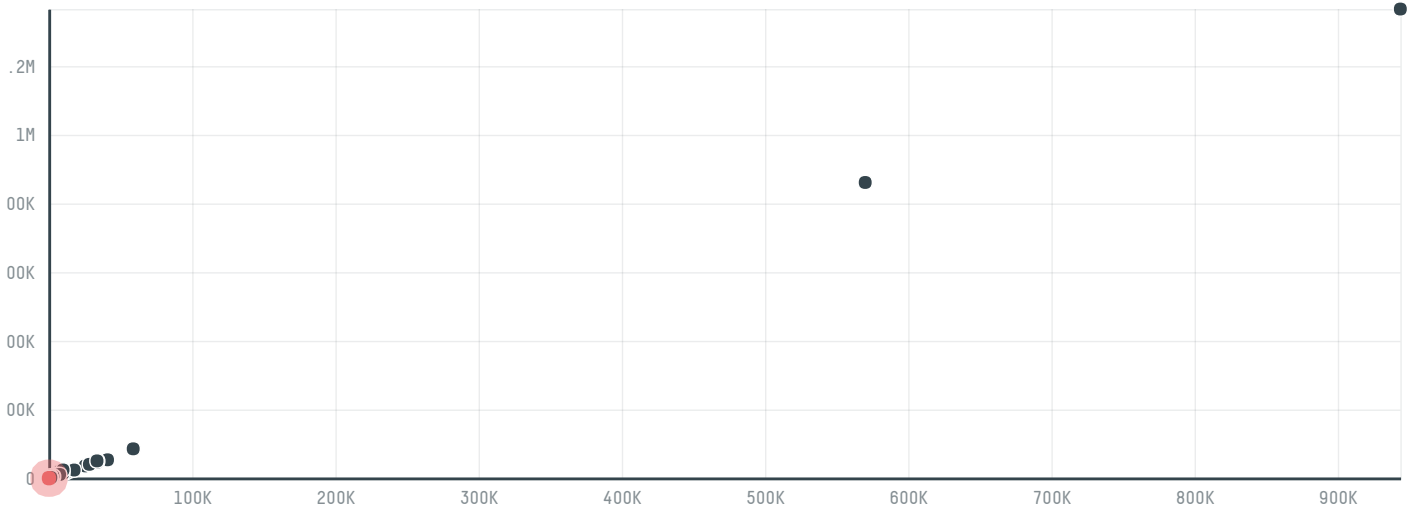

MUNICIPALITY	SOY DEFORESTATION RISK FOR FEED	CO2 EMISSIONS RISK FROM SOY DEFORESTATION FOR FEED (T CO2)
WESTFALIA	0ha	0t CO2

BIOME	SOY DEFORESTATION RISK FOR FEED	CO2 EMISSIONS RISK FROM SOY DEFORESTATION FOR FEED (T CO2)
MATA ATLANTICA	0ha	0t CO2

COMPARING COMPANIES IMPORTING CHICKEN FROM BRAZIL IN 2016

Trase is a partnership between

In collaboration with

Donors