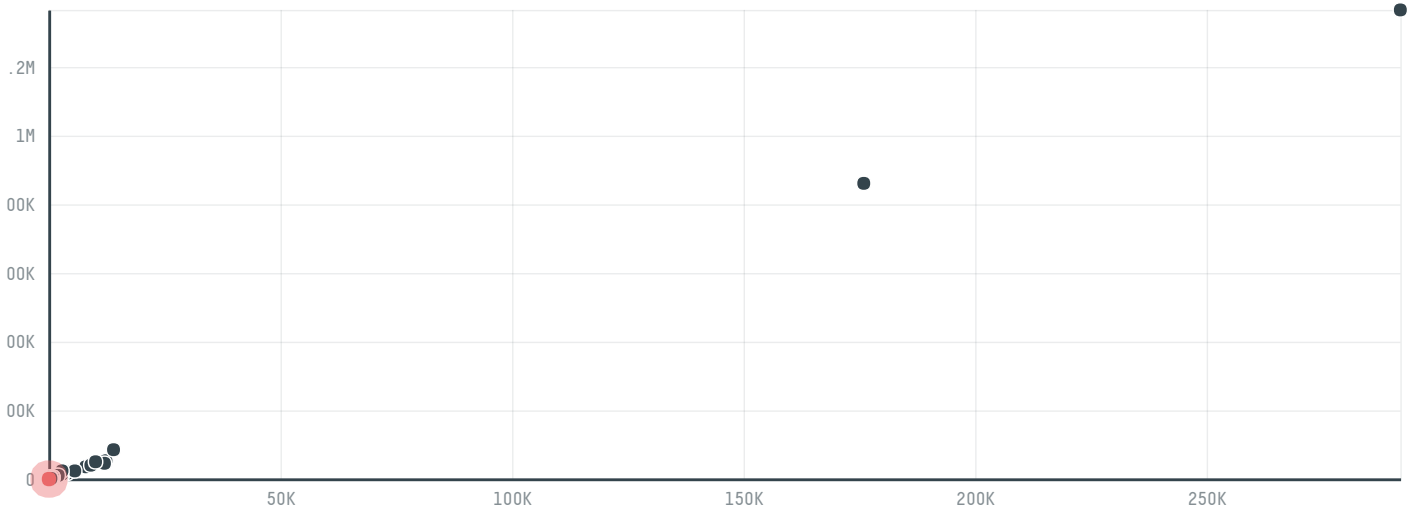

MUNICIPALITY	SOY DEFORESTATION RISK FOR FEED	CO2 EMISSIONS RISK FROM SOY DEFORESTATION FOR FEED (T CO2)
WESTFALIA	0ha	0t CO2

BIOME	SOY DEFORESTATION RISK FOR FEED	CO2 EMISSIONS RISK FROM SOY DEFORESTATION FOR FEED (T CO2)
MATA ATLANTICA	0ha	0t CO2

COMPARING COMPANIES IMPORTING CHICKEN FROM BRAZIL IN 2016

Trase is a partnership between

In collaboration with

Donors