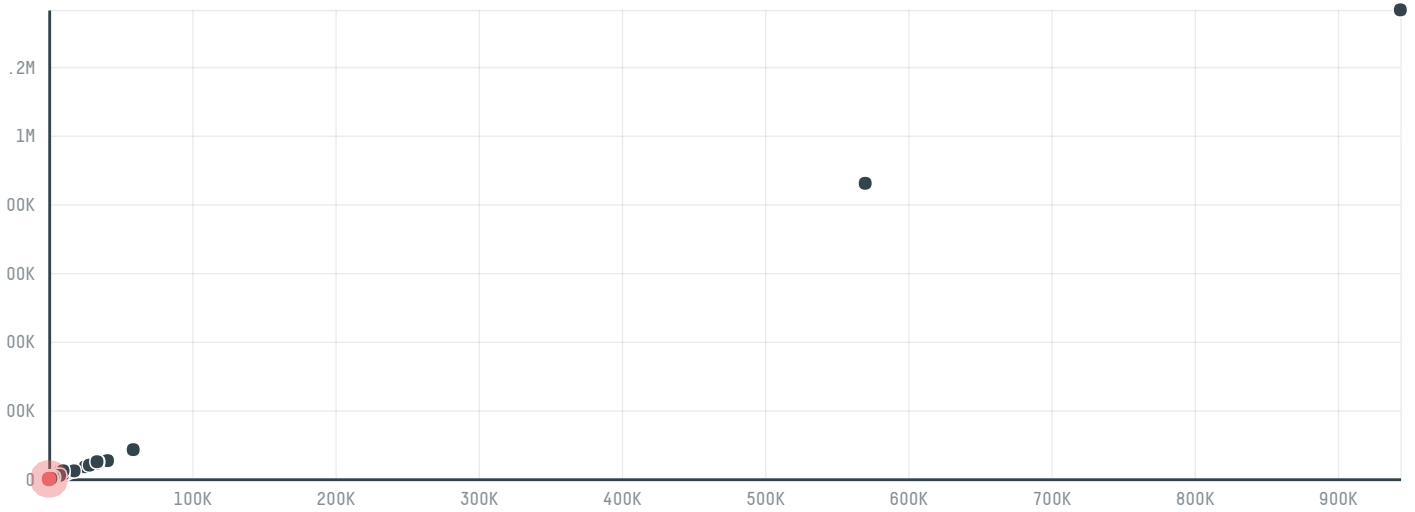

MUNICIPALITY	SOY DEFORESTATION RISK FOR FEED	CO2 EMISSIONS RISK FROM SOY DEFORESTATION FOR FEED (T CO2)
HARMONIA	0ha	0t CO2
SAO SEBASTIAO DO CAI	0ha	0t CO2

BIOME	SOY DEFORESTATION RISK FOR FEED	CO2 EMISSIONS RISK FROM SOY DEFORESTATION FOR FEED (T CO2)
MATA ATLANTICA	0ha	0t CO2

COMPARING COMPANIES IMPORTING CHICKEN FROM BRAZIL IN 2016

Trase is a partnership between

In collaboration with

Donors

This website uses cookies to provide you with an improved user experience. By continuing to browse this site, you consent to the use of cookies and similar technologies. Please visit our [privacy policy](#) for further details.

I AGREE