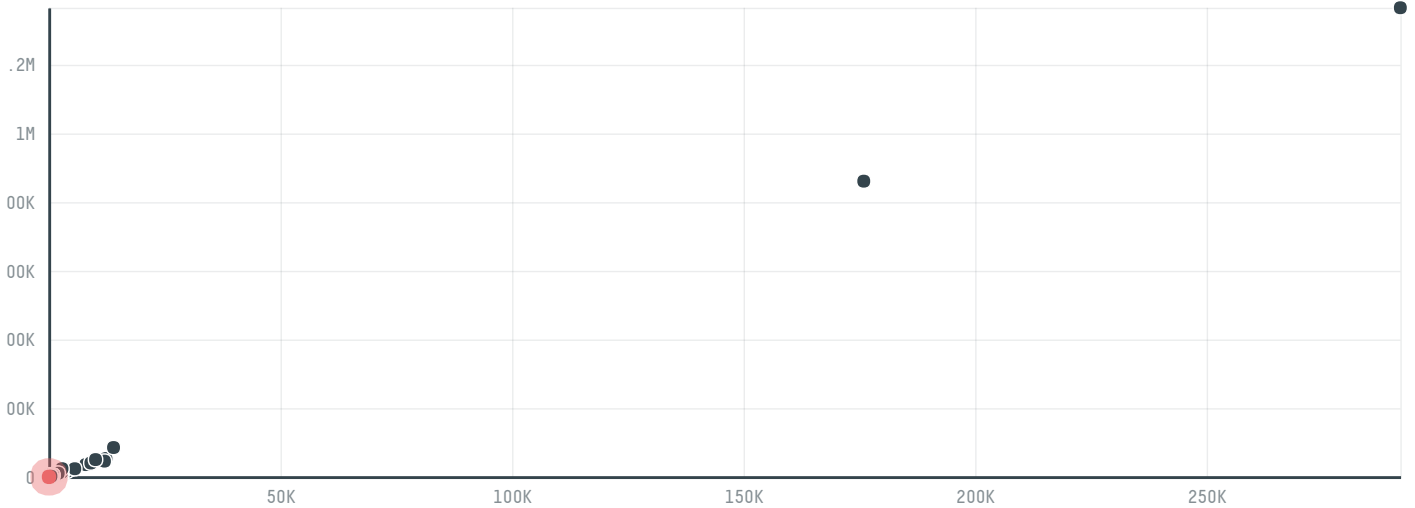

MUNICIPALITY	SOY DEFORESTATION RISK FOR FEED	CO2 EMISSIONS RISK FROM SOY DEFORESTATION FOR FEED (T CO2)
HARMONIA	0ha	0t CO2
SAO SEBASTIAO DO CAI	0ha	0t CO2

BIOME	SOY DEFORESTATION RISK FOR FEED	CO2 EMISSIONS RISK FROM SOY DEFORESTATION FOR FEED (T CO2)
MATA ATLANTICA	0ha	0t CO2

COMPARING COMPANIES IMPORTING CHICKEN FROM BRAZIL IN 2016

Trase is a partnership between

In collaboration with

Donors

This website uses cookies to provide you with an improved user experience. By continuing to browse this site, you consent to the use of cookies and similar technologies. Please visit our [privacy policy](#) for further details.

I AGREE