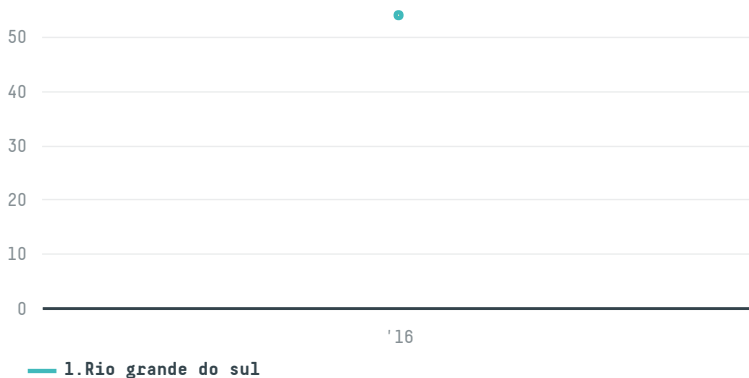

TOP DESTINATION COUNTRIES OF CHICKEN IMPORTED BY SHANGHAI PARADISE GARDEN HEALTHY FOOD CO,LTD: