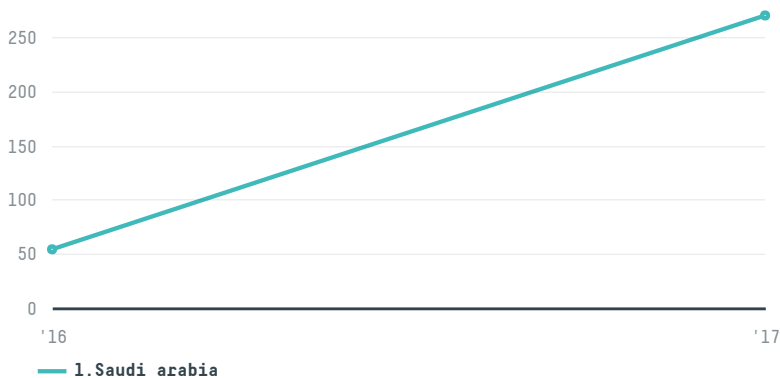

TOP DESTINATION COUNTRIES OF CHICKEN IMPORTED BY PERFECTA GENERAL TRADING BRANCH: