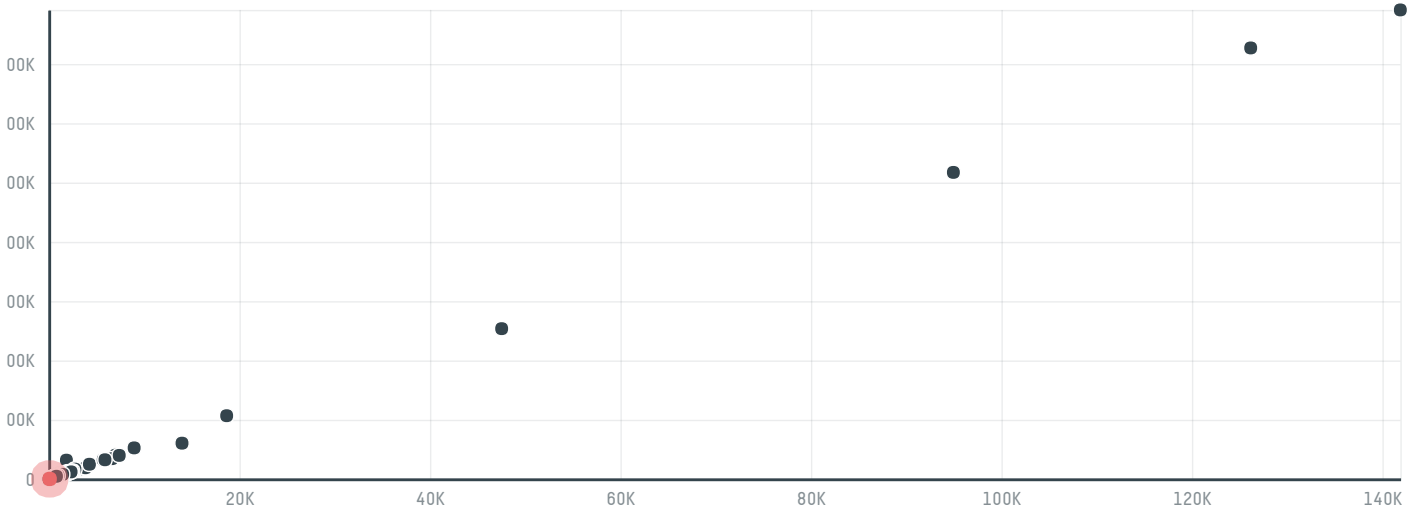

MUNICIPALITY	SOY DEFORESTATION RISK FOR FEED	CO2 EMISSIONS RISK FROM SOY DEFORESTATION FOR FEED (T CO2)
PARECI NOVO	0ha	0t CO2

BIOME	SOY DEFORESTATION RISK FOR FEED	CO2 EMISSIONS RISK FROM SOY DEFORESTATION FOR FEED (T CO2)
MATA ATLANTICA	0ha	0t CO2

COMPARING COMPANIES IMPORTING CHICKEN FROM BRAZIL IN 2017

Trase is a partnership between

In collaboration with

Donors

This website uses cookies to provide you with an improved user experience. By continuing to browse this site, you consent to the use of cookies and similar technologies. Please visit our [privacy policy](#) for further details.

I AGREE