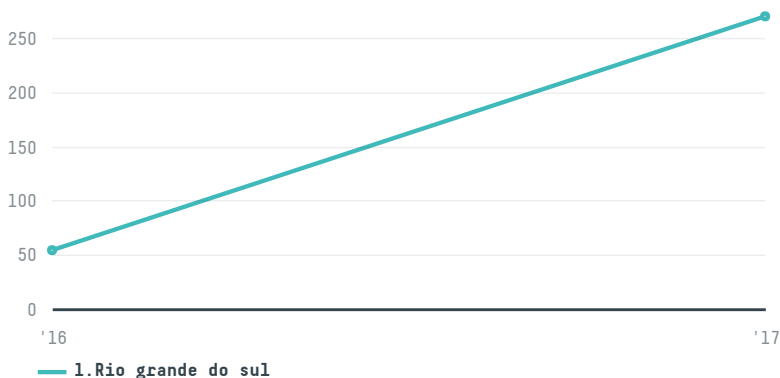

TOP DESTINATION COUNTRIES OF CHICKEN IMPORTED BY PERFECTA GENERAL TRADING BRANCH: