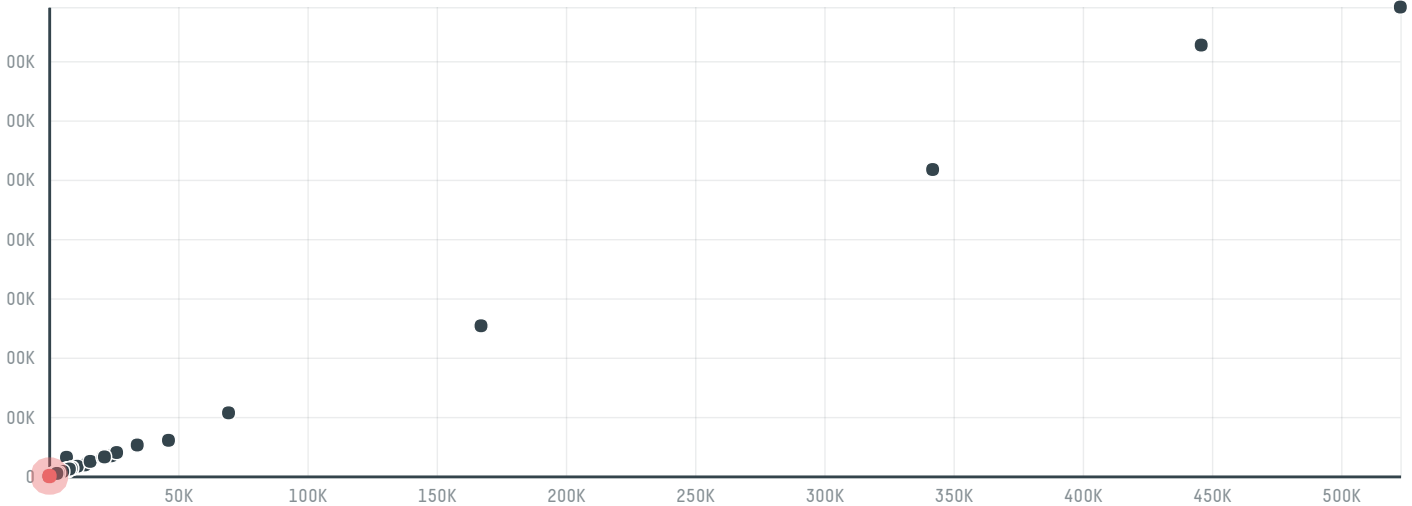

MUNICIPALITY	SOY DEFORESTATION RISK FOR FEED	CO2 EMISSIONS RISK FROM SOY DEFORESTATION FOR FEED (T CO2)
PARECI NOVO	0ha	0t CO2

BIOME	SOY DEFORESTATION RISK FOR FEED	CO2 EMISSIONS RISK FROM SOY DEFORESTATION FOR FEED (T CO2)
MATA ATLANTICA	0ha	0t CO2

COMPARING COMPANIES IMPORTING CHICKEN FROM BRAZIL IN 2017

Trase is a partnership between

In collaboration with

Donors

This website uses cookies to provide you with an improved user experience. By continuing to browse this site, you consent to the use of cookies and similar technologies. Please visit our [privacy policy](#) for further details.

I AGREE