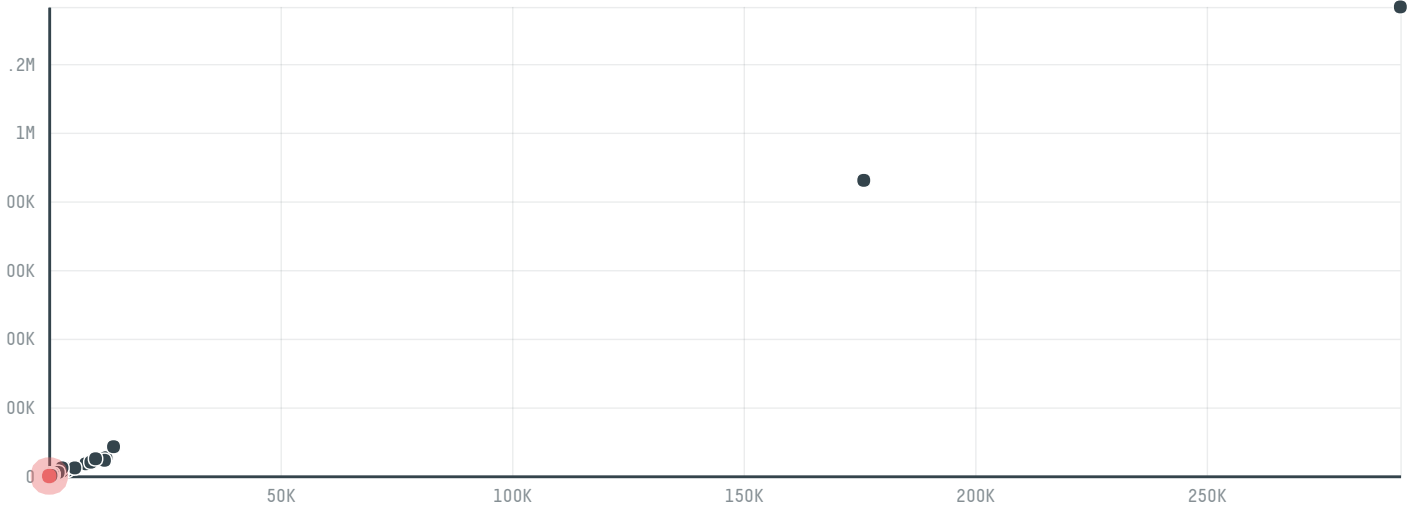

MUNICIPALITY	SOY DEFORESTATION RISK FOR FEED	CO2 EMISSIONS RISK FROM SOY DEFORESTATION FOR FEED (T CO2)
PARECI NOVO	0ha	0t CO2

BIOME	SOY DEFORESTATION RISK FOR FEED	CO2 EMISSIONS RISK FROM SOY DEFORESTATION FOR FEED (T CO2)
MATA ATLANTICA	0ha	0t CO2

COMPARING COMPANIES IMPORTING CHICKEN FROM BRAZIL IN 2016

Trase is a partnership between

In collaboration with

Donors