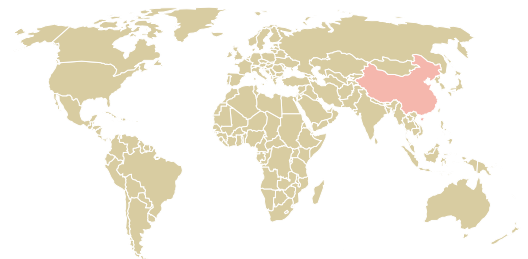

trase

Shenzhen ruikaixi import and export co ltd

ACTIVITY: **Importer**
COMMODITY: **Chicken**
COUNTRY: **Brazil**
YEAR: **2016**

Shenzhen ruikaixi import and export co ltd was the 955th largest importer of chicken from BRAZIL in 2016, accounting for 135 tons. The main destination of the chicken imported by Shenzhen ruikaixi import and export co ltd is China (mainland), accounting for 100% of the total.

TOP DESTINATION COUNTRIES OF CHICKEN IMPORTED BY SHENZHEN RUIKAIXI IMPORT AND EXPORT CO LTD:

MUNICIPALITY	SOY DEFORESTATION RISK FOR FEED	CO2 EMISSIONS RISK FROM SOY DEFORESTATION FOR FEED (T CO2)
PARECI NOVO	0ha	0t CO2