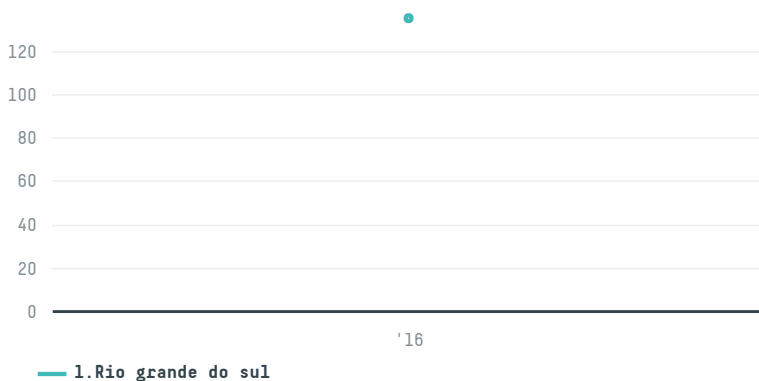

TOP DESTINATION COUNTRIES OF CHICKEN IMPORTED BY SHENZHEN RUIKAIXI IMPORT AND EXPORT CO LTD: