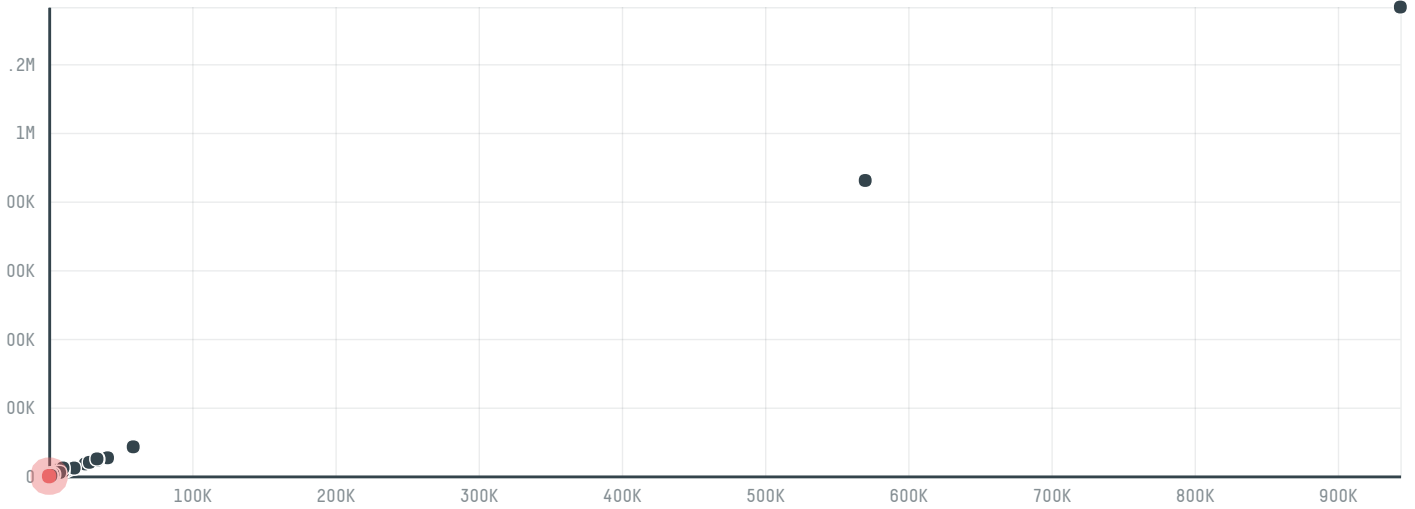

MUNICIPALITY	SOY DEFORESTATION RISK FOR FEED	CO2 EMISSIONS RISK FROM SOY DEFORESTATION FOR FEED (T CO2)
PARECI NOVO	0ha	0t CO2

BIOME	SOY DEFORESTATION RISK FOR FEED	CO2 EMISSIONS RISK FROM SOY DEFORESTATION FOR FEED (T CO2)
MATA ATLANTICA	0ha	0t CO2

COMPARING COMPANIES IMPORTING CHICKEN FROM BRAZIL IN 2016

Trase is a partnership between

In collaboration with

Donors