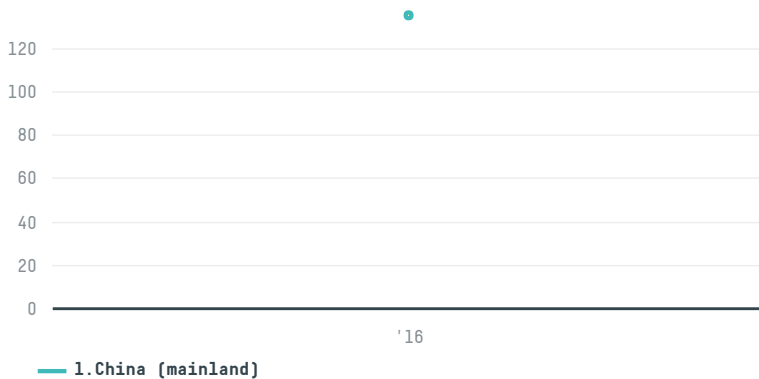

TOP DESTINATION COUNTRIES OF CHICKEN IMPORTED BY SHENZHEN RUIKAIXI IMPORT AND EXPORT CO LTD: