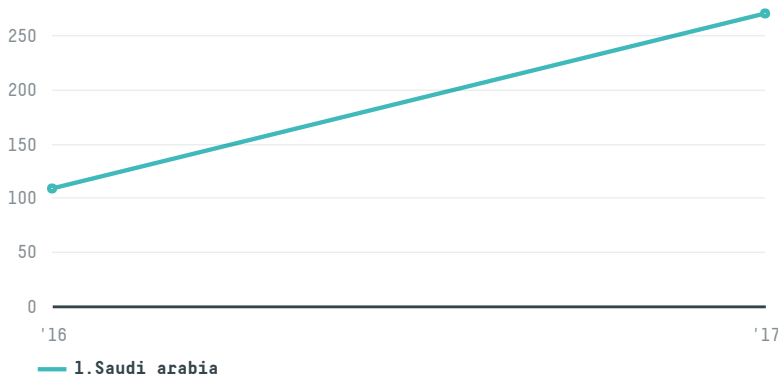

TOP DESTINATION COUNTRIES OF CHICKEN IMPORTED BY YOUSIF H. AL FARAN AL DOSSARY COLDSTORE.: