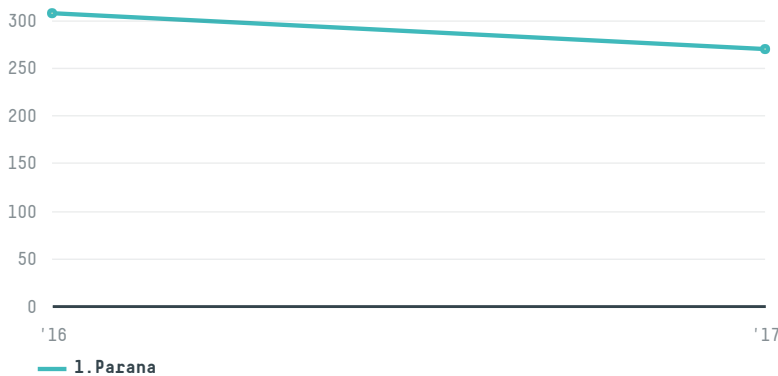

TOP DESTINATION COUNTRIES OF CHICKEN IMPORTED BY LUTFI ABDULHAMID MOAWWAD TRADING EST: