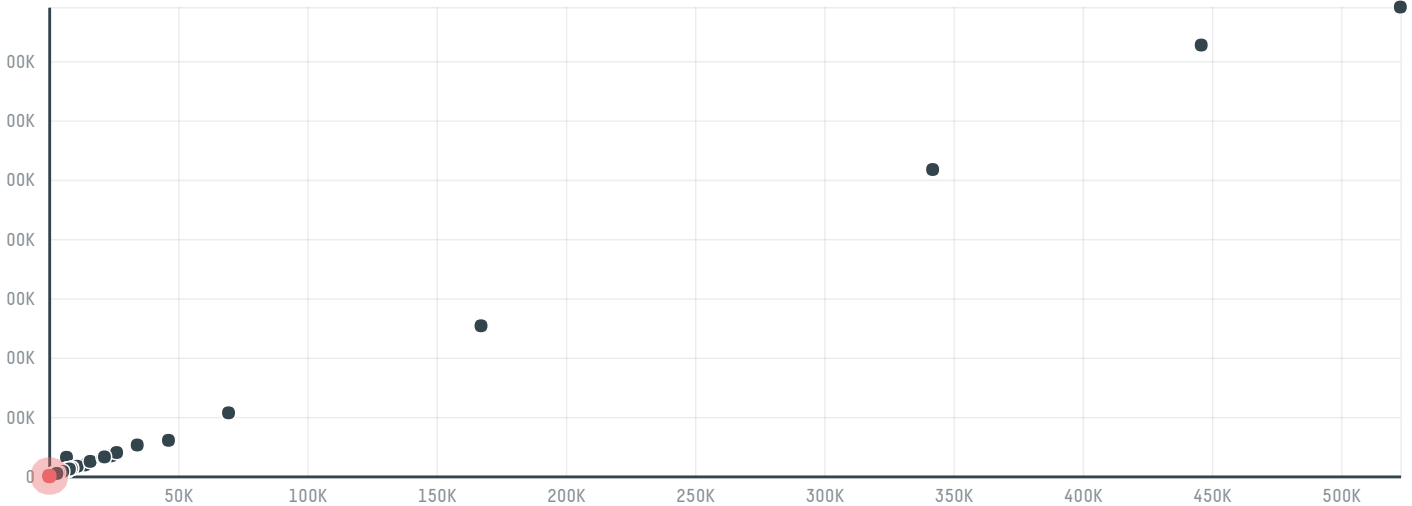

MUNICIPALITY	SOY DEFORESTATION RISK FOR FEED	CO2 EMISSIONS RISK FROM SOY DEFORESTATION FOR FEED (T CO2)
GUARACI	0ha	2.5t CO2

BIOME	SOY DEFORESTATION RISK FOR FEED	CO2 EMISSIONS RISK FROM SOY DEFORESTATION FOR FEED (T CO2)
MATA ATLANTICA	0ha	2.5t CO2

COMPARING COMPANIES IMPORTING CHICKEN FROM BRAZIL IN 2017

Trase is a partnership between

In collaboration with

Donors

This website uses cookies to provide you with an improved user experience. By continuing to browse this site, you consent to the use of cookies and similar technologies. Please visit our [privacy policy](#) for further details.

I AGREE