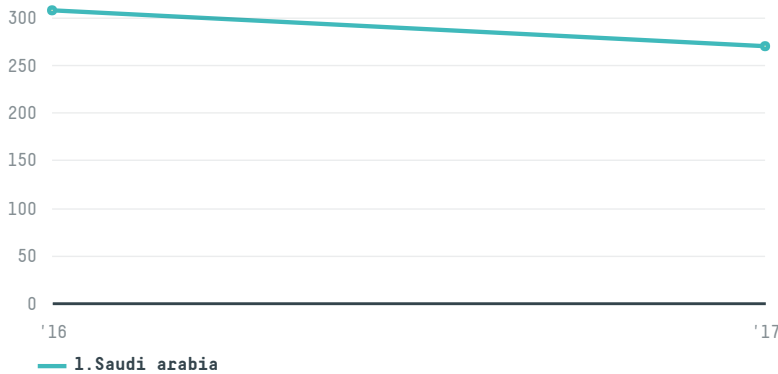

TOP DESTINATION COUNTRIES OF CHICKEN IMPORTED BY LUTFI ABDULHAMID MOAWWAD TRADING EST: