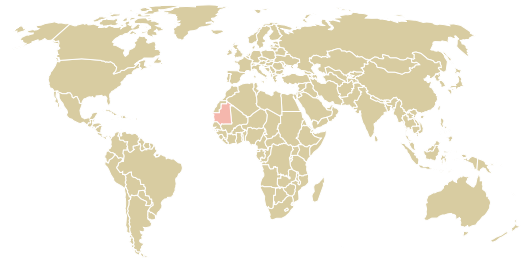

trase

Sunrise international, llc.

ACTIVITY	COMMODITY	COUNTRY	YEAR
Importer	Chicken	Brazil	2016

Sunrise international, llc. was the 1224th largest importer of chicken from BRAZIL in 2016, accounting for 56 tons. The main destination of the chicken imported by Sunrise international, llc. is Mauritania, accounting for 100% of the total.

TOP DESTINATION COUNTRIES OF CHICKEN IMPORTED BY SUNRISE INTERNATIONAL, LLC.:

□ N/A <5K >5K >100K >300K >1M

□ N/A <5K >5K >100K >300K >1M

MUNICIPALITY	SOY DEFORESTATION RISK FOR FEED	CO2 EMISSIONS RISK FROM SOY DEFORESTATION FOR FEED (T CO2)
JAGUAPITA	0ha	0t CO2
BIOME	SOY DEFORESTATION RISK FOR FEED	CO2 EMISSIONS RISK FROM SOY DEFORESTATION FOR FEED (T CO2)
MATA ATLANTICA	0ha	0t CO2