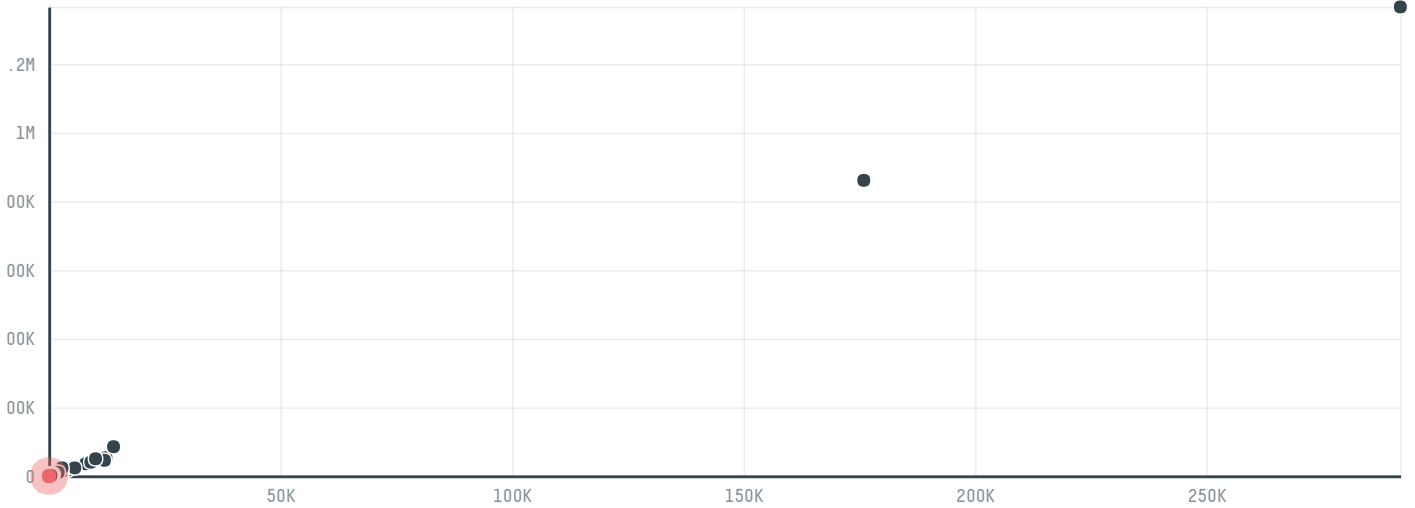

MUNICIPALITY	SOY DEFORESTATION RISK FOR FEED	CO2 EMISSIONS RISK FROM SOY DEFORESTATION FOR FEED (T CO2)
JAGUAPITA	0ha	0t CO2
BIOME	SOY DEFORESTATION RISK FOR FEED	CO2 EMISSIONS RISK FROM SOY DEFORESTATION FOR FEED (T CO2)
MATA ATLANTICA	0ha	0t CO2

COMPARING COMPANIES IMPORTING CHICKEN FROM BRAZIL IN 2016

Trase is a partnership between

In collaboration with

Donors

This website uses cookies to provide you with an improved user experience. By continuing to browse this site, you consent to the use of cookies and similar technologies. Please visit our [privacy policy](#) for further details.

I AGREE