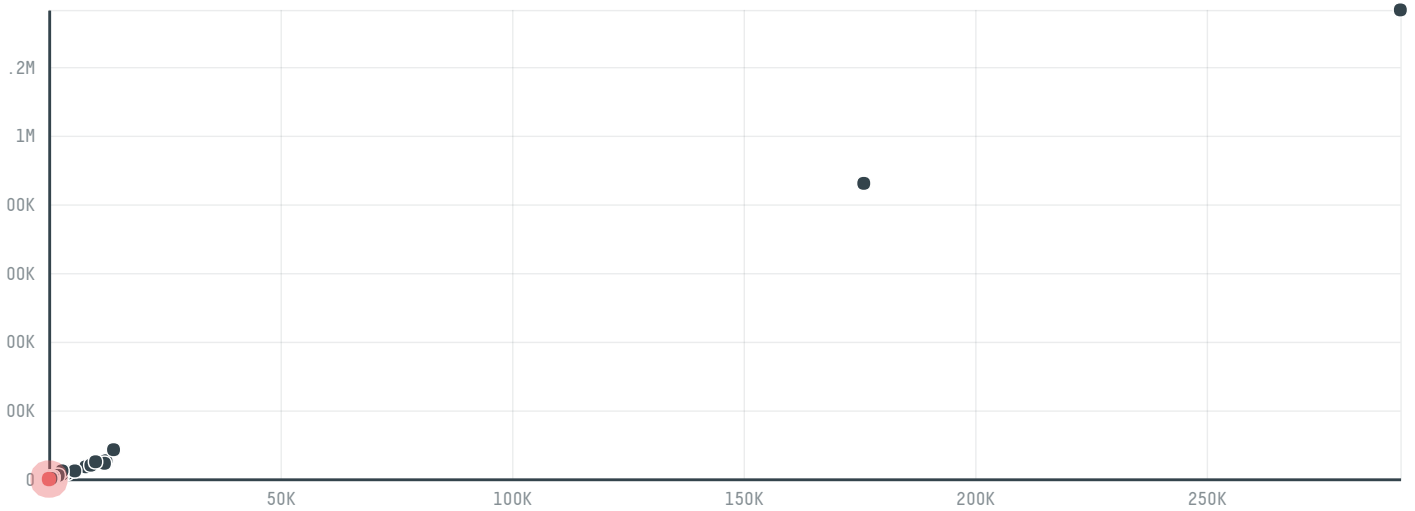

MUNICIPALITY	SOY DEFORESTATION RISK FOR FEED	CO2 EMISSIONS RISK FROM SOY DEFORESTATION FOR FEED (T CO2)
JAGUAPITA	0ha	0t CO2

BIOME	SOY DEFORESTATION RISK FOR FEED	CO2 EMISSIONS RISK FROM SOY DEFORESTATION FOR FEED (T CO2)
MATA ATLANTICA	0ha	0t CO2

COMPARING COMPANIES IMPORTING CHICKEN FROM BRAZIL IN 2016

Trase is a partnership between

In collaboration with

Donors

This website uses cookies to provide you with an improved user experience. By continuing to browse this site, you consent to the use of cookies and similar technologies. Please visit our [privacy policy](#) for further details.

I AGREE