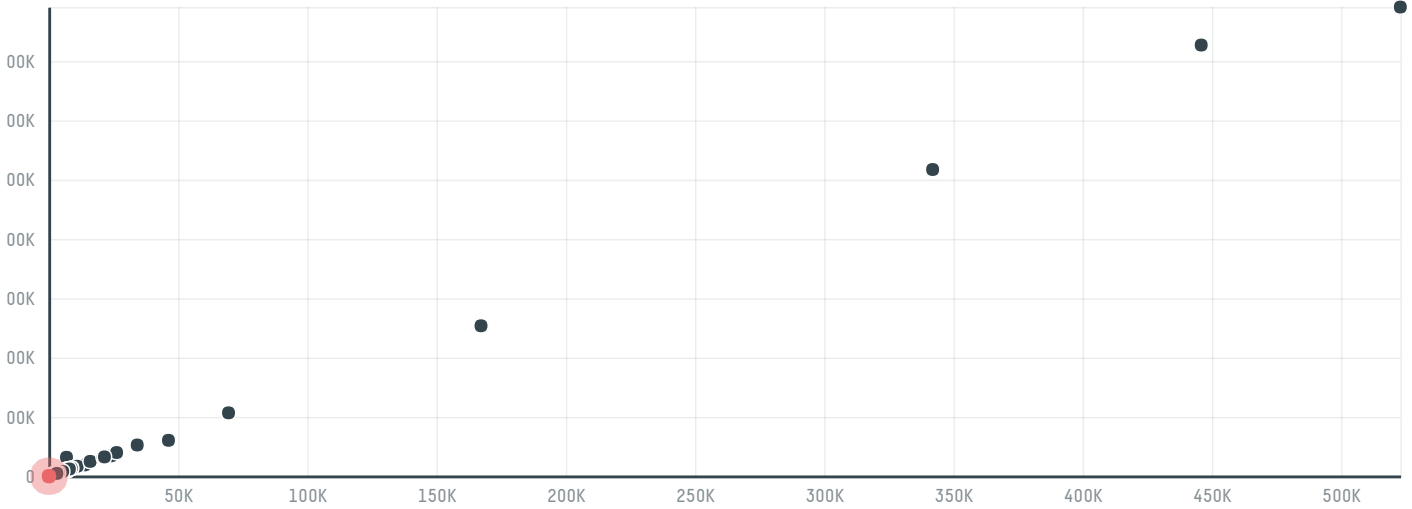

MUNICIPALITY	SOY DEFORESTATION RISK FOR FEED	CO2 EMISSIONS RISK FROM SOY DEFORESTATION FOR FEED (T CO2)
GUARACI	0ha	0.2t CO2

BIOME	SOY DEFORESTATION RISK FOR FEED	CO2 EMISSIONS RISK FROM SOY DEFORESTATION FOR FEED (T CO2)
MATA ATLANTICA	0ha	0.2t CO2

COMPARING COMPANIES IMPORTING CHICKEN FROM BRAZIL IN 2017

Trase is a partnership between

In collaboration with

Donors

This website uses cookies to provide you with an improved user experience. By continuing to browse this site, you consent to the use of cookies and similar technologies. Please visit our [privacy policy](#) for further details.

I AGREE