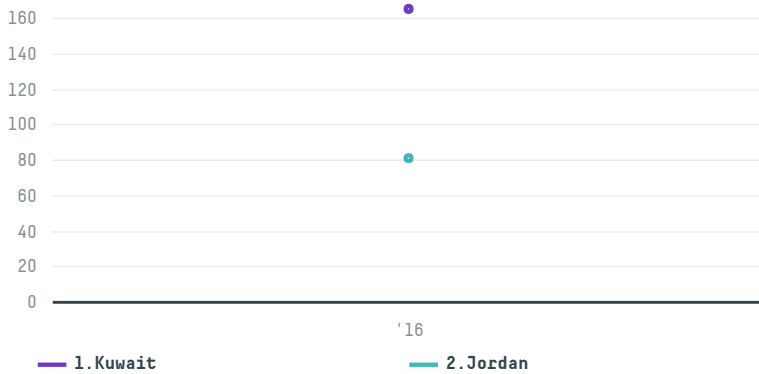

TOP DESTINATION COUNTRIES OF CHICKEN IMPORTED BY KIRKUK STORAGE AND GENERAL TRADING COMPANY.: