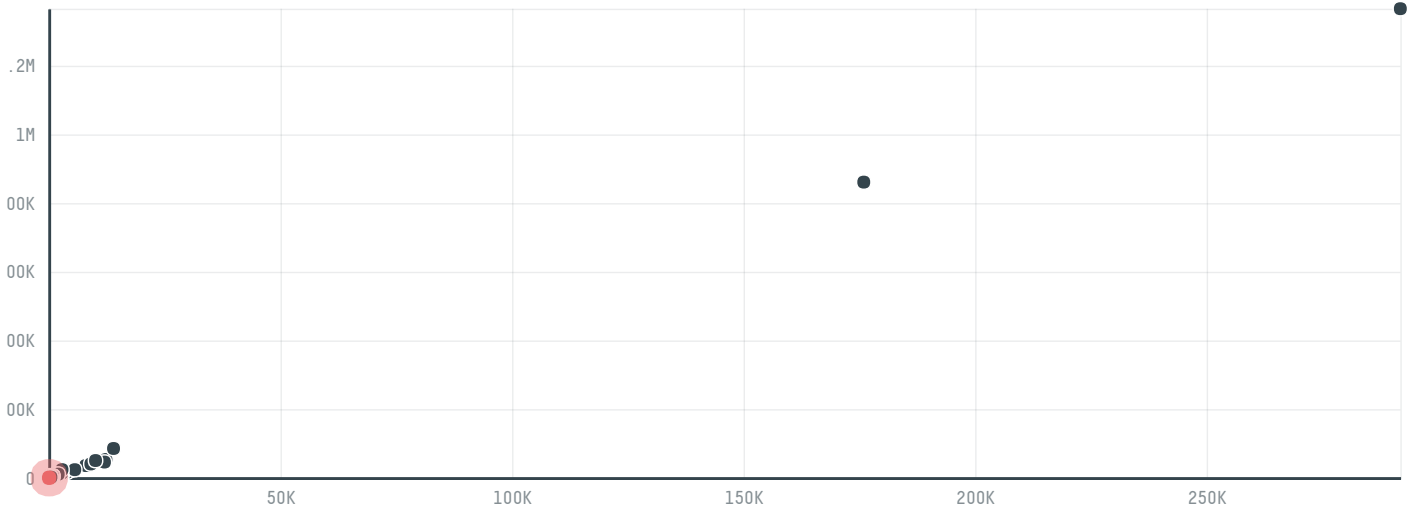

MUNICIPALITY	SOY DEFORESTATION RISK FOR FEED	CO2 EMISSIONS RISK FROM SOY DEFORESTATION FOR FEED (T CO2)
ITAQUIRAI	0ha	0t CO2
MIRAGUAI	0ha	0t CO2

BIOME	SOY DEFORESTATION RISK FOR FEED	CO2 EMISSIONS RISK FROM SOY DEFORESTATION FOR FEED (T CO2)
MATA ATLANTICA	0ha	0t CO2

COMPARING COMPANIES IMPORTING CHICKEN FROM BRAZIL IN 2016

Trase is a partnership between

In collaboration with

Donors

This website uses cookies to provide you with an improved user experience. By continuing to browse this site, you consent to the use of cookies and similar technologies. Please visit our [privacy policy](#) for further details.

I AGREE