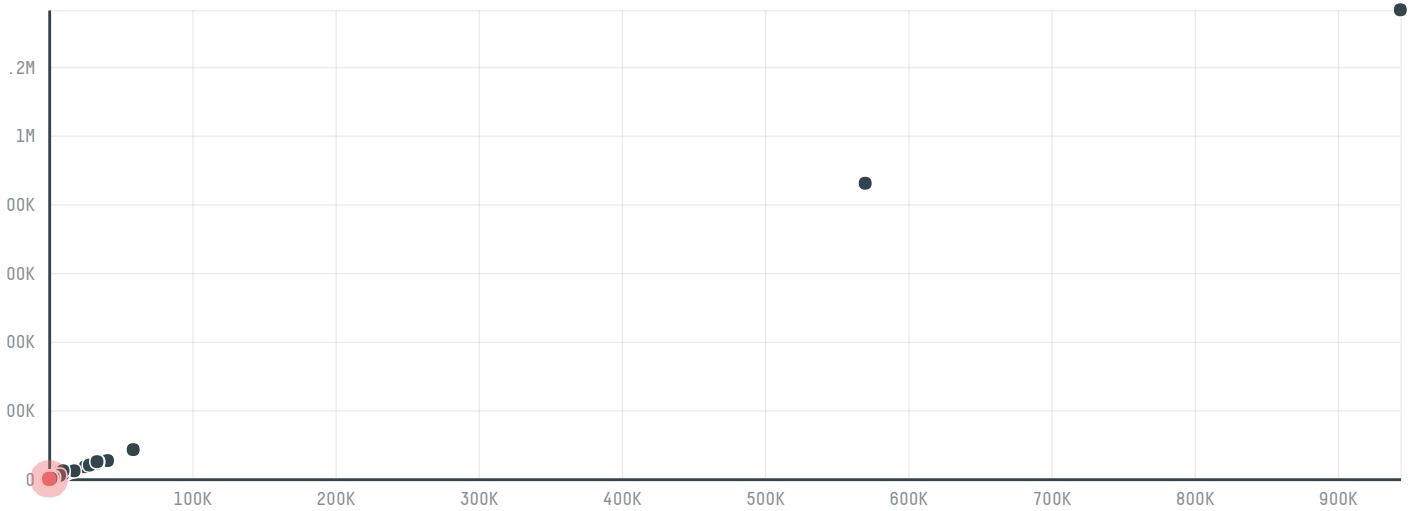

MUNICIPALITY	SOY DEFORESTATION RISK FOR FEED	CO2 EMISSIONS RISK FROM SOY DEFORESTATION FOR FEED (T CO2)
ITAQUIRAI	0ha	0t CO2
MIRAGUAI	0ha	0t CO2

BIOME	SOY DEFORESTATION RISK FOR FEED	CO2 EMISSIONS RISK FROM SOY DEFORESTATION FOR FEED (T CO2)
MATA ATLANTICA	0ha	0t CO2

COMPARING COMPANIES IMPORTING CHICKEN FROM BRAZIL IN 2016

Trase is a partnership between

In collaboration with

Donors

This website uses cookies to provide you with an improved user experience. By continuing to browse this site, you consent to the use of cookies and similar technologies. Please visit our [privacy policy](#) for further details.

I AGREE