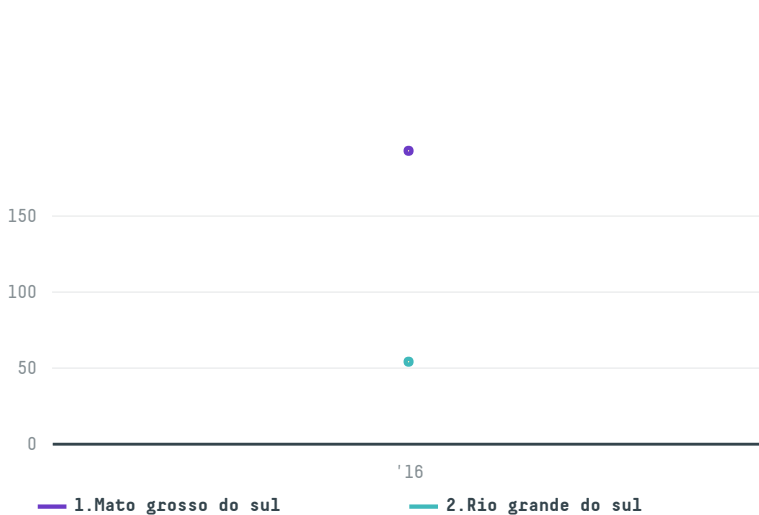

TOP DESTINATION COUNTRIES OF CHICKEN IMPORTED BY KIRKUK STORAGE AND GENERAL TRADING COMPANY.: