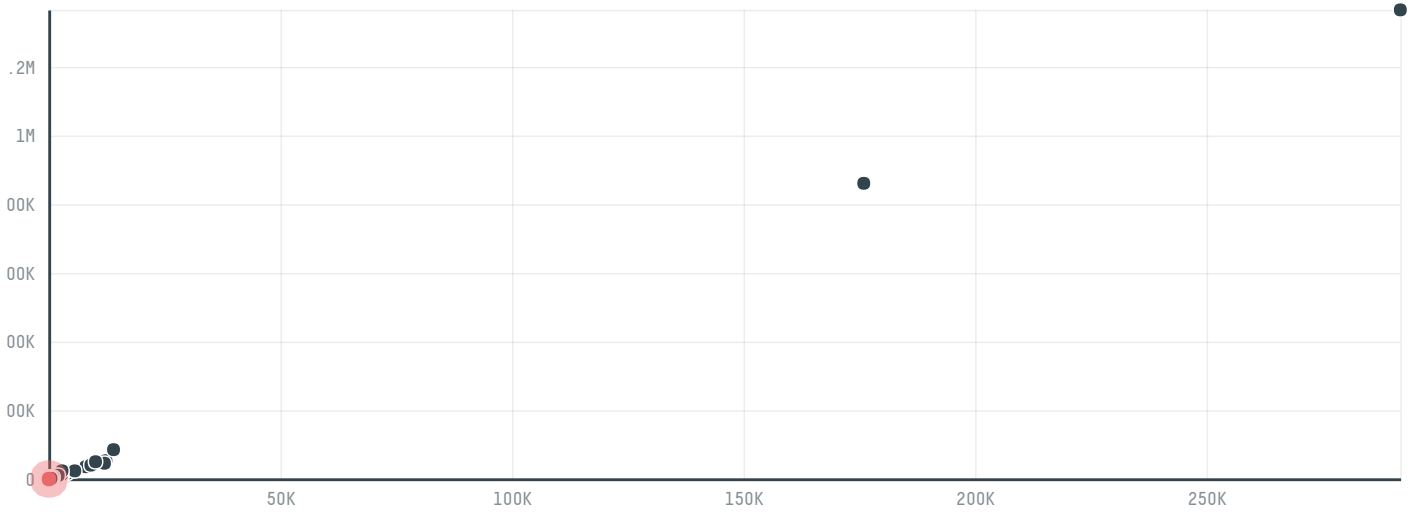

MUNICIPALITY	SOY DEFORESTATION RISK FOR FEED	CO2 EMISSIONS RISK FROM SOY DEFORESTATION FOR FEED (T CO2)
AGUIARNOPOLIS	0ha	3.7t CO2

BIOME	SOY DEFORESTATION RISK FOR FEED	CO2 EMISSIONS RISK FROM SOY DEFORESTATION FOR FEED (T CO2)
CERRADO	0ha	3.7t CO2

COMPARING COMPANIES IMPORTING CHICKEN FROM BRAZIL IN 2016

Trase is a partnership between

In collaboration with

Donors

This website uses cookies to provide you with an improved user experience. By continuing to browse this site, you consent to the use of cookies and similar technologies. Please visit our [privacy policy](#) for further details.

I AGREE