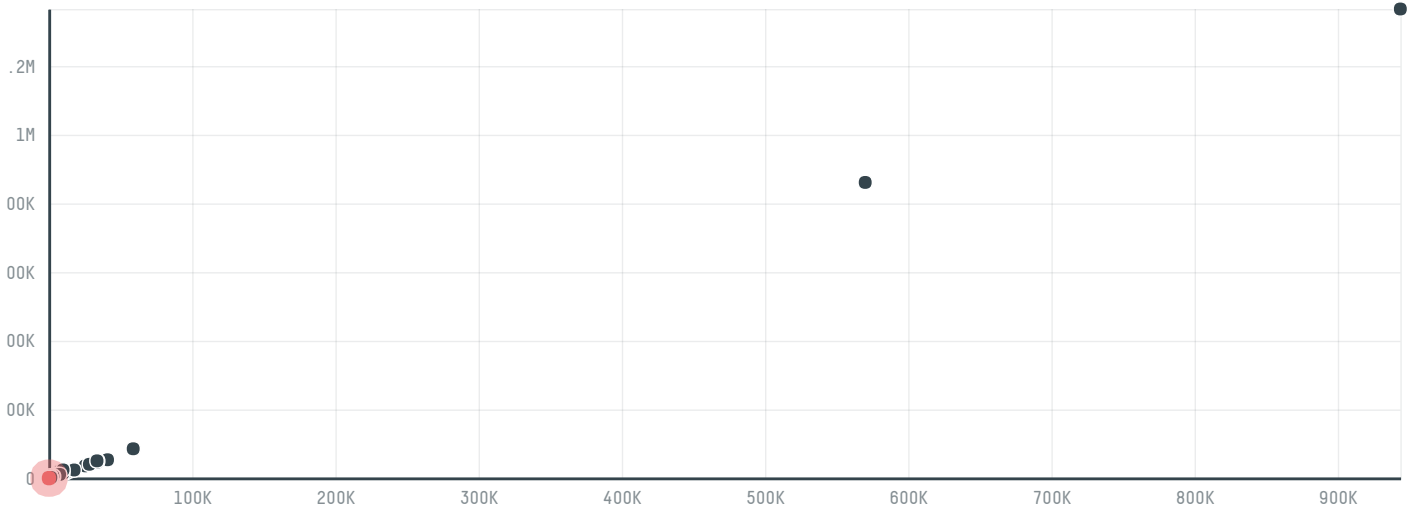

MUNICIPALITY	SOY DEFORESTATION RISK FOR FEED	CO2 EMISSIONS RISK FROM SOY DEFORESTATION FOR FEED (T CO2)
AGUIARNOPOLIS	0ha	3.7t CO2

BIOME	SOY DEFORESTATION RISK FOR FEED	CO2 EMISSIONS RISK FROM SOY DEFORESTATION FOR FEED (T CO2)
CERRADO	0ha	3.7t CO2

COMPARING COMPANIES IMPORTING CHICKEN FROM BRAZIL IN 2016

Trase is a partnership between

In collaboration with

Donors

This website uses cookies to provide you with an improved user experience. By continuing to browse this site, you consent to the use of cookies and similar technologies. Please visit our [privacy policy](#) for further details.

I AGREE