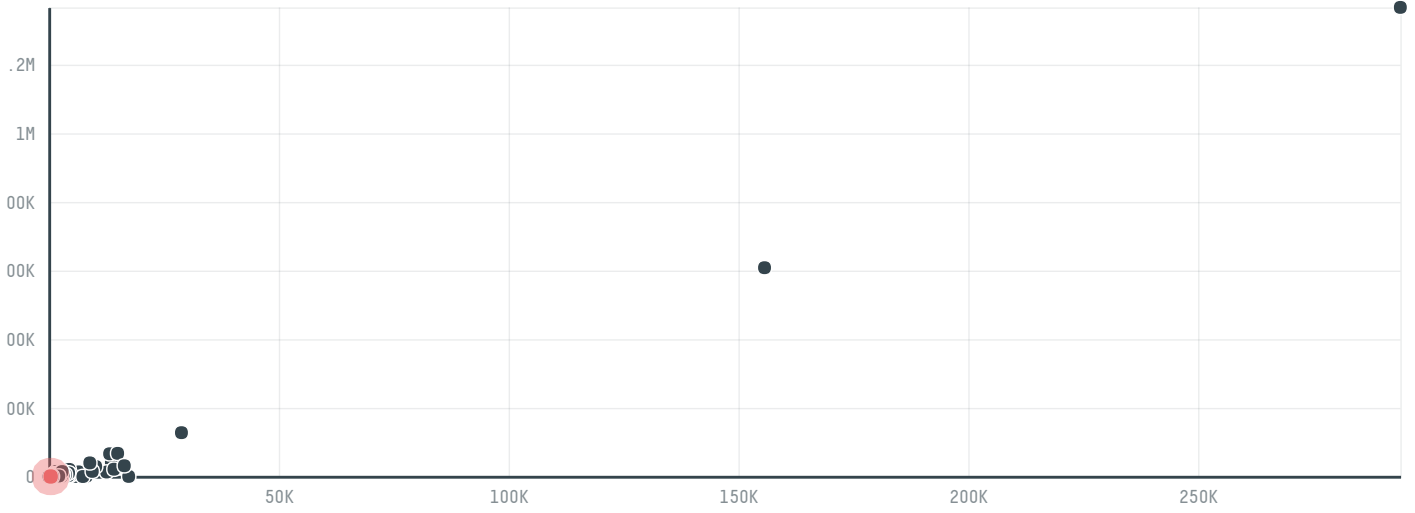

Trase is a partnership between

Stockholm Environment Institute

Global Canopy Programme

In collaboration with

vizzuality

The European Forest Institute

and many other organizations and individuals.

Donors

The Global Environment Facility

WWF

Europe

Gordon and Betty Moore Foundation

The Nature Conservancy

Department for International Development

Formas

Norway's International Climate and Forest Initiative (NICFI)

[Terms of Use](#) · [Privacy policy](#) · [Cookie policy](#) · [Contact us](#)