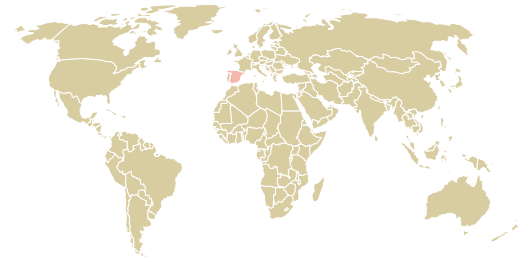

## Embutidos tenerifes.a.

ACTIVITY: **Importer**  
COMMODITY: **Chicken**  
COUNTRY: **Brazil**  
YEAR: **2015**

Embutidos tenerifes.a. was the 1264th largest importer of chicken from BRAZIL in 2015, accounting for 63 tons. As an importer, Embutidos tenerifes.a. sources from 1 municipalities, or 0% of the chicken production municipalities. The main destination of the chicken imported by Embutidos tenerifes.a. is Spain, accounting for 100% of the total.

### TOP DESTINATION COUNTRIES OF CHICKEN IMPORTED BY EMBUTIDOS TENERIFES.A.: