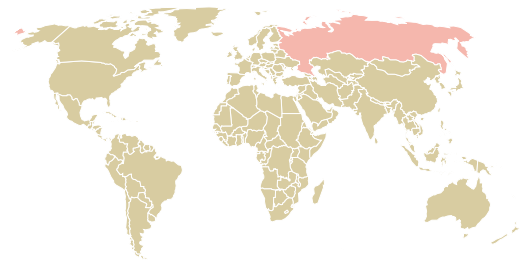

TOP DESTINATION COUNTRIES OF CHICKEN IMPORTED BY PE "KALININ OLEG STANISLAVOVICH":