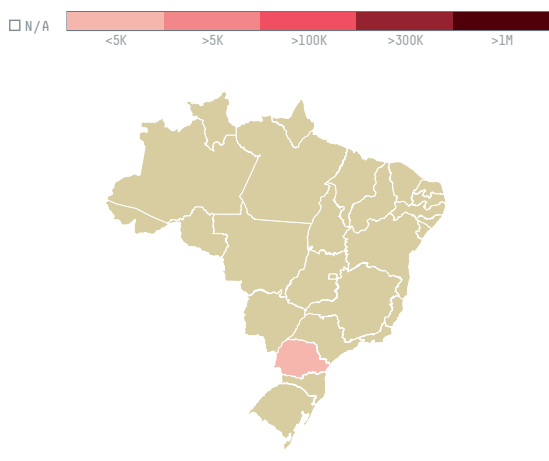

trase

Premier food industries, a branch o alamar foods cjsc (

ACTIVITY COMMODITY COUNTRY YEAR
Importer **Chicken** **Brazil** **2018**

Premier food industries, a branch o alamar foods cjsc (was the 686th largest importer of chicken from BRAZIL in 2018, accounting for 28 tons. As an importer, Premier food industries, a branch o alamar foods cjsc (sources from 1 municipalities, or 0% of the chicken production municipalities. The main destination of the chicken imported by Premier food industries, a branch o alamar foods cjsc (is Saudi arabia, accounting for 100% of the total.

TOP DESTINATION COUNTRIES OF CHICKEN IMPORTED BY PREMIER FOOD INDUSTRIES, A BRANCH O ALAMAR FOODS CJSC (:

MUNICIPALITY	SOY DEFORESTATION RISK FOR FEED	CO2 EMISSIONS RISK FROM SOY DEFORESTATION FOR FEED
ASSIS CHATEAUBRIAND	0ha	0.5t CO2
BIOME	SOY DEFORESTATION RISK FOR FEED	CO2 EMISSIONS RISK FROM SOY DEFORESTATION FOR FEED
MATA ATLANTICA	0ha	0.5t CO2