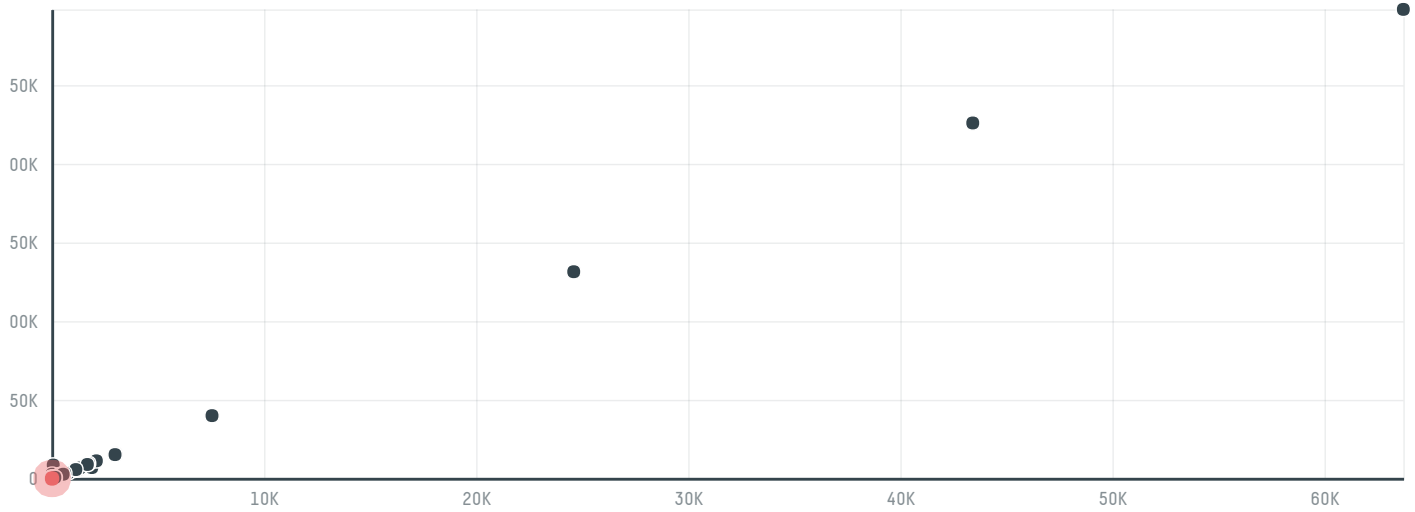

Trase is a partnership between

In collaboration with

and many other organizations and individuals.

Donors

[Terms of Use](#) · [Privacy policy](#) · [Cookie policy](#) · [Contact us](#)