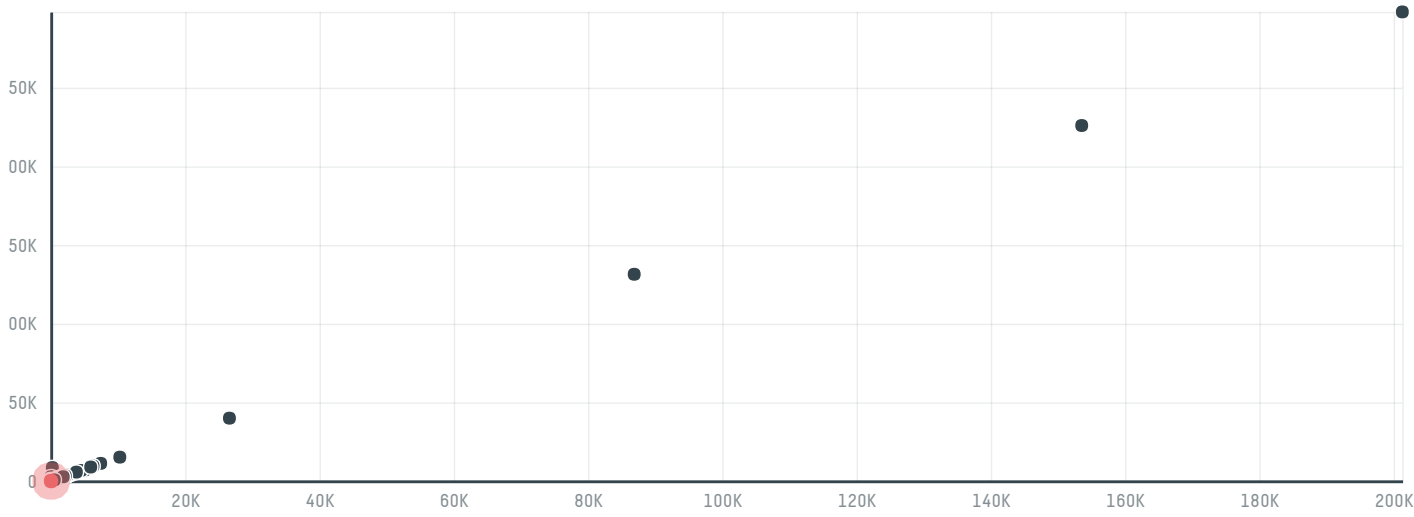

COMPARING COMPANIES IMPORTING CHICKEN FROM BRAZIL IN 2018