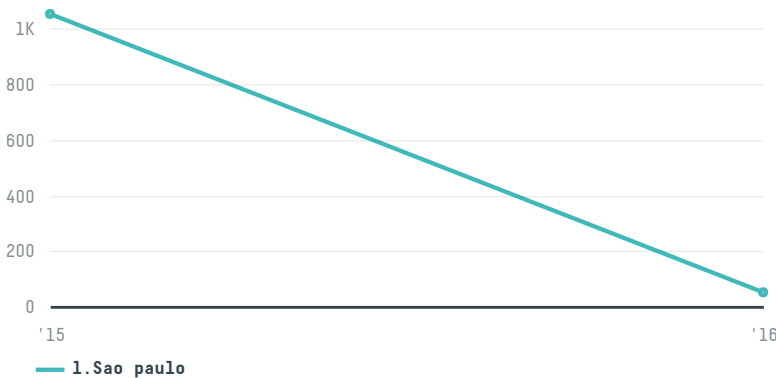

trase

Saudi catering & contracting co.

ACTIVITY: **Importer**
COMMODITY: **Chicken**
COUNTRY: **Brazil**
YEAR: **2016**

Saudi catering & contracting co. was the 1254th largest importer of chicken from BRAZIL in 2016, accounting for 54 tons. This is a 95% decrease vs the previous year. As an importer, Saudi catering & contracting co. sources from 1 municipalities, or 0% of the chicken production municipalities. The main destination of the chicken imported by Saudi catering & contracting co. is Saudi arabia, accounting for 100% of the total.

TOP DESTINATION COUNTRIES OF CHICKEN IMPORTED BY SAUDI CATERING & CONTRACTING CO.:

Legend for destination maps: ☐ N/A, ☐ <5K, ☐ >5K, ☐ >100K, ☐ >300K, ☐ >1M

Legend for source maps: ☐ N/A, ☐ <5K, ☐ >5K, ☐ >100K, ☐ >300K, ☐ >1M