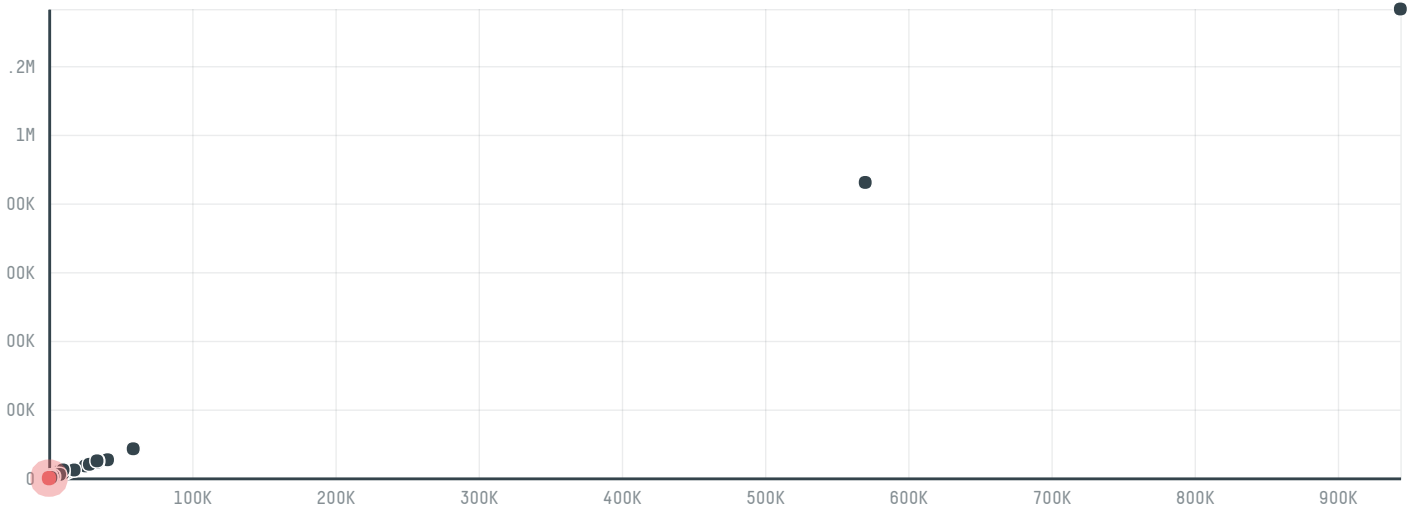

MUNICIPALITY	SOY DEFORESTATION RISK FOR FEED	CO2 EMISSIONS RISK FROM SOY DEFORESTATION FOR FEED (T CO2)
BOITUVA	0ha	0.1t CO2

BIOME	SOY DEFORESTATION RISK FOR FEED	CO2 EMISSIONS RISK FROM SOY DEFORESTATION FOR FEED (T CO2)
MATA ATLANTICA	0ha	0.1t CO2

COMPARING COMPANIES IMPORTING CHICKEN FROM BRAZIL IN 2016

Trase is a partnership between

In collaboration with

Donors

Stockholm Environment Institute

vizzuality

The Global Environment Facility

WWF

Europe

This website uses cookies to provide you with an improved user experience. By continuing to browse this site, you consent to the use of cookies and similar technologies. Please visit our [privacy policy](#) for further details.

I AGREE