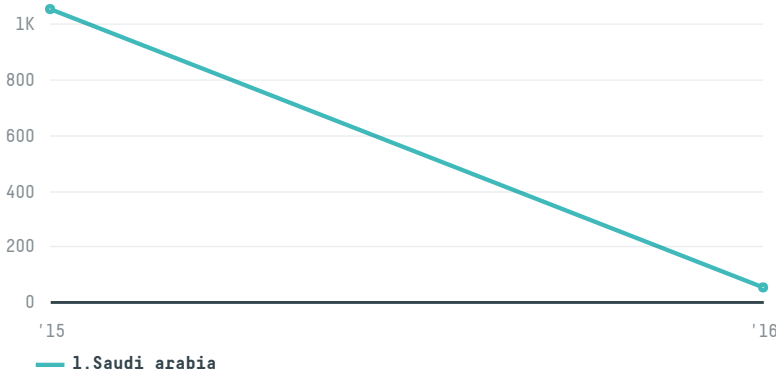

TOP DESTINATION COUNTRIES OF CHICKEN IMPORTED BY SAUDI CATERING & CONTRACTING CO.:

Legend for destination maps: ☐ N/A, ☐ <5K, ☐ >5K, ☐ >100K, ☐ >300K, ☐ >1M