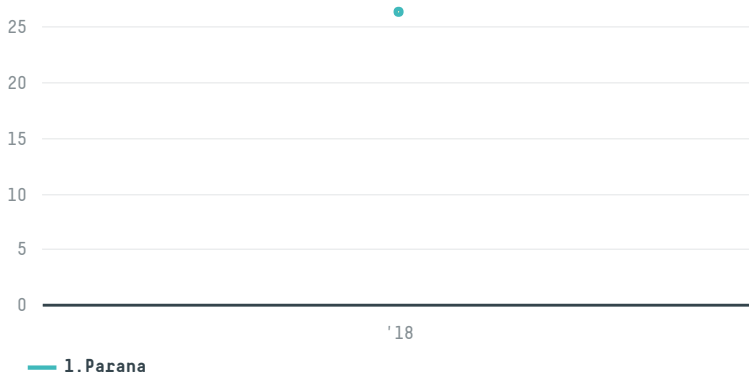

TOP DESTINATION COUNTRIES OF CHICKEN IMPORTED BY MPO GLOBAL TRADE GMBH':