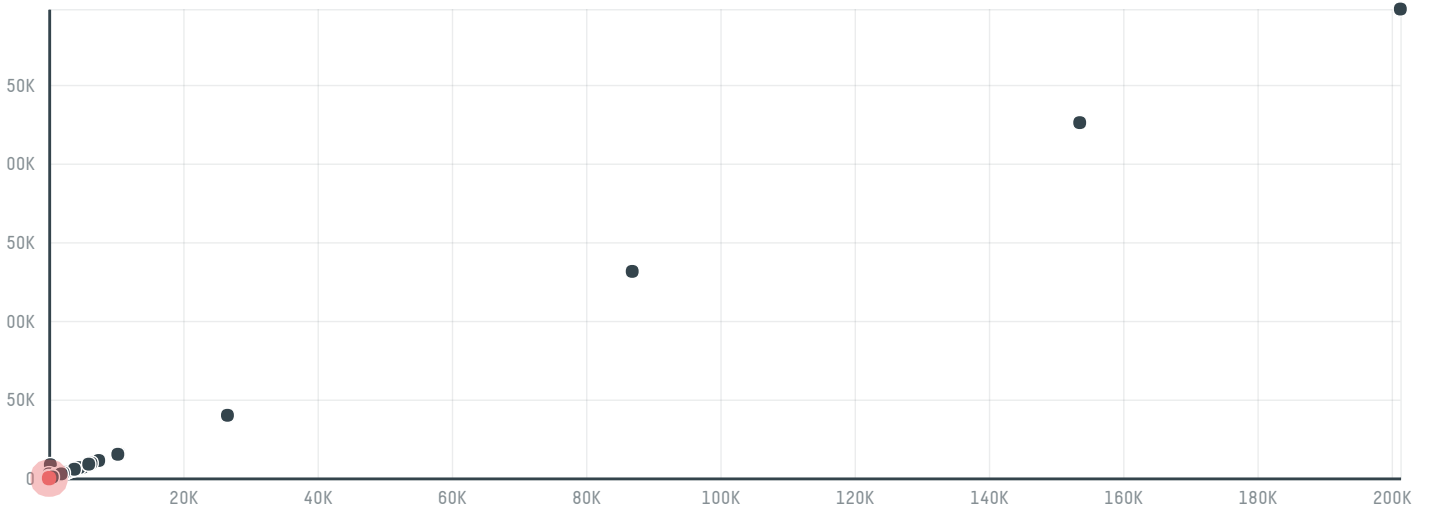

MUNICIPALITY	SOY DEFORESTATION RISK FOR FEED	CO2 EMISSIONS RISK FROM SOY DEFORESTATION FOR FEED
MEDIANEIRA	0ha	0t CO2

BIOME	SOY DEFORESTATION RISK FOR FEED	CO2 EMISSIONS RISK FROM SOY DEFORESTATION FOR FEED
MATA ATLANTICA	0ha	0t CO2

COMPARING COMPANIES IMPORTING CHICKEN FROM BRAZIL IN 2018

Trase is a partnership between

In collaboration with

Donors