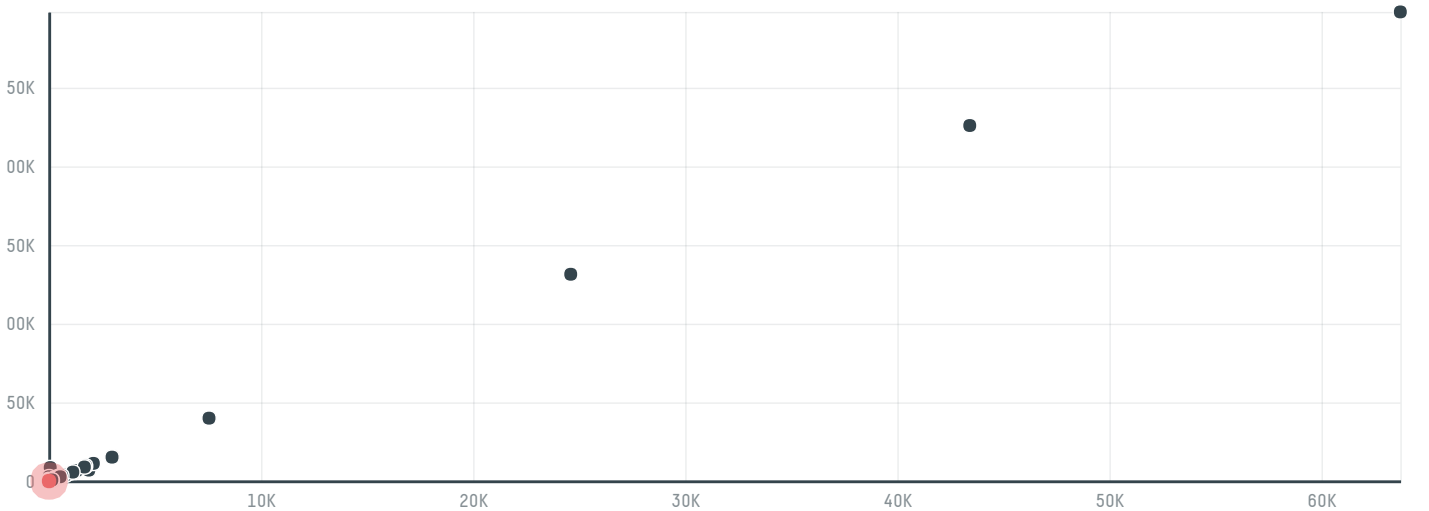

MUNICIPALITY	SOY DEFORESTATION RISK FOR FEED	CO2 EMISSIONS RISK FROM SOY DEFORESTATION FOR FEED
MEDIANEIRA	0ha	0t CO2

BIOME	SOY DEFORESTATION RISK FOR FEED	CO2 EMISSIONS RISK FROM SOY DEFORESTATION FOR FEED
MATA ATLANTICA	0ha	0t CO2

COMPARING COMPANIES IMPORTING CHICKEN FROM BRAZIL IN 2018

Trase is a partnership between

In collaboration with

Donors