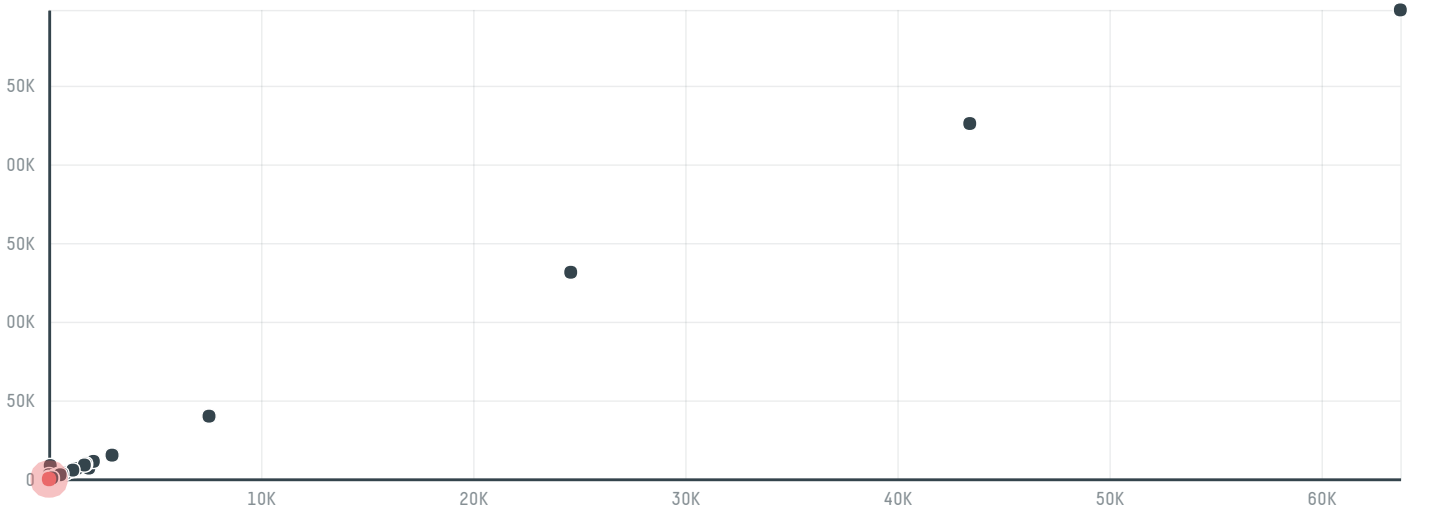

MUNICIPALITY	SOY DEFORESTATION RISK FOR FEED	CO2 EMISSIONS RISK FROM SOY DEFORESTATION FOR FEED
BOITUVA	0ha	0.1t CO2

BIOME	SOY DEFORESTATION RISK FOR FEED	CO2 EMISSIONS RISK FROM SOY DEFORESTATION FOR FEED
MATA ATLANTICA	0ha	0.1t CO2

COMPARING COMPANIES IMPORTING CHICKEN FROM BRAZIL IN 2018

Trase is a partnership between

In collaboration with

Donors

This website uses cookies to provide you with an improved user experience. By continuing to browse this site, you consent to the use of cookies and similar technologies. Please visit our [privacy policy](#) for further details.

I AGREE