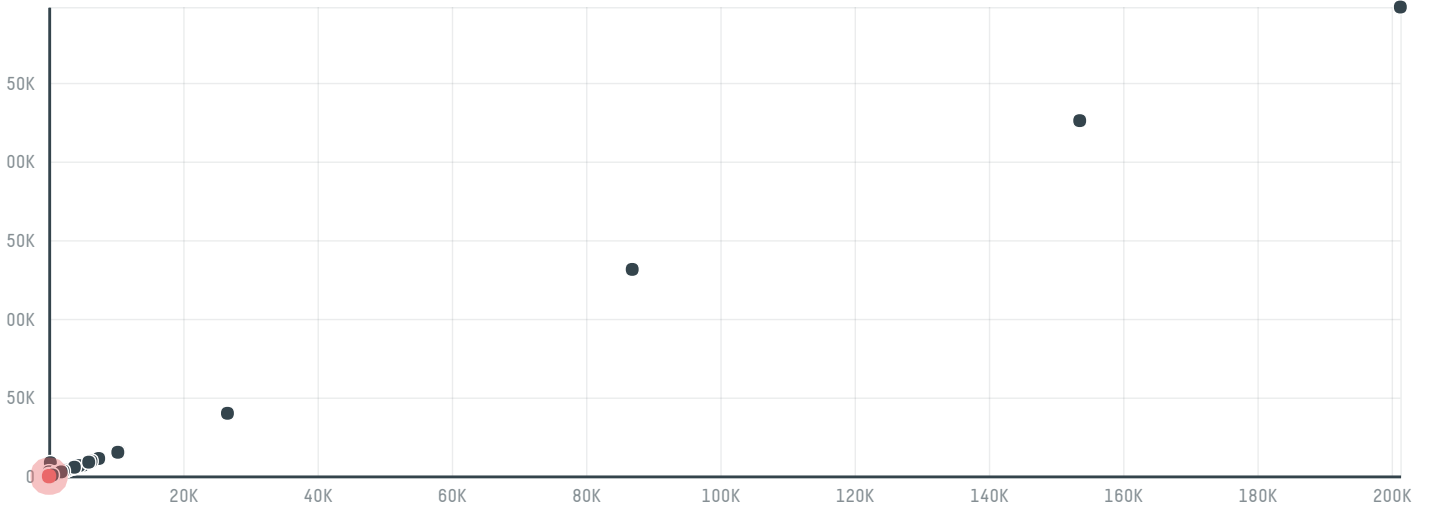

MUNICIPALITY	SOY DEFORESTATION RISK FOR FEED	CO2 EMISSIONS RISK FROM SOY DEFORESTATION FOR FEED
BOITUVA	0ha	0.1t CO2

BIOME	SOY DEFORESTATION RISK FOR FEED	CO2 EMISSIONS RISK FROM SOY DEFORESTATION FOR FEED
MATA ATLANTICA	0ha	0.1t CO2

COMPARING COMPANIES IMPORTING CHICKEN FROM BRAZIL IN 2018

Trase is a partnership between

In collaboration with

Donors

This website uses cookies to provide you with an improved user experience. By continuing to browse this site, you consent to the use of cookies and similar technologies. Please visit our [privacy policy](#) for further details.

I AGREE