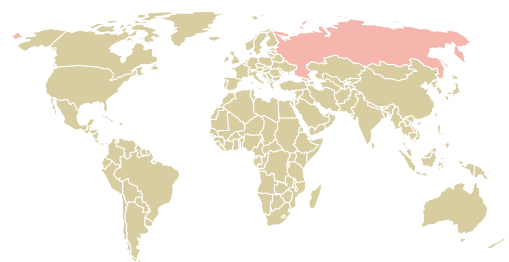

TOP DESTINATION COUNTRIES OF CHICKEN IMPORTED BY OOO NEVSKIY LEADER: