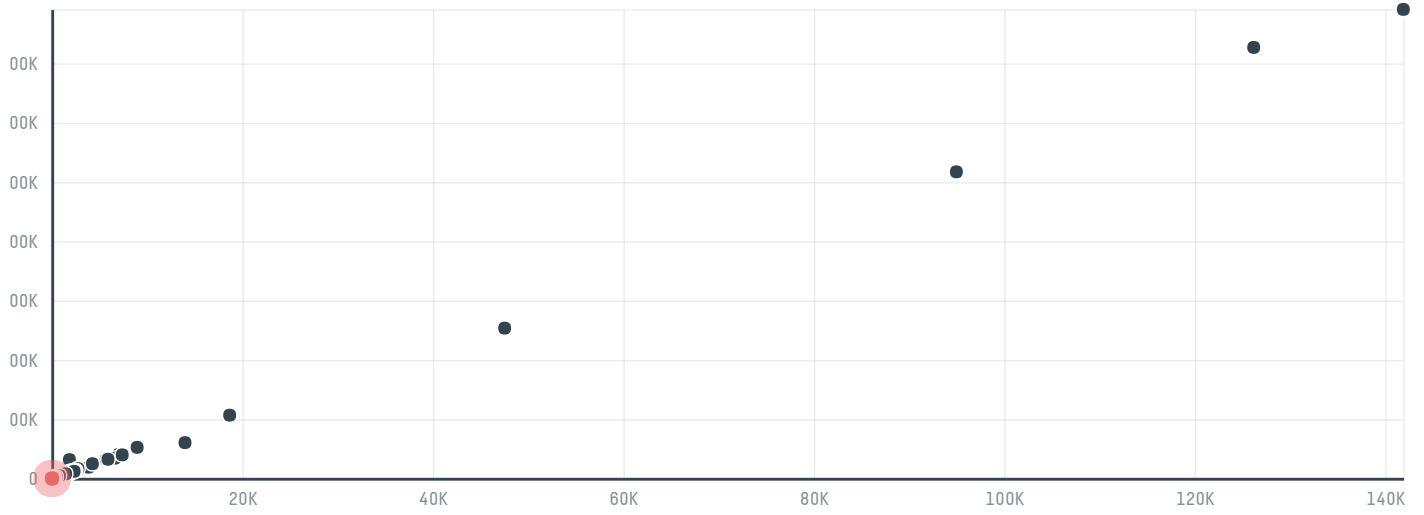

Trase is a partnership between

In collaboration with

and many other organizations and individuals.

Donors

[Terms of Use](#) · [Privacy policy](#) · [Cookie policy](#) · [Contact us](#)