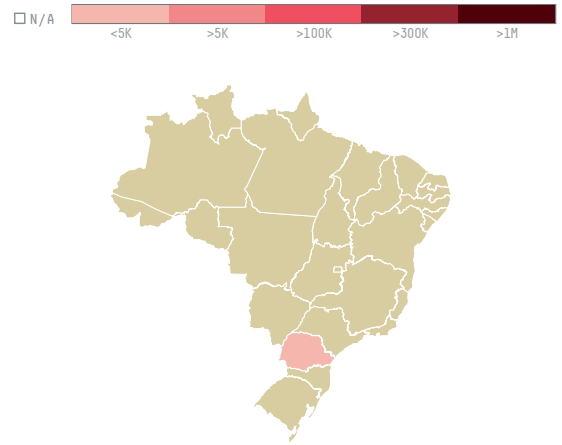

MUNICIPALITY	SOY DEFORESTATION RISK FOR FEED	CO2 EMISSIONS RISK FROM SOY DEFORESTATION FOR FEED
GUARACI	0ha	0.7t CO2
BIOME	SOY DEFORESTATION RISK FOR FEED	CO2 EMISSIONS RISK FROM SOY DEFORESTATION FOR FEED
MATA ATLANTICA	0ha	0.7t CO2

COMPARING COMPANIES IMPORTING CHICKEN FROM BRAZIL IN 2017