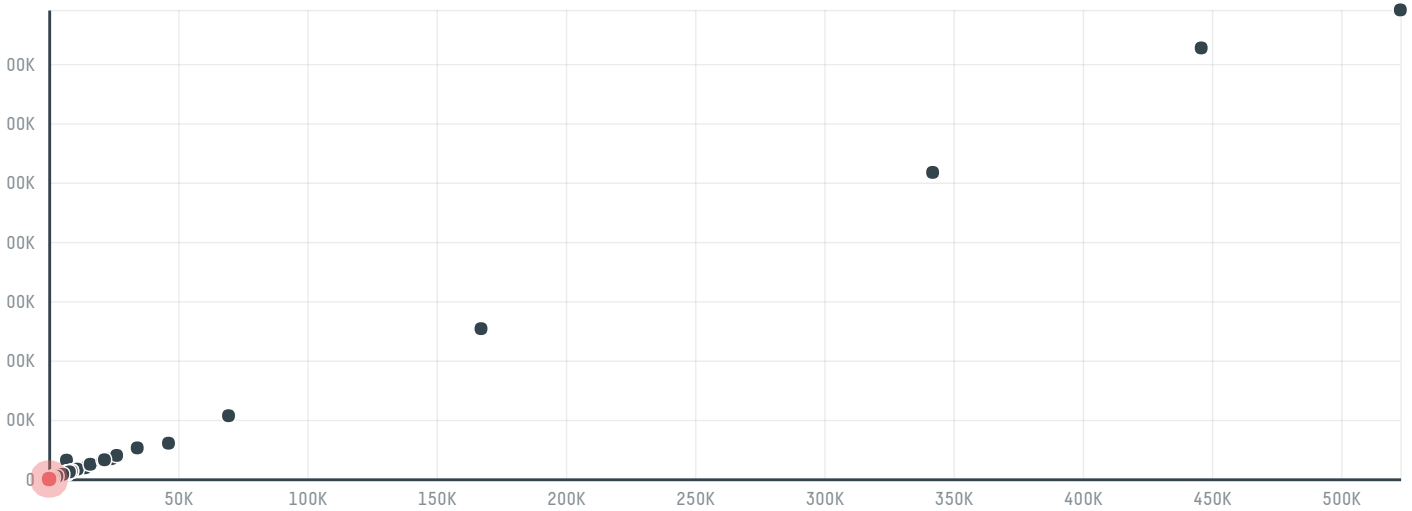

COMPARING COMPANIES IMPORTING CHICKEN FROM BRAZIL IN 2017