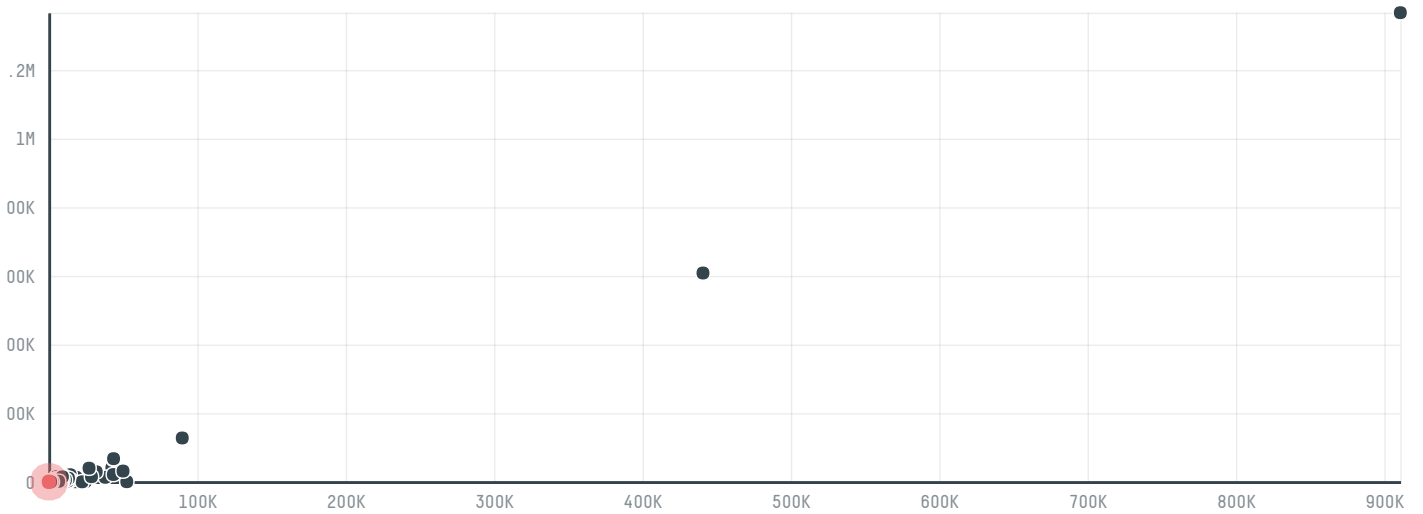

MUNICIPALITY	SOY DEFORESTATION RISK FOR FEED	CO2 EMISSIONS RISK FROM SOY DEFORESTATION FOR FEED (T CO2)
SANTO AMARO DA IMPERATRIZ	0ha	0.4t CO2
ANITAPOLIS	0ha	0.2t CO2
ALFREDO WAGNER	0ha	0t CO2

BIOME	SOY DEFORESTATION RISK FOR FEED	CO2 EMISSIONS RISK FROM SOY DEFORESTATION FOR FEED (T CO2)
MATA ATLANTICA	0ha	0.7t CO2

COMPARING COMPANIES IMPORTING CHICKEN FROM BRAZIL IN 2015

Trase is a partnership between

In collaboration with

Donors

This website uses cookies to provide you with an improved user experience. By continuing to browse this site, you consent to the use of cookies and similar technologies. Please visit our [privacy policy](#) for further details.

I AGREE