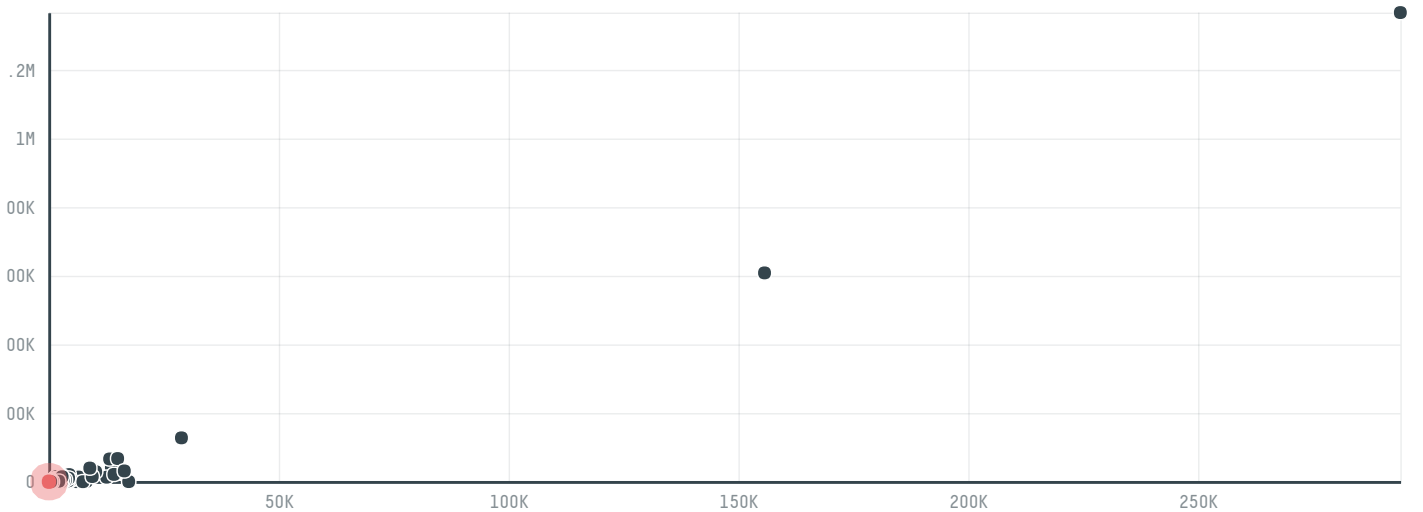

MUNICIPALITY	SOY DEFORESTATION RISK FOR FEED	CO2 EMISSIONS RISK FROM SOY DEFORESTATION FOR FEED (T CO2)
SANTO AMARO DA IMPERATRIZ	0ha	0.4t CO2
ANITAPOLIS	0ha	0.2t CO2
ALFREDO WAGNER	0ha	0t CO2

BIOME	SOY DEFORESTATION RISK FOR FEED	CO2 EMISSIONS RISK FROM SOY DEFORESTATION FOR FEED (T CO2)
MATA ATLANTICA	0ha	0.7t CO2

COMPARING COMPANIES IMPORTING CHICKEN FROM BRAZIL IN 2015

Trase is a partnership between

In collaboration with

Donors

This website uses cookies to provide you with an improved user experience. By continuing to browse this site, you consent to the use of cookies and similar technologies. Please visit our [privacy policy](#) for further details.

I AGREE