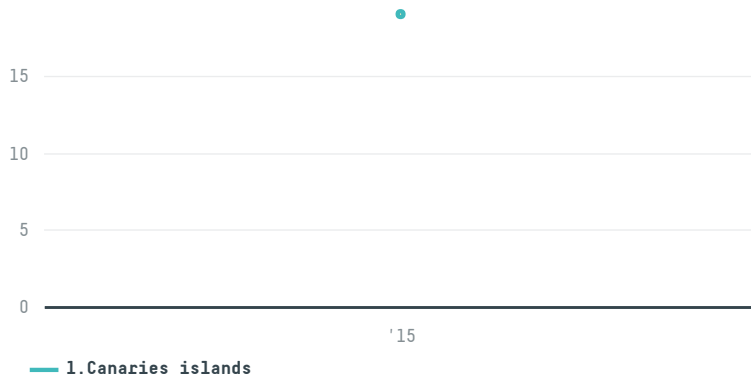

TOP DESTINATION COUNTRIES OF CHICKEN IMPORTED BY DAVIGEL ESPANA, S.A: