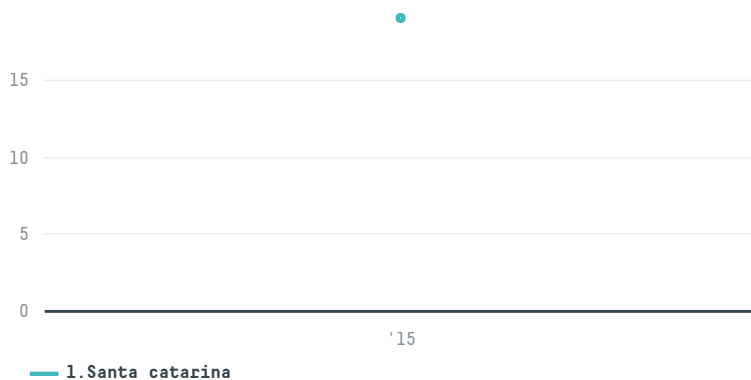

TOP DESTINATION COUNTRIES OF CHICKEN IMPORTED BY DAVIGEL ESPANA, S.A: