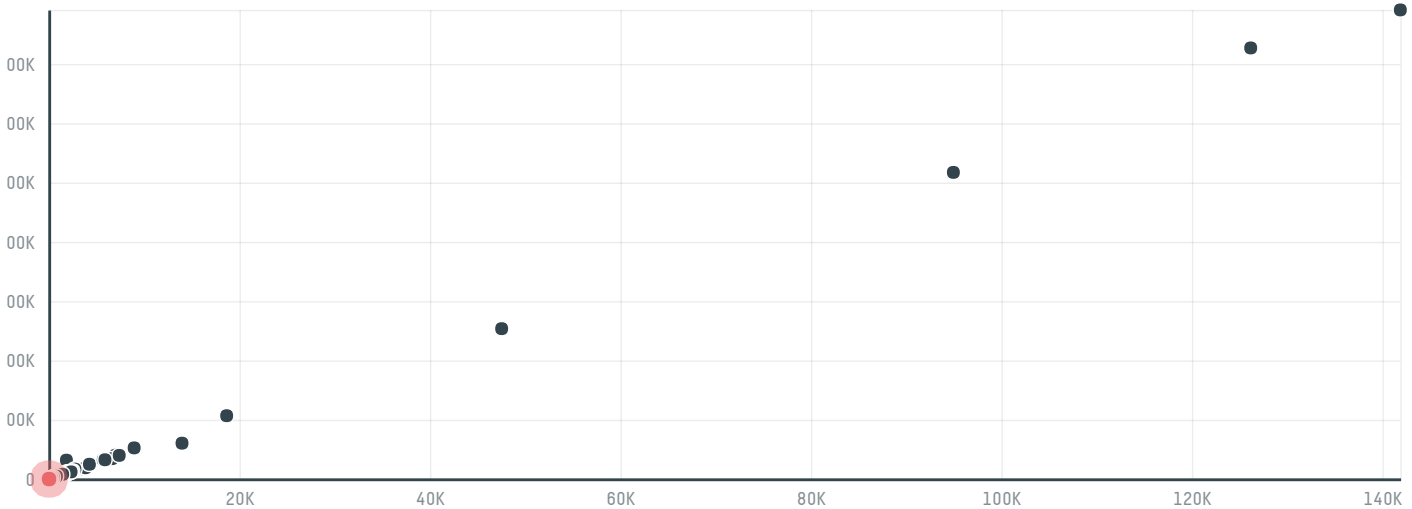

MUNICIPALITY	SOY DEFORESTATION RISK FOR FEED	CO2 EMISSIONS RISK FROM SOY DEFORESTATION FOR FEED
NOVA AURORA	0ha	0t CO2

BIOME	SOY DEFORESTATION RISK FOR FEED	CO2 EMISSIONS RISK FROM SOY DEFORESTATION FOR FEED
MATA ATLANTICA	0ha	0t CO2

COMPARING COMPANIES IMPORTING CHICKEN FROM BRAZIL IN 2017

Trase is a partnership between

In collaboration with

Donors

This website uses cookies to provide you with an improved user experience. By continuing to browse this site, you consent to the use of cookies and similar technologies. Please visit our [privacy policy](#) for further details.

I AGREE