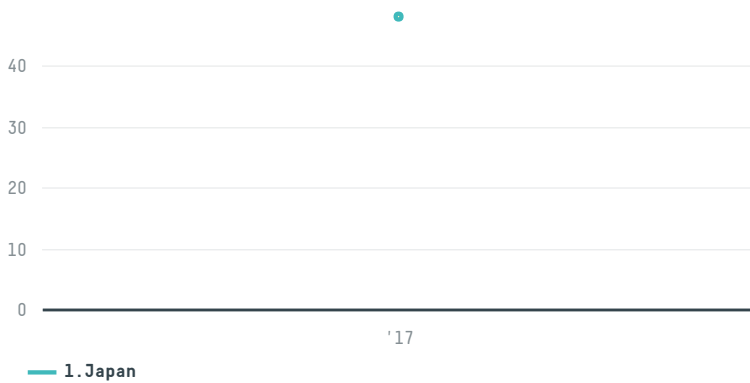

TOP DESTINATION COUNTRIES OF CHICKEN IMPORTED BY JALUX INC: