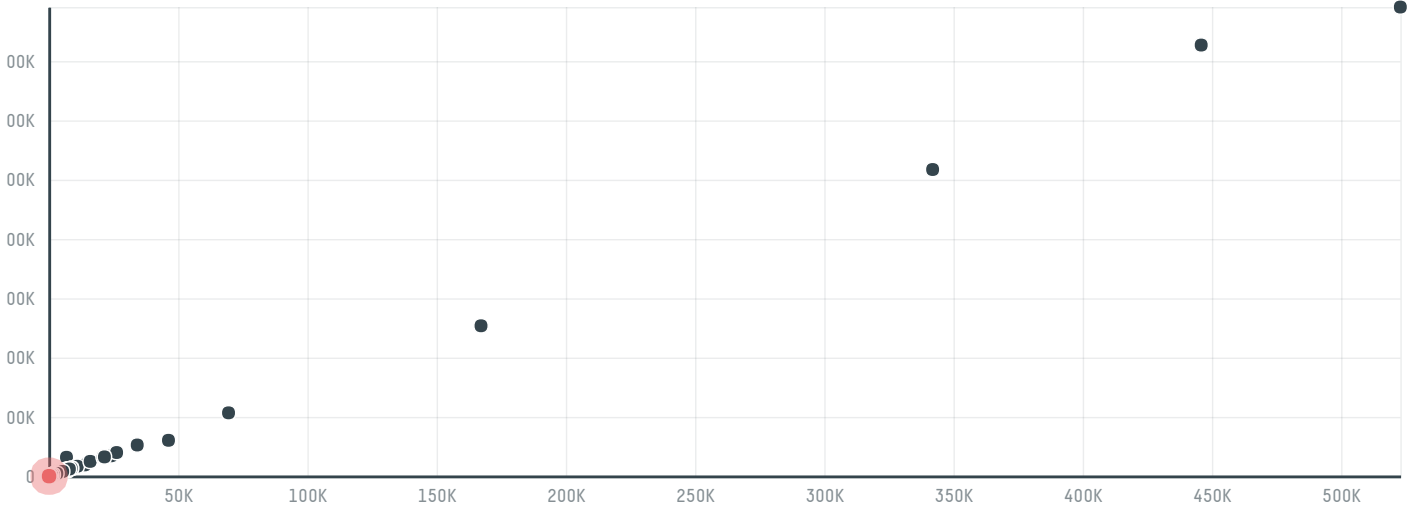

MUNICIPALITY	SOY DEFORESTATION RISK FOR FEED	CO2 EMISSIONS RISK FROM SOY DEFORESTATION FOR FEED
NOVA AURORA	0ha	0t CO2

BIOME	SOY DEFORESTATION RISK FOR FEED	CO2 EMISSIONS RISK FROM SOY DEFORESTATION FOR FEED
MATA ATLANTICA	0ha	0t CO2

COMPARING COMPANIES IMPORTING CHICKEN FROM BRAZIL IN 2017

Trase is a partnership between

In collaboration with

Donors

This website uses cookies to provide you with an improved user experience. By continuing to browse this site, you consent to the use of cookies and similar technologies. Please visit our [privacy policy](#) for further details.

I AGREE