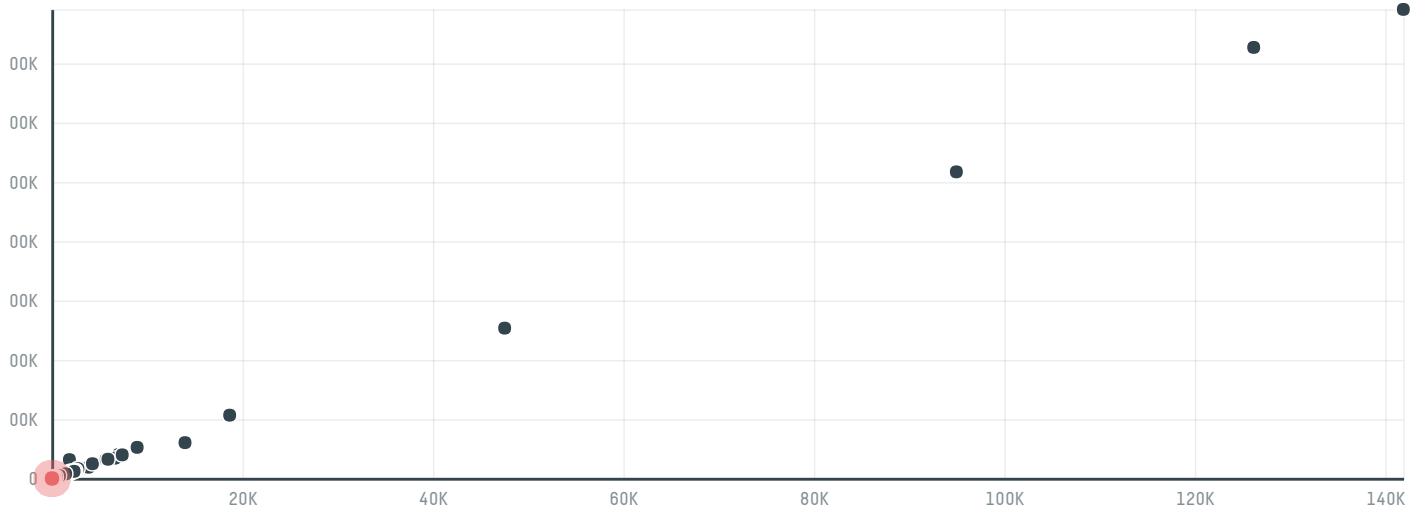

Trase is a partnership between

In collaboration with

and many other organizations and individuals.

Donors

[Terms of Use](#) · [Privacy policy](#) · [Cookie policy](#) · [Contact us](#)