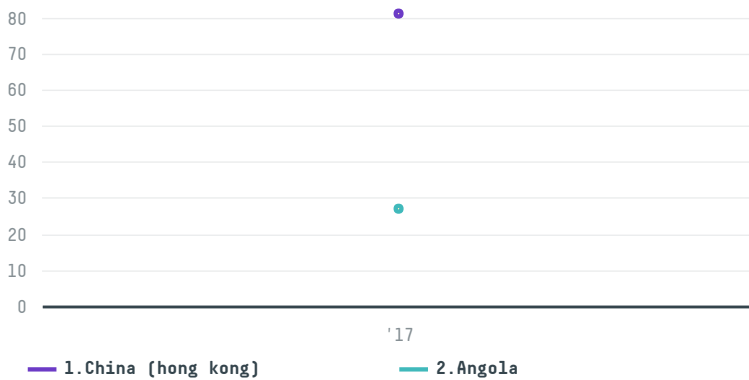

TOP DESTINATION COUNTRIES OF CHICKEN IMPORTED BY MANIELOS SA: