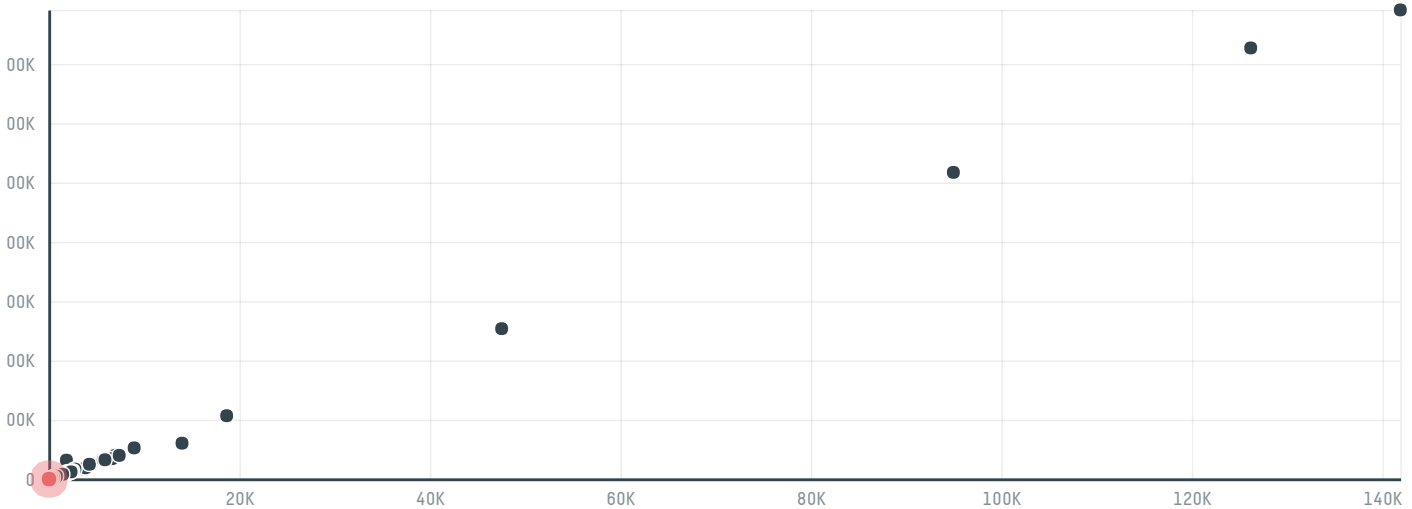

MUNICIPALITY	SOY DEFORESTATION RISK FOR FEED	CO2 EMISSIONS RISK FROM SOY DEFORESTATION FOR FEED
RIO DAS ANTAS	0ha	1.5t CO2

BIOME	SOY DEFORESTATION RISK FOR FEED	CO2 EMISSIONS RISK FROM SOY DEFORESTATION FOR FEED
MATA ATLANTICA	0ha	1.5t CO2

COMPARING COMPANIES IMPORTING CHICKEN FROM BRAZIL IN 2017

Trase is a partnership between

In collaboration with

Donors

This website uses cookies to provide you with an improved user experience. By continuing to browse this site, you consent to the use of cookies and similar technologies. Please visit our [privacy policy](#) for further details.

I AGREE