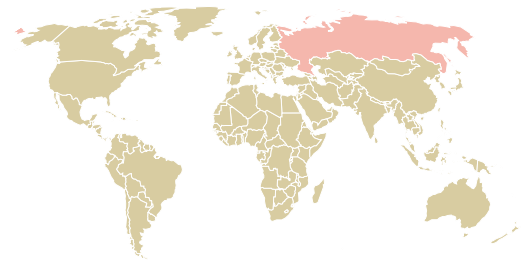

## Ooo "baltik agro"

ACTIVITY: **Importer**  
COMMODITY: **Chicken**  
COUNTRY: **Brazil**  
YEAR: **2017**

Ooo "baltik agro" was the 1278th largest importer of chicken from BRAZIL in 2017, accounting for 26 tons. As an importer, Ooo "baltik agro" sources from 1 municipalities, or 0% of the chicken production municipalities. The main destination of the chicken imported by Ooo "baltik agro" is Russian federation, accounting for 100% of the total.

### TOP DESTINATION COUNTRIES OF CHICKEN IMPORTED BY OOO "BALTIK AGRO":

MUNICIPALITY	SOY DEFORESTATION RISK FOR FEED	CO2 EMISSIONS RISK FROM SOY DEFORESTATION FOR FEED
RIO DAS ANTAS	0ha	1.5t CO2

BIOME	SOY DEFORESTATION RISK FOR FEED	CO2 EMISSIONS RISK FROM SOY DEFORESTATION FOR FEED
MATA ATLANTICA	0ha	1.5t CO2