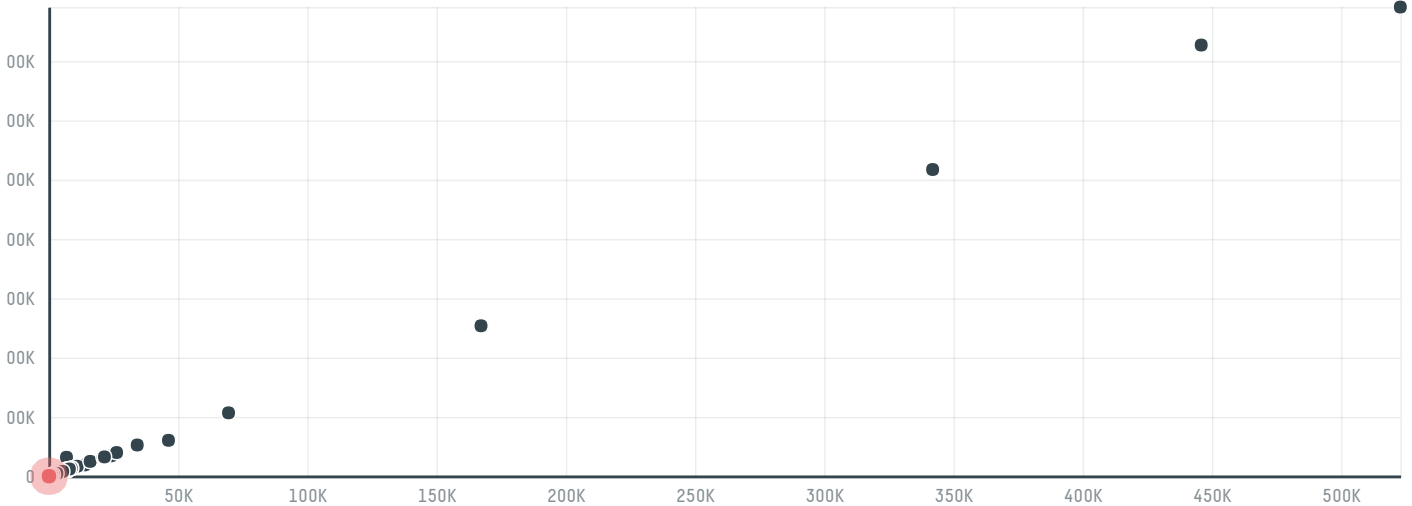

MUNICIPALITY	SOY DEFORESTATION RISK FOR FEED	CO2 EMISSIONS RISK FROM SOY DEFORESTATION FOR FEED
RIO DAS ANTAS	0ha	1.5t CO2

BIOME	SOY DEFORESTATION RISK FOR FEED	CO2 EMISSIONS RISK FROM SOY DEFORESTATION FOR FEED
MATA ATLANTICA	0ha	1.5t CO2

COMPARING COMPANIES IMPORTING CHICKEN FROM BRAZIL IN 2017

Trase is a partnership between

In collaboration with

Donors

This website uses cookies to provide you with an improved user experience. By continuing to browse this site, you consent to the use of cookies and similar technologies. Please visit our [privacy policy](#) for further details.

I AGREE